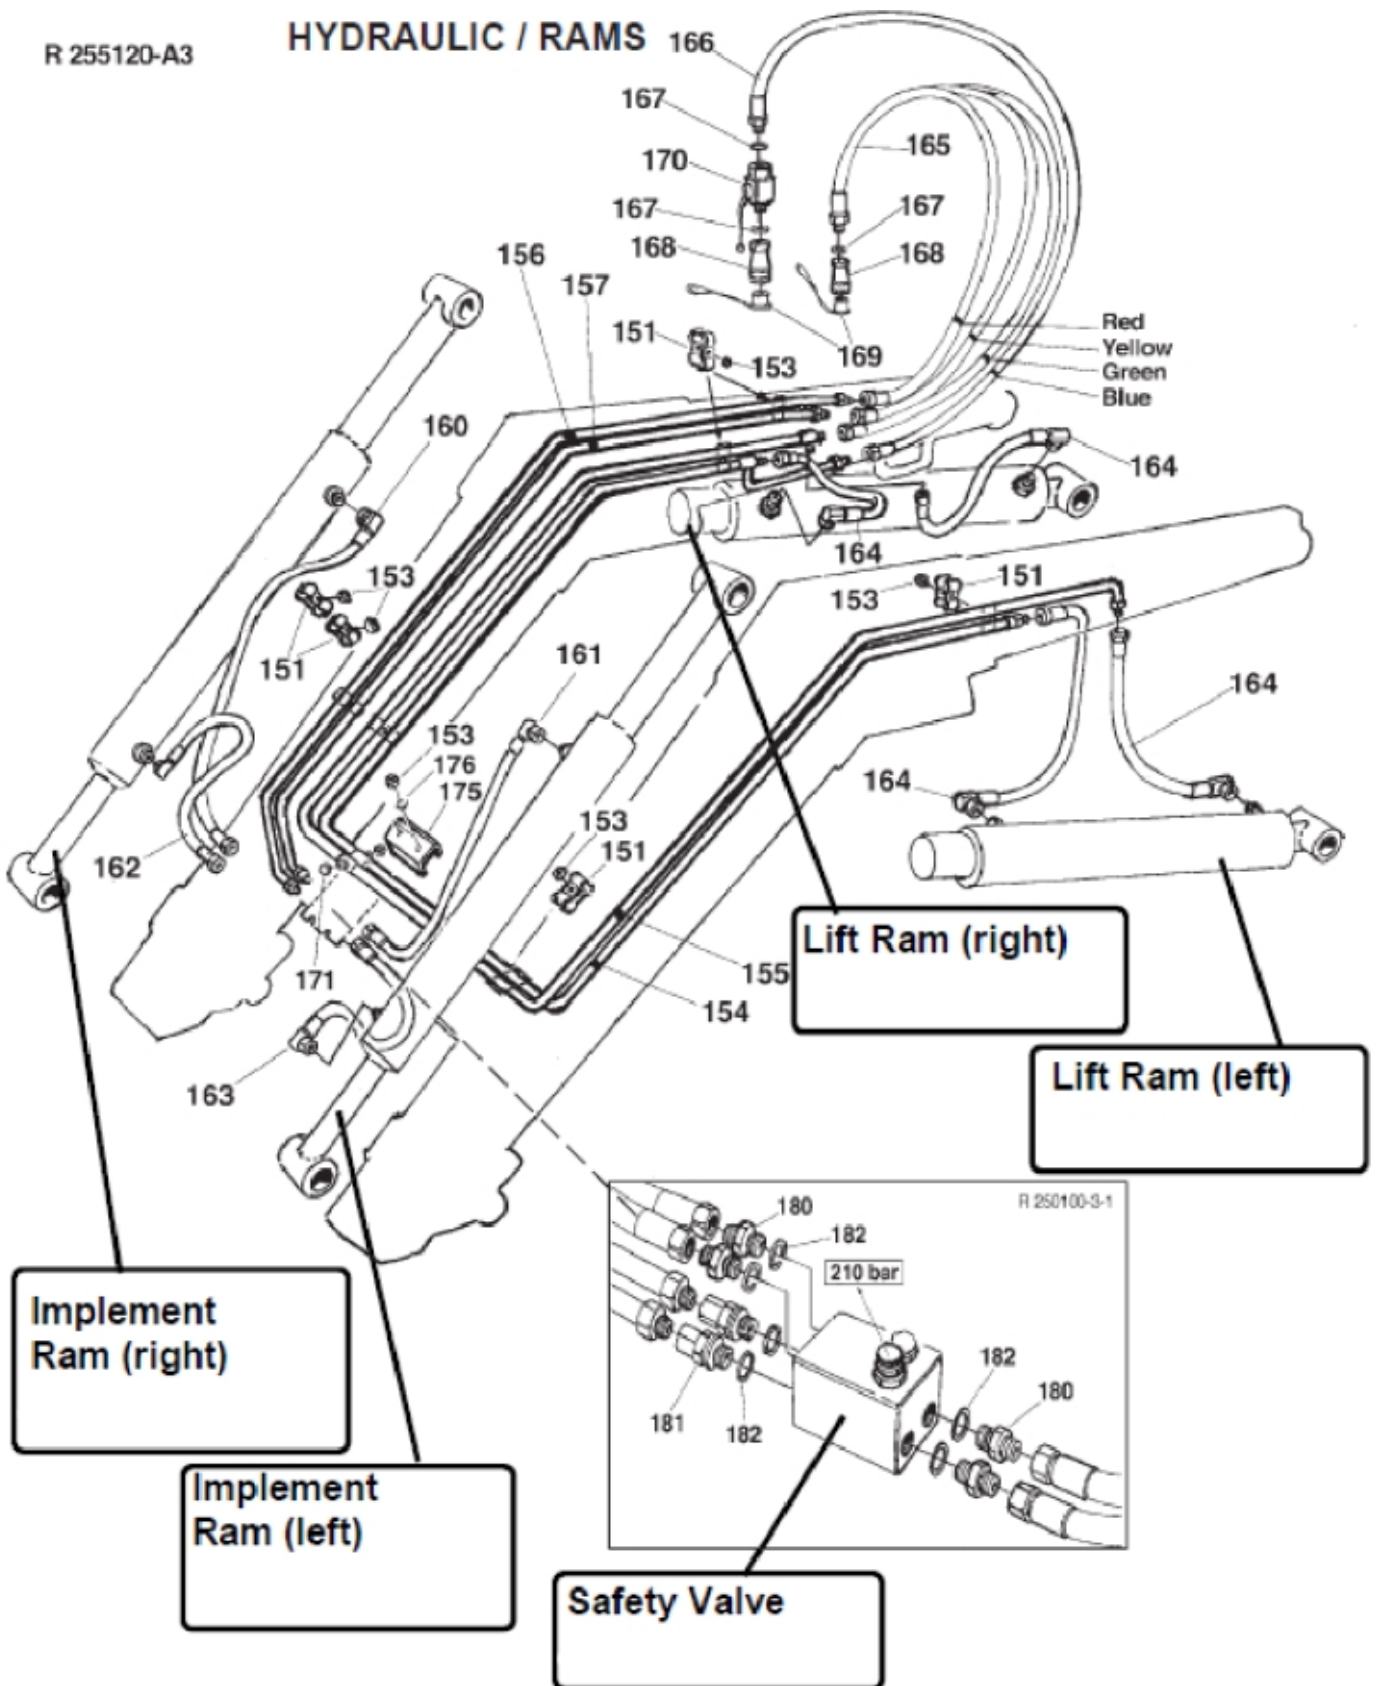

R 255120-A3

HYDRAULIC / RAMS

Description Q 770 UM
Part assemblies Hydraulics

PartNo	Pos	Qty	Name	Specifications
262130	151	16 PCS	Pipe Anchor	
5011053	153	10	Nut	M6M M8
277421	154	1 PCS	Oil pipe	Blue
277420	155	1 PCS	Oil pipe	Green
246642	156	1 PCS	Oil pipe	Red
246643	157	1 PCS	Oil pipe	Yellow
1103430	160	1 PCS	Hose	3/8"
1103117	161	1	Hose	3/8"
1103257	162	1 PCS	Hose	R3/8 - 90°- 650
1103152	163	1 PCS	Hose	R3/8 - 90°- 930
1103113	164	4 PCS	Hose	3/8" L=500 3/8GRLM - 3/8G90LMC
1103429	165	3 PCS	Hose	R 1/2 x 1100
1103272	166	1 PCS	Hose	R 1/2 x 1000
5013853	167	5	Dowty washer	Tredo 1/2", Part is included in kit 60007907 Hose cpl., 9032177 Hose cpl., Part is included in kit 60007907 Hose cpl., 9032177 Hose cpl.
5044127	168	4	Quick Coupling	1/2", Part is included in kit 60007907 Hose cpl., 9032177 Hose cpl.
5044130	169	4	Dust Cover	Part is included in kit 60007907 Hose cpl., 9032177 Hose cpl.
513006	170	1 PCS	Shut-off valve	R1/2". Replaced by 5033898
5026631	171	2 PCS	Plug	BSP 3/8" Only fitted on loaders without SOFT DRIVE
267605	175	1 PCS	Hose clamp	
5013101	176	2	Washer	BRB 8,4 x 16
511163			Safety Valve	(Set) Only fitted on loaders without SELECTO
1120011	180	4	• Adaptor	R1/2"-R3/8"
5027425	181	2	• Adaptor	
5013853	182	6	• Dowty washer	Tredo 1/2", Part is included in kit 60007907 Hose cpl., 9032177 Hose cpl., Part is included in kit 60007907 Hose cpl., 9032177 Hose cpl.
511161		1 PCS	• Valve	