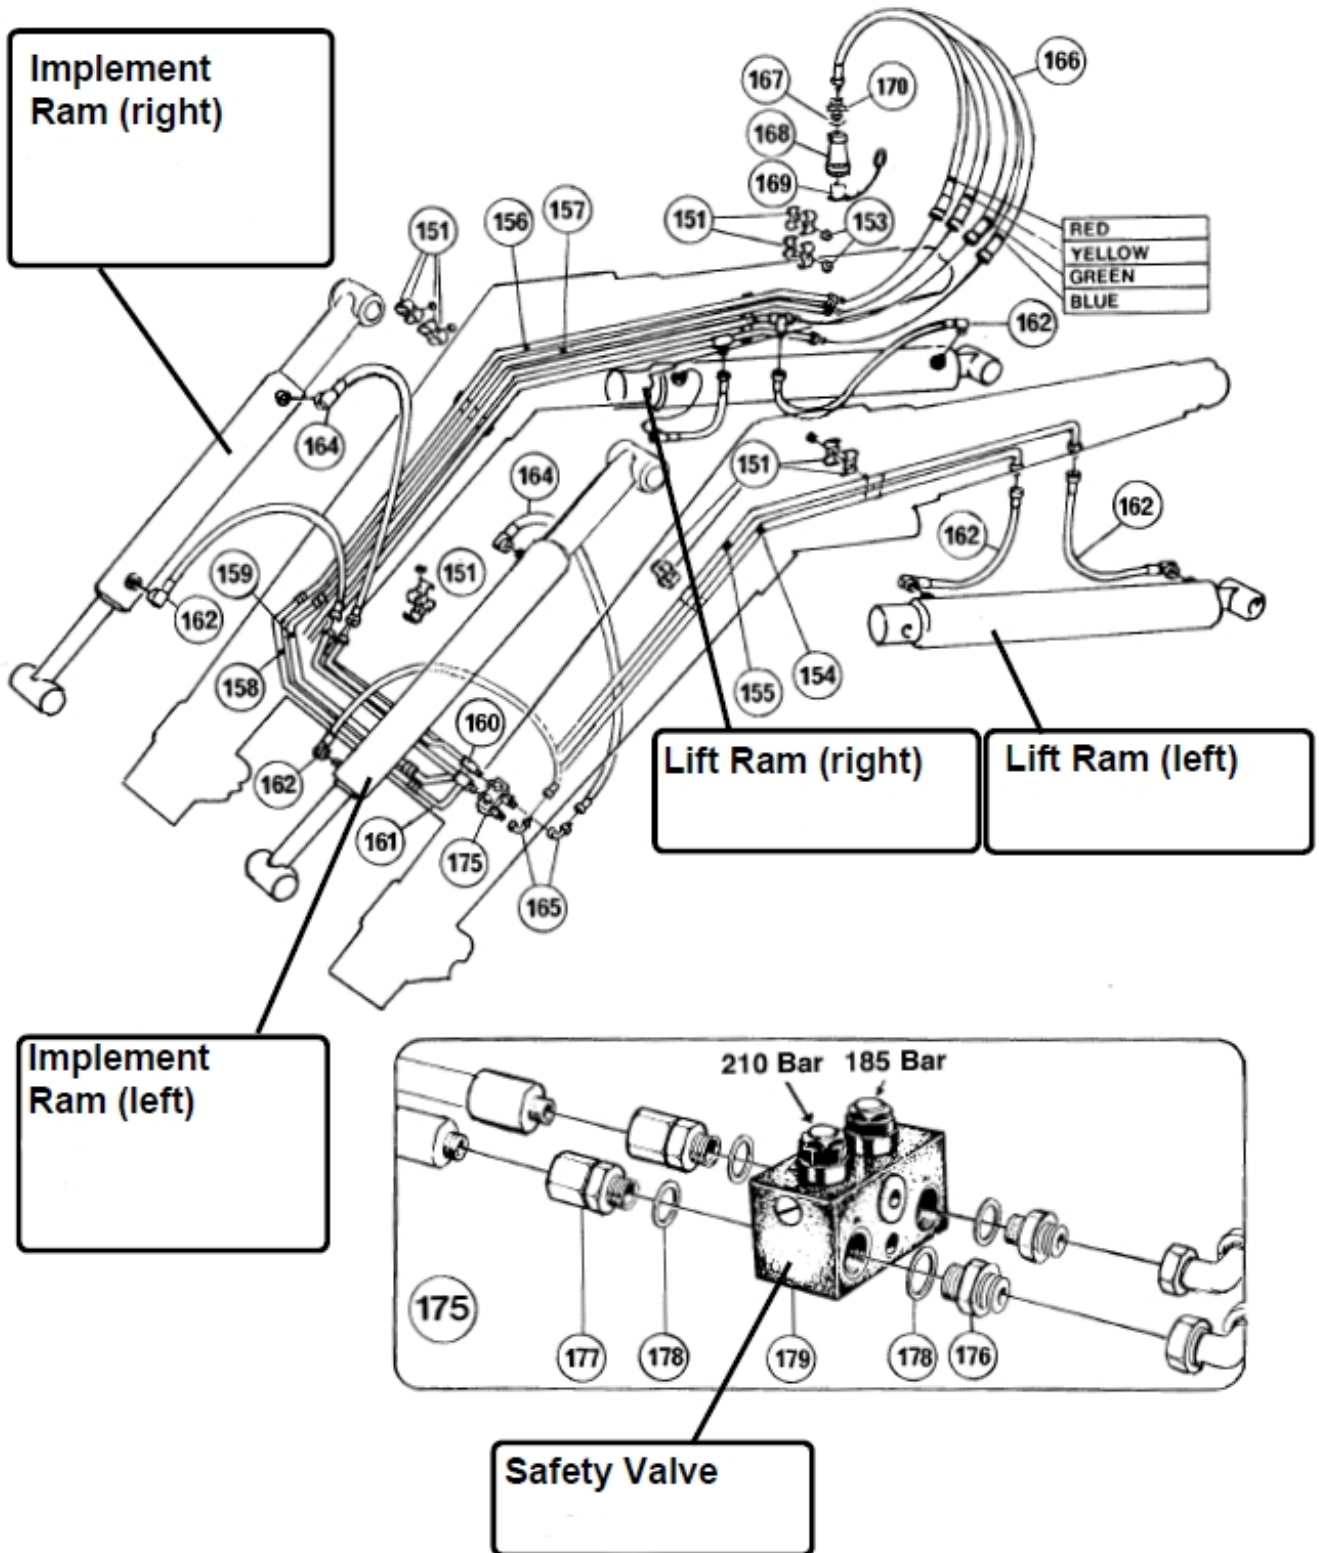

R 245760 - 5

Description Q 790 UL
Part assemblies Hydraulics

PartNo	Pos	Qty	Name	Specifications
262130	151	22 PCS	Pipe Anchor	
5011053	153	11	Nut	M6M M8
279655	154	1 PCS	Oil pipe	Blue
279654	155	1 PCS	Oil pipe	Green
279650	156	1 PCS	Oil pipe	Red
279651	157	1 PCS	Oil pipe	Yellow
245151	158	1 PCS	Oil pipe	Red
245146	159	1 PCS	Oil pipe	Yellow
279653	160	1 PCS	Oil pipe	
279652	161	1 PCS	Oil pipe	
1103113	162	6 PCS	Hose	3/8" L=500 3/8GRLM - 3/8G90LMC
1103116	164	2 PCS	Hose	3/8" L=599mm
5027453	165	2 PCS	Adaptor	90° 3/8"
1103238	166	4 PCS	Hose	R 1/2 x 1200
5013604	167	4	Washer	Copper 21x28x2
5044127	168	4	Quick Coupling	1/2", Part is included in kit 60007907 Hose cpl., 9032177 Hose cpl.
5044130	169	4	Dust Cover	Part is included in kit 60007907 Hose cpl., 9032177 Hose cpl.
1120012	170	4	Adaptor	G 1/2"
511134	175	1 PCS	Safety Valve	
1120011	176	2	• Adaptor	R1/2"-R3/8"
5027425	177	2	• Adaptor	
5013853	178	4	• Dowty washer	Tredo 1/2", Part is included in kit 60007907 Hose cpl., 9032177 Hose cpl.
511131	179	1 PCS	• VALVE, compl.	KONTAK