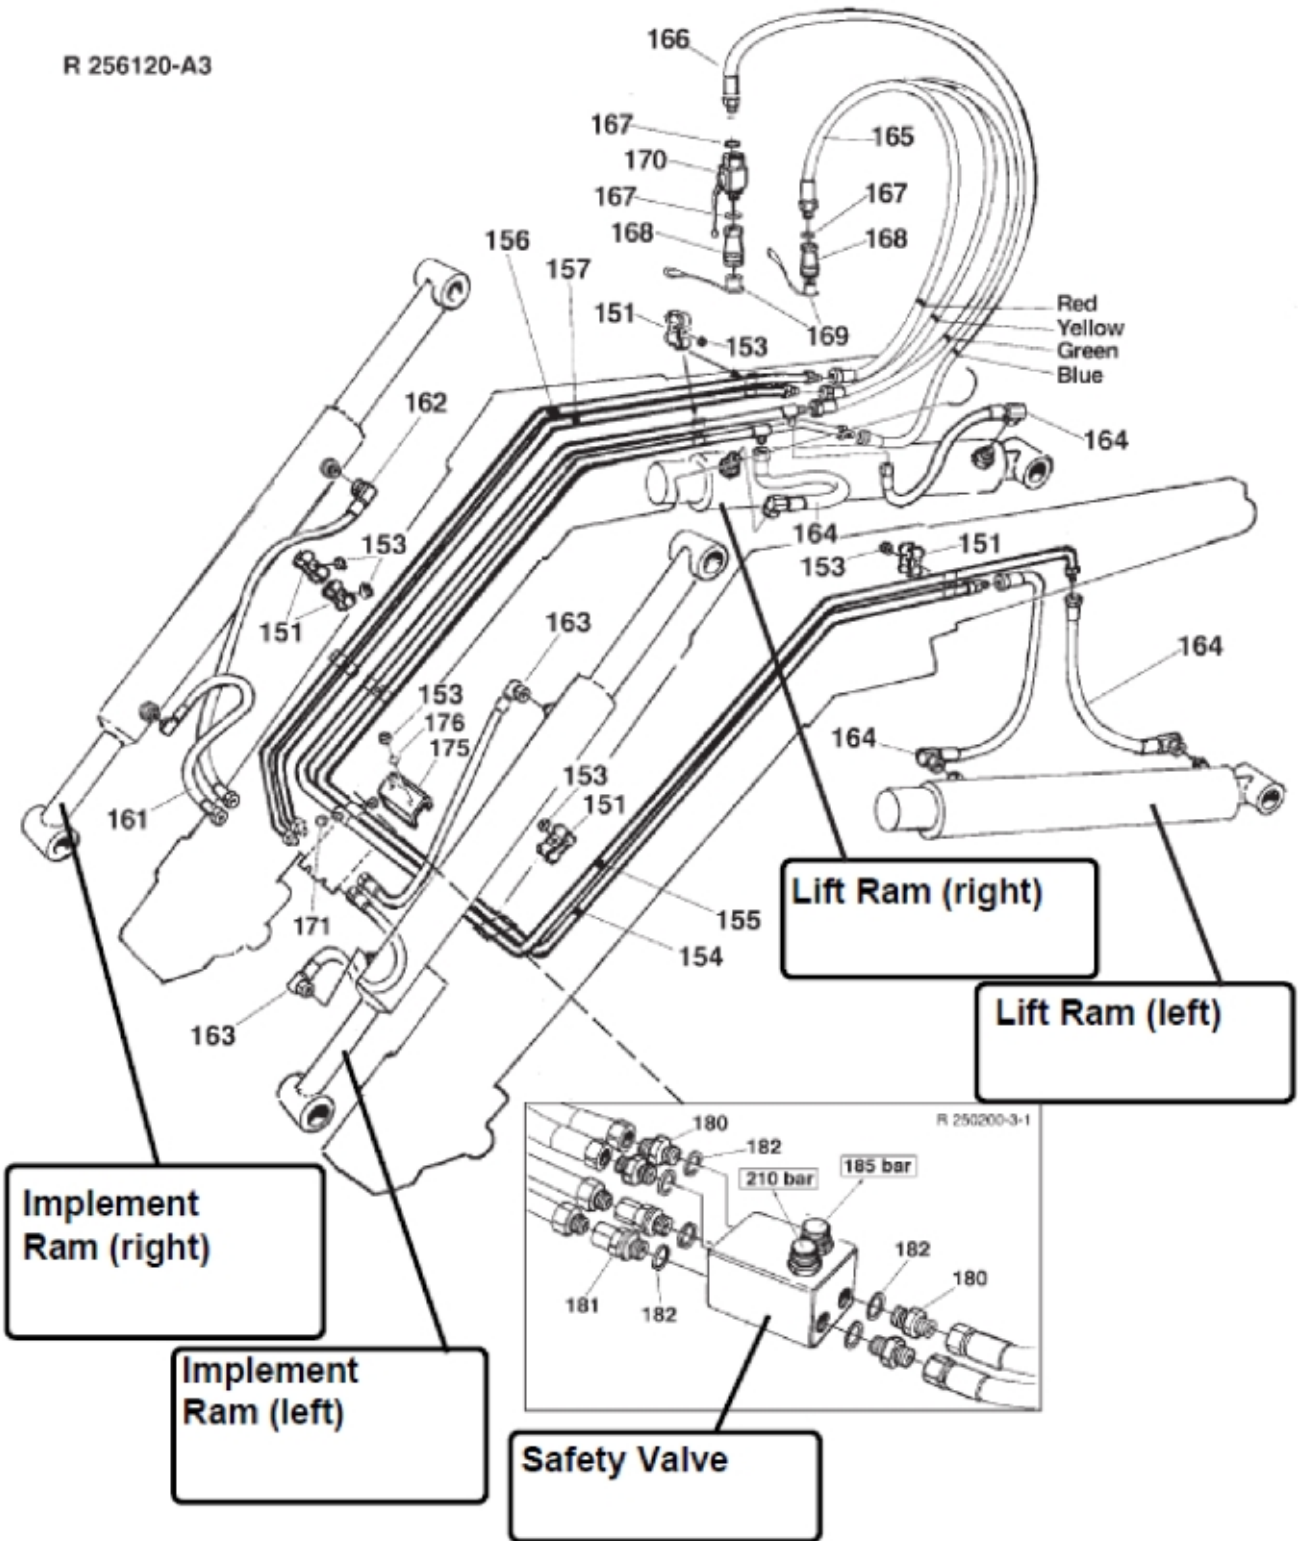

HYDRAULIC / RAMS

R 256120-A3

Description Q920 US
Part assemblies Hydraulics

PartNo	Pos	Qty	Name	Specifications
262130	151	16 PCS	Pipe Anchor	
5011053	153	10	Nut	M6M M8
292173	154	1 PCS	Oil pipe	Blue
292172	155	1 PCS	Oil pipe	Green
292170	156	1 PCS	Oil pipe	Red
292171	157	1 PCS	Oil pipe	Yellow
1103147	161	1 PCS	Hose	3/8"
1103257	162	1 PCS	Hose	R3/8 - 90° - 650
1103152	163	2 PCS	Hose	R3/8 - 90° - 930
9030832	164	4 PCS	Hose	R 3/8 - 90° - 290
1103272	165	3 PCS	Hose	R 1/2 x 1000
1103187	166	1 PCS	Hose	R 1/2 x 900
5013853	167	5	Dowty washer	Tredo 1/2", Part is included in kit 60007907 Hose cpl., 9032177 Hose cpl., Part is included in kit 60007907 Hose cpl., 9032177 Hose cpl.
5044127	168	4	Quick Coupling	1/2", Part is included in kit 60007907 Hose cpl., 9032177 Hose cpl.
5044130	169	4	Dust Cover	Part is included in kit 60007907 Hose cpl., 9032177 Hose cpl.
513006	170	1 PCS	Shut-off valve	R1/2". Replaced by 5033898
5026631	171	2 PCS	Plug	BSP 3/8" Only fitted on loaders without SOFT DRIVE
267605	175	1 PCS	Hose clamp	
5013101	176	2	Washer	BRB 8,4 x 16
511153			Safety Valve	Only fitted on loaders without SELECTO
1120011	180	4	• Adaptor	R1/2"-R3/8"
5027425	181	2	• Adaptor	
5013853	182	6	• Dowty washer	Tredo 1/2", Part is included in kit 60007907 Hose cpl., 9032177 Hose cpl., Part is included in kit 60007907 Hose cpl., 9032177 Hose cpl.
511151		1 PCS	• Valve	