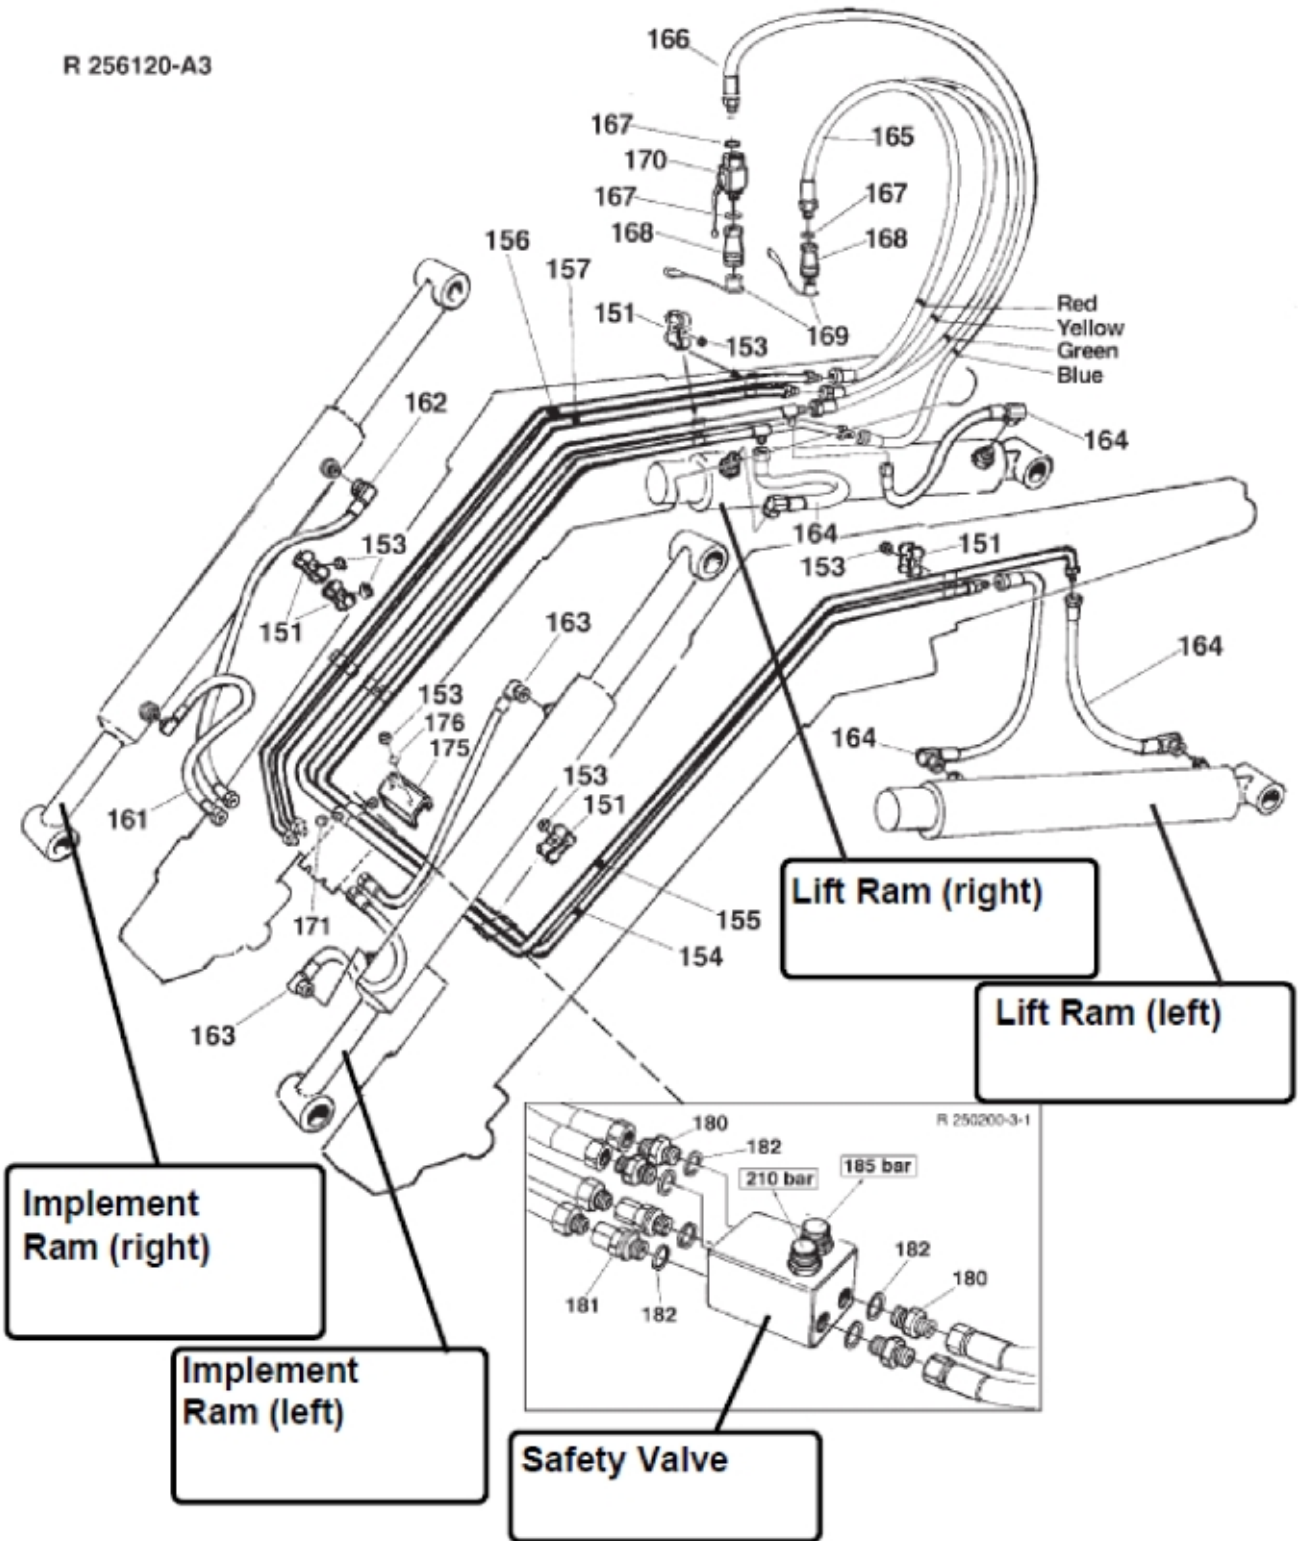

HYDRAULIC / RAMS

R 256120-A3

Description Q 930 US
Part assemblies Hydraulics

PartNo	Pos	Qty	Name	Specifications
262130	151	16 PCS	Pipe Anchor	
5011053	153	10	Nut	M6M M8
293173	154	1 PCS	Oil pipe	Blue
293172	155	1 PCS	Oil pipe	Green
293170	156	1 PCS	Oil pipe	Red
293171	157	1 PCS	Oil pipe	Yellow
1103147	161	1 PCS	Hose	3/8"
1103257	162	1 PCS	Hose	R3/8 - 90° - 650
1103152	163	2 PCS	Hose	R3/8 - 90° - 930
9030832	164	4 PCS	Hose	R 3/8 - 90° - 290
1103272	165	3 PCS	Hose	R 1/2 x 1000
1103187	166	1 PCS	Hose	R 1/2 x 900
5013853	167	5	Dowty washer	Tredo 1/2", Part is included in kit 60007907 Hose cpl., 9032177 Hose cpl., Part is included in kit 60007907 Hose cpl., 9032177 Hose cpl.
5044127	168	4	Quick Coupling	1/2", Part is included in kit 60007907 Hose cpl., 9032177 Hose cpl.
5044130	169	4	Dust Cover	Part is included in kit 60007907 Hose cpl., 9032177 Hose cpl.
513006	170	1 PCS	Shut-off valve	R1/2". Replaced by 5033898
5026631	171	2 PCS	Plug	BSP 3/8" Only fitted on loaders without SOFT DRIVE
267605	175	1 PCS	Hose clamp	
5013101	176	2	Washer	BRB 8,4 x 16
511153			Safety Valve	Only fitted on loaders without SELECTO
1120011	180	4	• Adaptor	R1/2"-R3/8"
5027425	181	2	• Adaptor	
5013853	182	6	• Dowty washer	Tredo 1/2", Part is included in kit 60007907 Hose cpl., 9032177 Hose cpl., Part is included in kit 60007907 Hose cpl., 9032177 Hose cpl.
511151		1 PCS	• Valve	