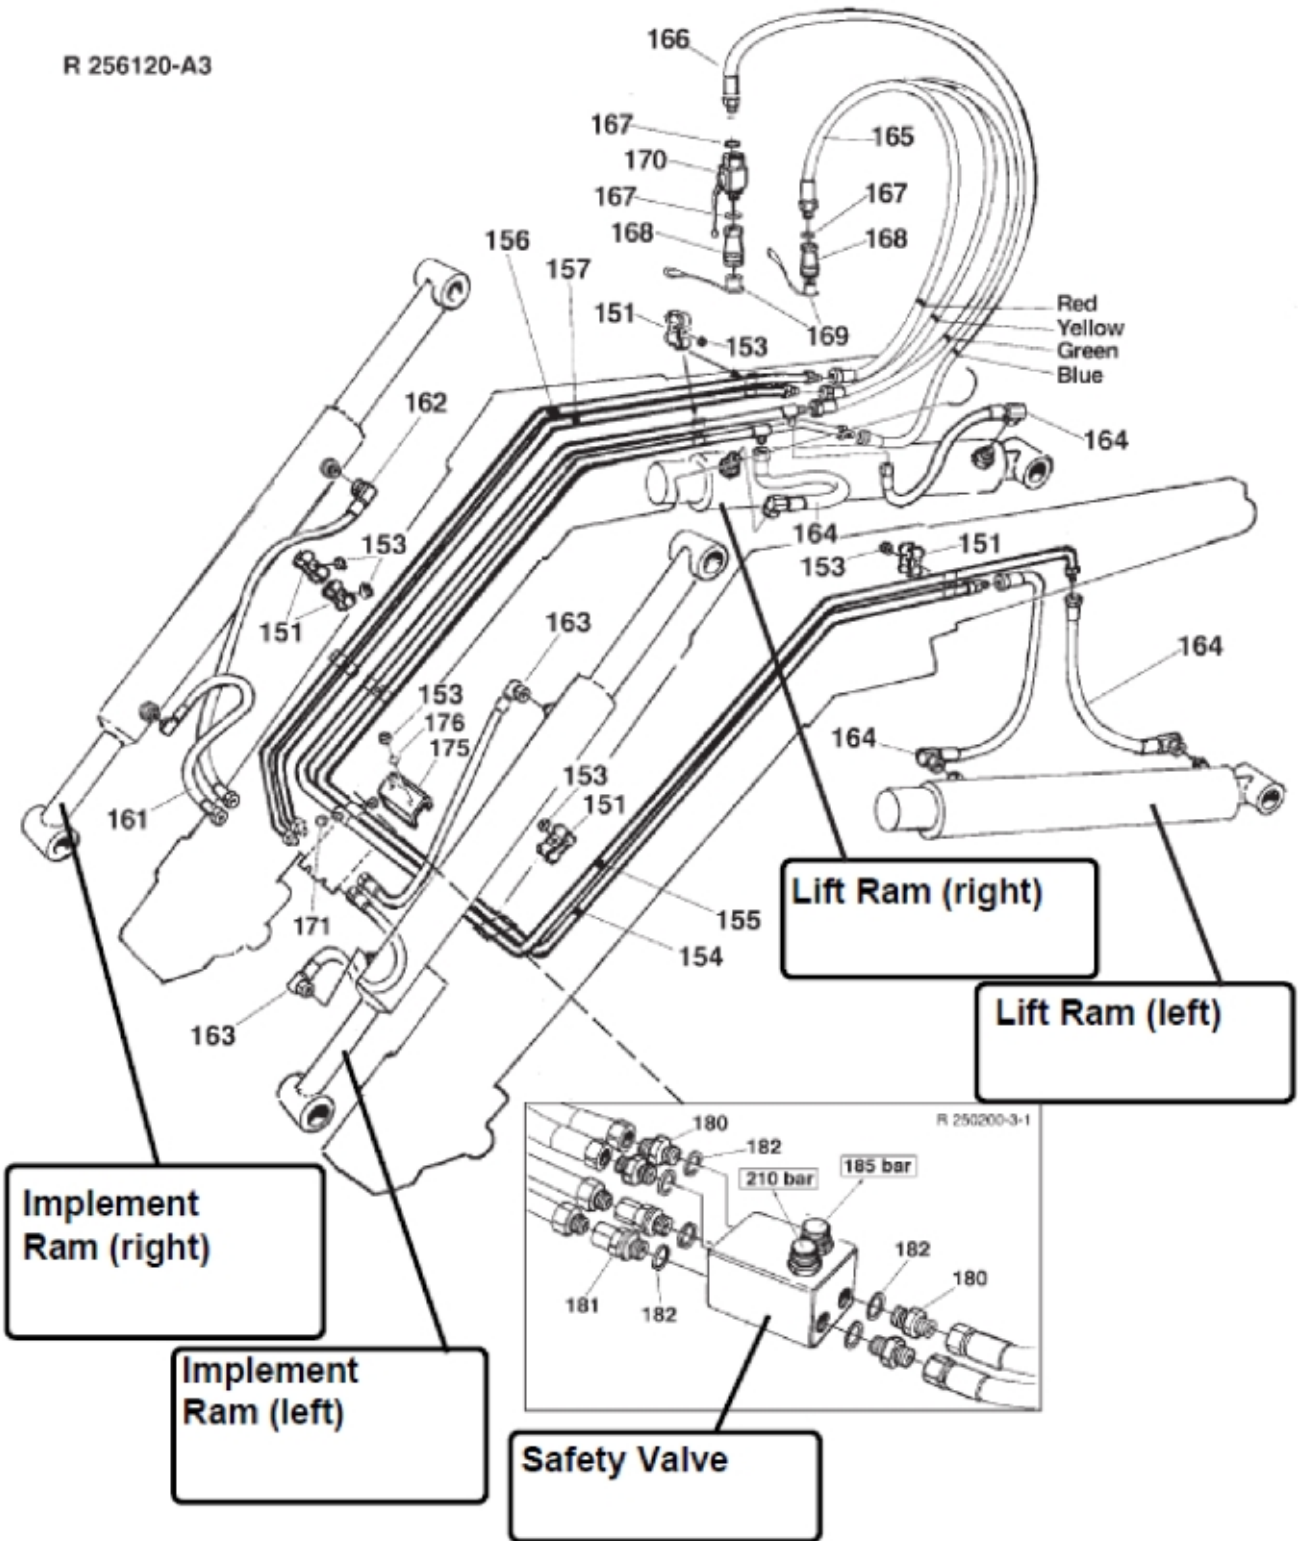

## HYDRAULIC / RAMS

R 256120-A3

**Description** Q 940 US  
**Part assemblies** Hydraulics

PartNo	Pos	Qty	Name	Specifications
262130	151	16 PCS	Pipe Anchor	
5011053	153	10	Nut	M6M M8
294173	154	1 PCS	Oil pipe	Blue
294172	155	1 PCS	Oil pipe	Green
294170	156	1 PCS	Oil pipe	Red
294171	157	1 PCS	Oil pipe	Yellow
1103147	161	1 PCS	Hose	3/8"
1103257	162	1 PCS	Hose	R3/8 - 90° - 650
1103152	163	2 PCS	Hose	R3/8 - 90° - 930
9030832	164	4 PCS	Hose	R 3/8 - 90° - 290
1103272	165	3 PCS	Hose	R 1/2 x 1000
1103187	166	1 PCS	Hose	R 1/2 x 900
5013853	167	5	Dowty washer	Tredo 1/2", Part is included in kit 60007907 Hose cpl., 9032177 Hose cpl., Part is included in kit 60007907 Hose cpl., 9032177 Hose cpl.
5044127	168	4	Quick Coupling	1/2", Part is included in kit 60007907 Hose cpl., 9032177 Hose cpl.
5044130	169	4	Dust Cover	Part is included in kit 60007907 Hose cpl., 9032177 Hose cpl.
513006	170	1 PCS	Shut-off valve	R1/2". Replaced by 5033898
5026631	171	2 PCS	Plug	BSP 3/8" Only fitted on loaders without SOFT DRIVE
267605	175	1 PCS	Hose clamp	
5013101	176	2	Washer	BRB 8,4 x 16
511153			Safety Valve	Only fitted on loaders without SELECTO
1120011	180	4	• Adaptor	R1/2"-R3/8"
5027425	181	2	• Adaptor	
5013853	182	6	• Dowty washer	Tredo 1/2", Part is included in kit 60007907 Hose cpl., 9032177 Hose cpl., Part is included in kit 60007907 Hose cpl., 9032177 Hose cpl.
511151		1 PCS	• Valve	