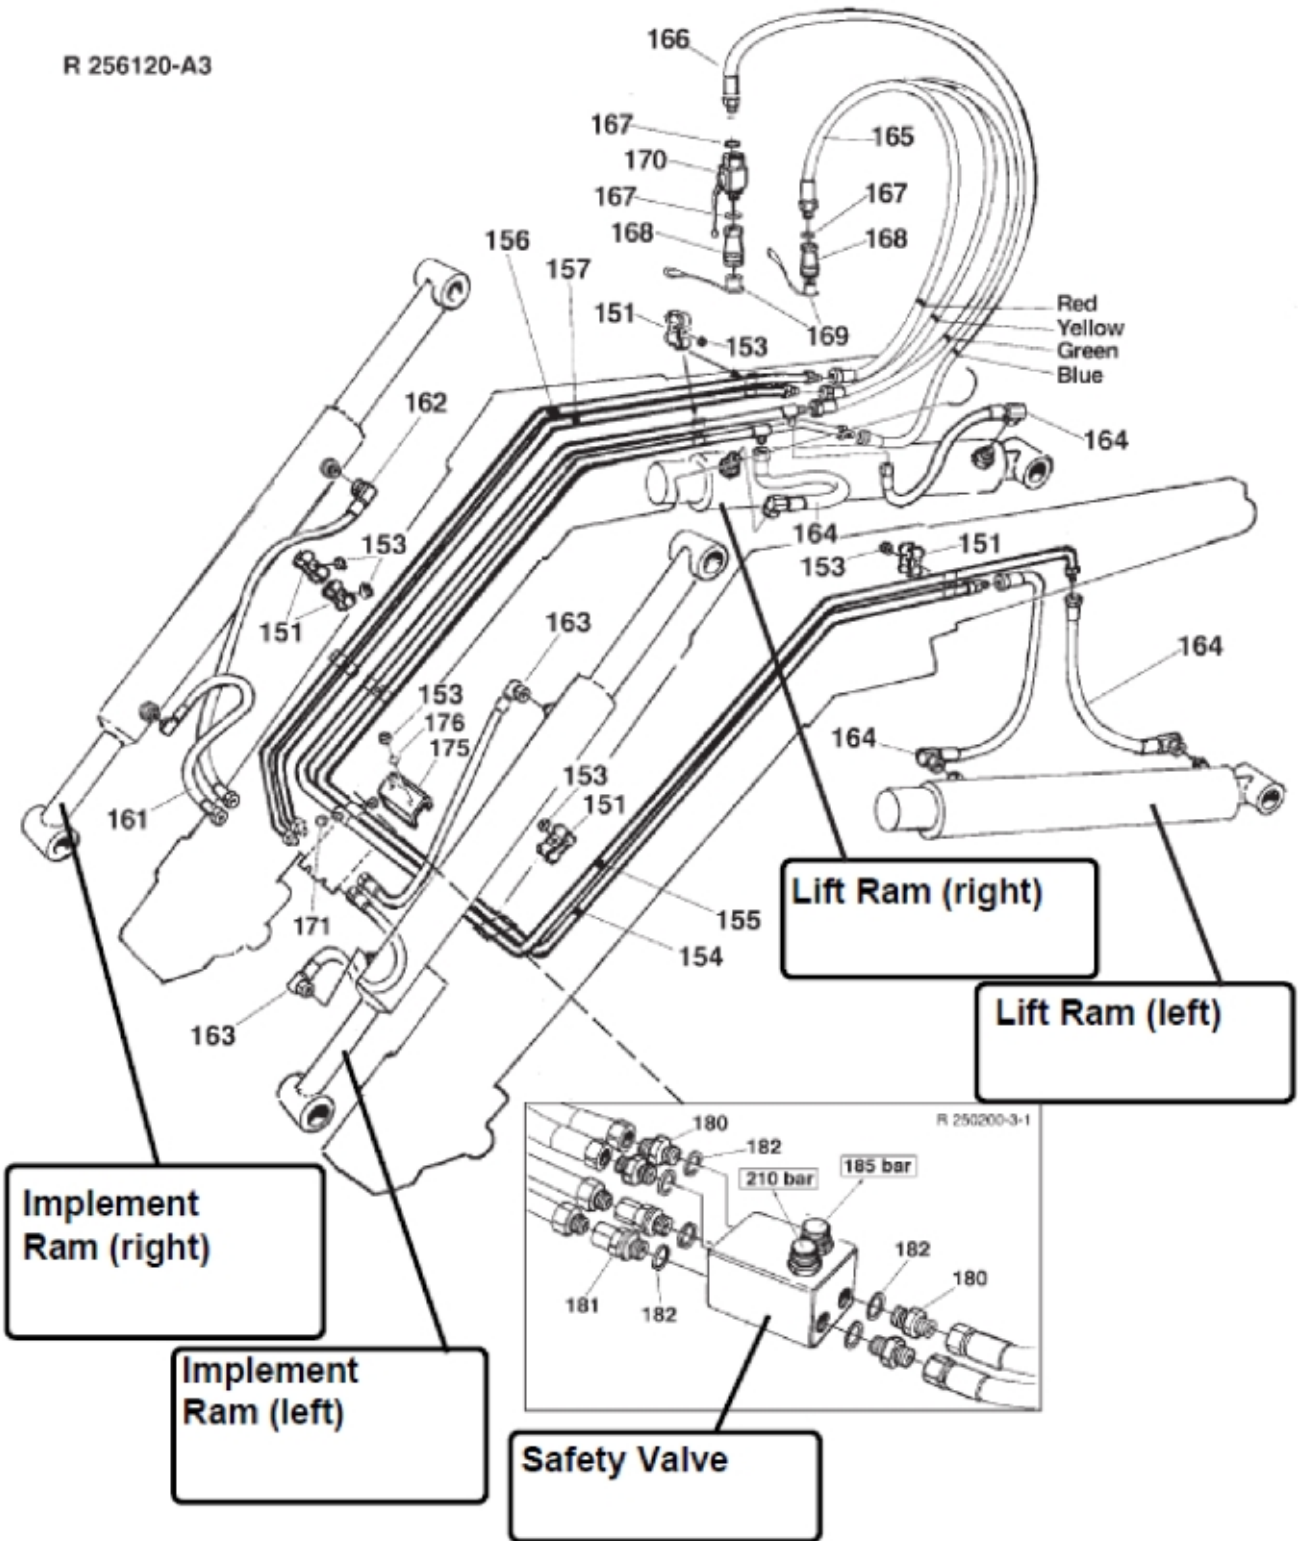

HYDRAULIC / RAMS

R 256120-A3

Description Q 950 US
Part assemblies Hydraulics

PartNo	Pos	Qty	Name	Specifications
262130	151	16 PCS	Pipe Anchor	
5011053	153	10	Nut	M6M M8
295173	154	1 PCS	Oil pipe	Blue
295172	155	1 PCS	Oil pipe	Green
295170	156	1 PCS	Oil pipe	Red
295171	157	1 PCS	Oil pipe	Yellow
1103147	161	1 PCS	Hose	3/8"
1103257	162	1 PCS	Hose	R3/8 - 90° - 650
1103152	163	2 PCS	Hose	R3/8 - 90° - 930
9030832	164	4 PCS	Hose	R 3/8 - 90° - 290
1103272	165	3 PCS	Hose	R 1/2 x 1000
1103187	166	1 PCS	Hose	R 1/2 x 900
5013853	167	5	Dowty washer	Tredo 1/2", Part is included in kit 60007907 Hose cpl., 9032177 Hose cpl., Part is included in kit 60007907 Hose cpl., 9032177 Hose cpl.
5044127	168	4	Quick Coupling	1/2", Part is included in kit 60007907 Hose cpl., 9032177 Hose cpl.
5044130	169	4	Dust Cover	Part is included in kit 60007907 Hose cpl., 9032177 Hose cpl.
513006	170	1 PCS	Shut-off valve	R1/2". Replaced by 5033898
5026631	171	2 PCS	Plug	BSP 3/8" Only fitted on loaders without SOFT DRIVE
267605	175	1 PCS	Hose clamp	
5013101	176	2	Washer	BRB 8,4 x 16
511153			Safety Valve	Only fitted on loaders without SELECTO
1120011	180	4	• Adaptor	R1/2"-R3/8"
5027425	181	2	• Adaptor	
5013853	182	6	• Dowty washer	Tredo 1/2", Part is included in kit 60007907 Hose cpl., 9032177 Hose cpl., Part is included in kit 60007907 Hose cpl., 9032177 Hose cpl.
511151		1 PCS	• Valve	