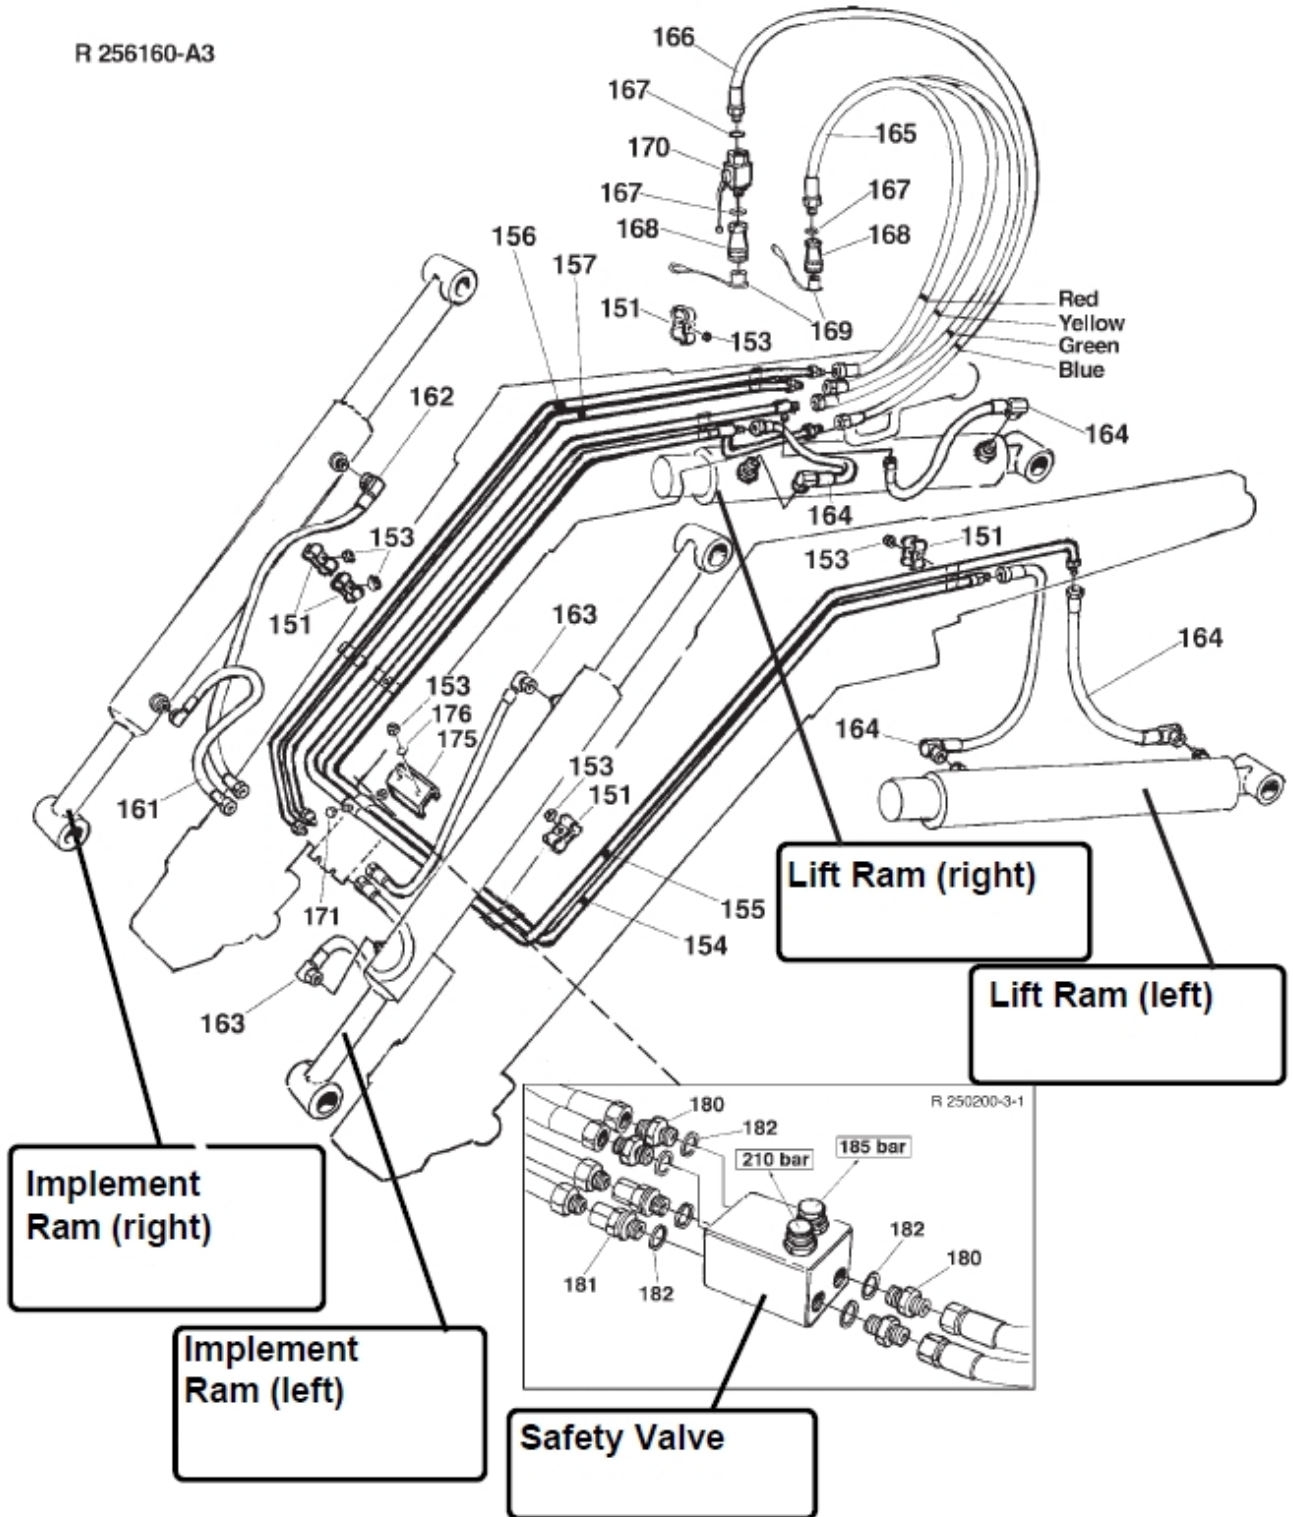

## HYDRAULIC / RAMS

R 256160-A3

**Description** Q 960 UM  
**Part assemblies** Hydraulics

PartNo	Pos	Qty	Name	Specifications
262130	151	16 PCS	Pipe Anchor	
5011053	153	10	Nut	M6M M8
296421	154	1 PCS	Oil pipe	Blue
296420	155	1 PCS	Oil pipe	Green
296170	156	1 PCS	Oil pipe	Yellow
296171	157	1 PCS	Oil pipe	Red
1103147	161	1 PCS	Hose	3/8"
1103257	162	1 PCS	Hose	R3/8 - 90° - 650
1103152	163	2 PCS	Hose	R3/8 - 90° - 930
9030833	164	4 PCS	Hose	R 3/8 - 90° - 440
1103429	165	3 PCS	Hose	R 1/2 x 1100
1103272	166	1 PCS	Hose	R 1/2 x 1000
5013853	167	5	Dowty washer	Tredo 1/2", Part is included in kit 60007907 Hose cpl., 9032177 Hose cpl., Part is included in kit 60007907 Hose cpl., 9032177 Hose cpl.
5044127	168	4	Quick Coupling	1/2", Part is included in kit 60007907 Hose cpl., 9032177 Hose cpl.
5044130	169	4	Dust Cover	Part is included in kit 60007907 Hose cpl., 9032177 Hose cpl.
513006	170	1 PCS	Shut-off valve	R1/2". Replaced by 5033898
5026631	171	2 PCS	Plug	BSP 3/8" Only fitted on loaders without SOFT DRIVE
267605	175	1 PCS	Hose clamp	
5013101	176	2	Washer	BRB 8,4 x 16
511153			Safety Valve	Only fitted on loaders without SELECTO
1120011	180	4	• Adaptor	R1/2"-R3/8"
5027425	181	2	• Adaptor	
5013853	182	6	• Dowty washer	Tredo 1/2", Part is included in kit 60007907 Hose cpl., 9032177 Hose cpl., Part is included in kit 60007907 Hose cpl., 9032177 Hose cpl.
511151		1 PCS	• Valve	