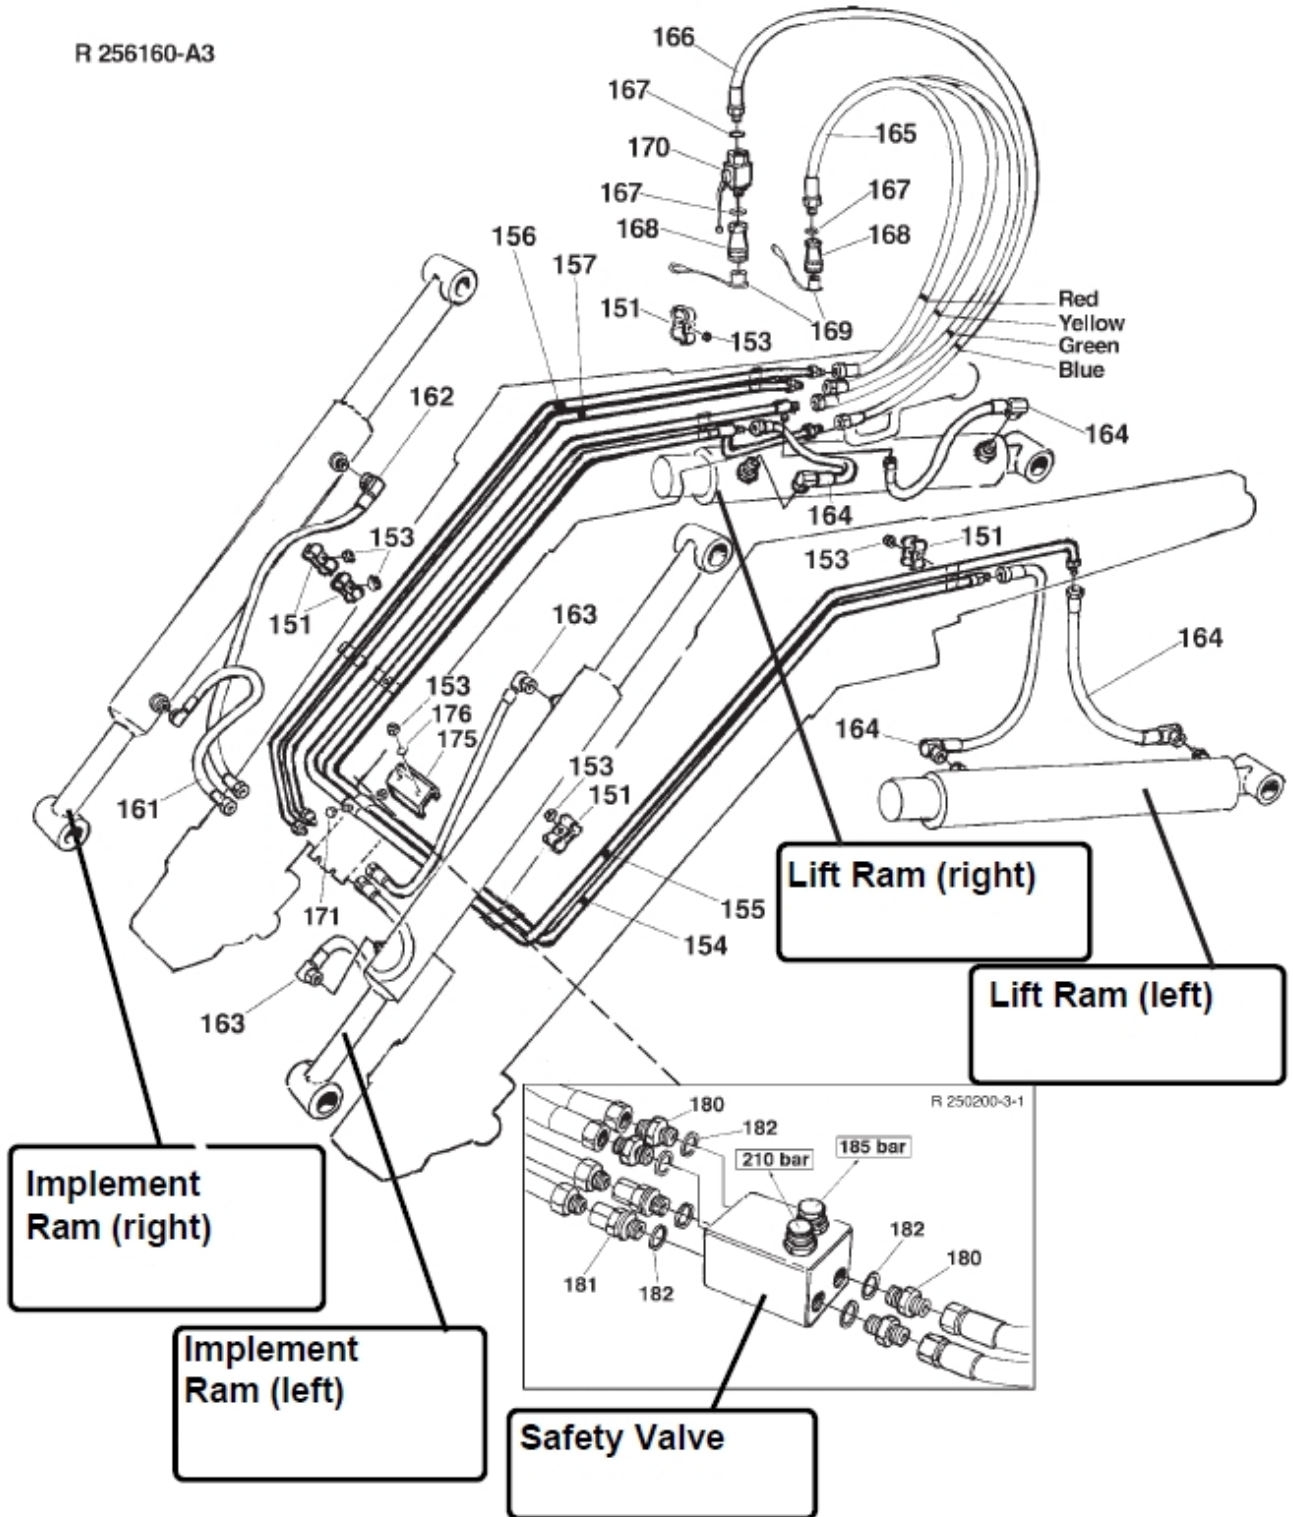

HYDRAULIC / RAMS

R 256160-A3

Description Q 970 US
Part assemblies Hydraulics

PartNo	Pos	Qty	Name	Specifications
262130	151	16 PCS	Pipe Anchor	
5011053	153	10	Nut	M6M M8
277173	154	1 PCS	Oil pipe	Blue
277172	155	1 PCS	Oil pipe	Green
246642	156	1 PCS	Oil pipe	Red
246643	157	1 PCS	Oil pipe	Yellow
1103147	161	1 PCS	Hose	3/8"
1103257	162	1 PCS	Hose	R3/8 - 90° - 650
1103152	163	2 PCS	Hose	R3/8 - 90° - 930
9030833	164	4 PCS	Hose	R 3/8 - 90° - 440
1103429	165	3 PCS	Hose	R 1/2 x 1100
1103272	166	1 PCS	Hose	R 1/2 x 1000
5013853	167	5	Dowty washer	Tredo 1/2", Part is included in kit 60007907 Hose cpl., 9032177 Hose cpl., Part is included in kit 60007907 Hose cpl., 9032177 Hose cpl.
5044127	168	4	Quick Coupling	1/2", Part is included in kit 60007907 Hose cpl., 9032177 Hose cpl.
5044130	169	4	Dust Cover	Part is included in kit 60007907 Hose cpl., 9032177 Hose cpl.
513006	170	1 PCS	Shut-off valve	R1/2". Replaced by 5033898
5026631	171	2 PCS	Plug	BSP 3/8" Only fitted on loaders without SOFT DRIVE
267605	175	1 PCS	Hose clamp	
5013101	176	2	Washer	BRB 8,4 x 16
511153			Safety Valve	Only fitted on loaders without SELECTO
1120011	180	4	• Adaptor	R1/2"-R3/8"
5027425	181	2	• Adaptor	
5013853	182	6	• Dowty washer	Tredo 1/2", Part is included in kit 60007907 Hose cpl., 9032177 Hose cpl., Part is included in kit 60007907 Hose cpl., 9032177 Hose cpl.
511151		1 PCS	• Valve	