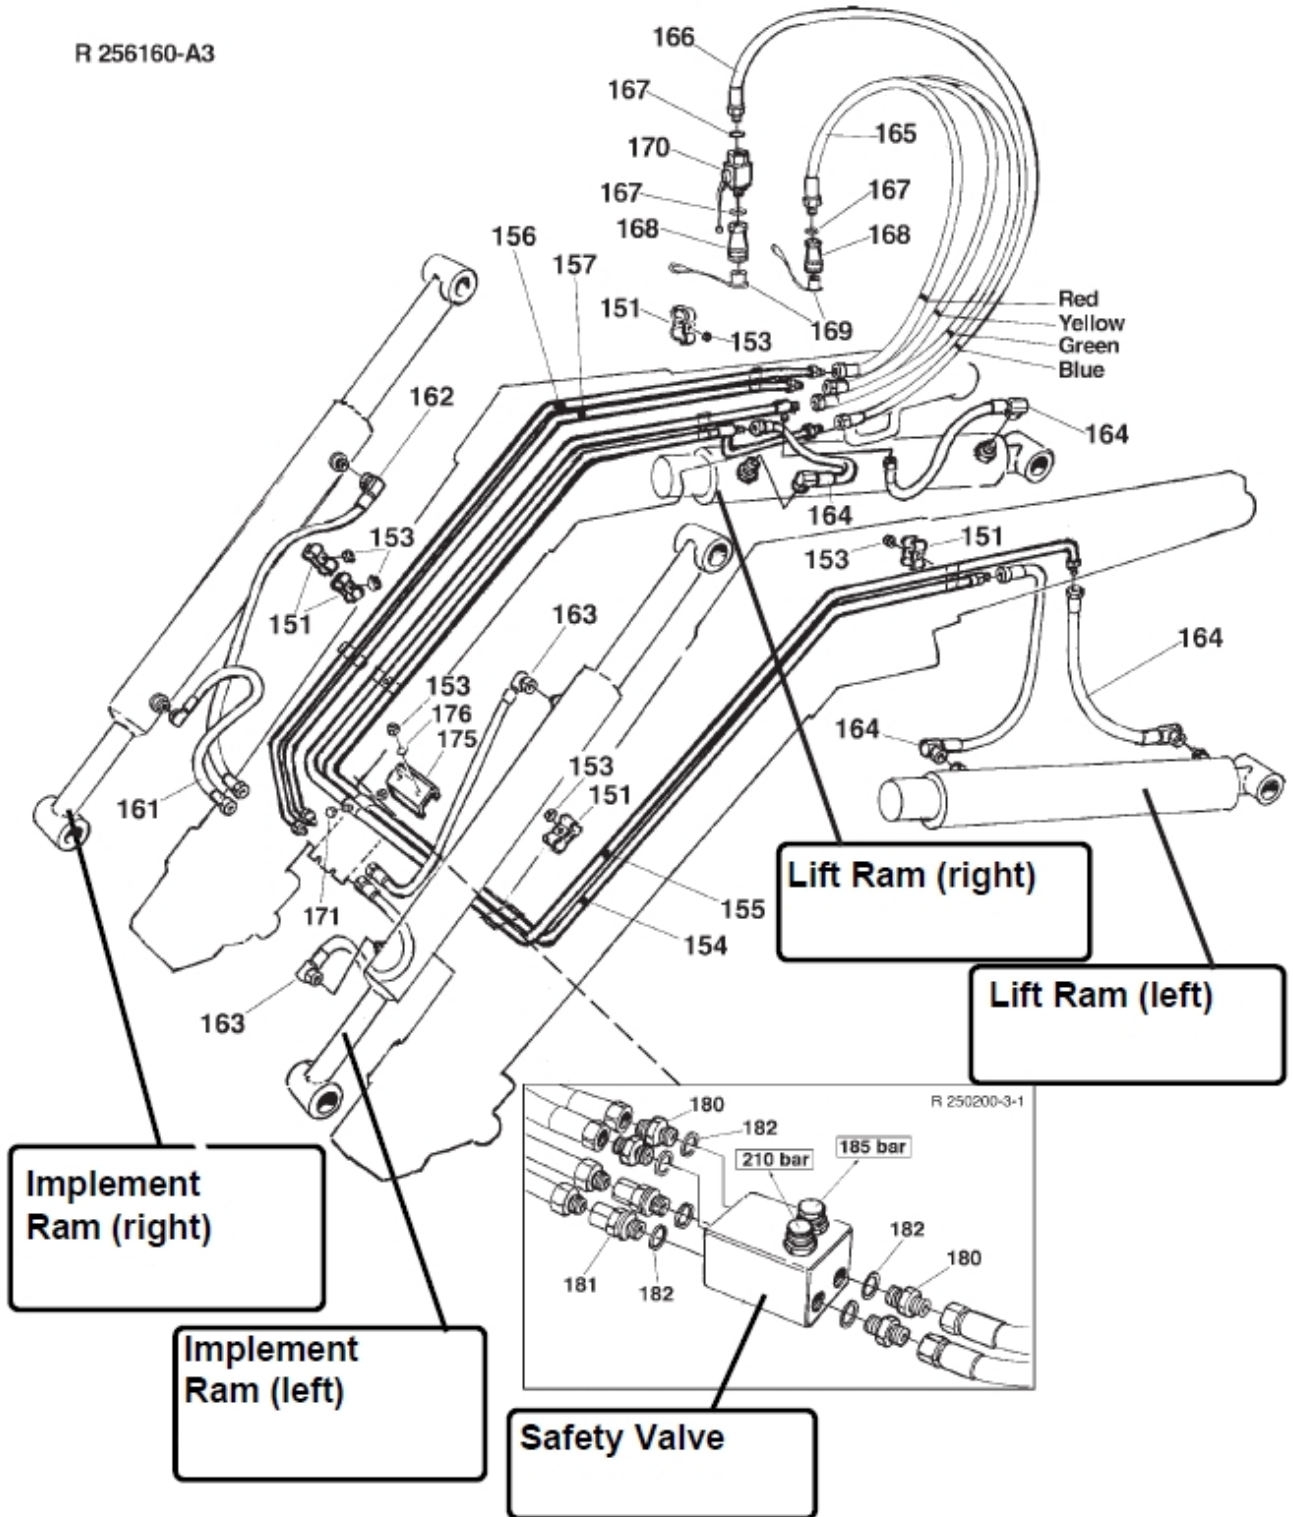

HYDRAULIC / RAMS

R 256160-A3

Description Q 970 UM
Part assemblies Hydraulics

PartNo	Pos	Qty	Name	Specifications
262130	151	16 PCS	Pipe Anchor	
5011053	153	10	Nut	M6M M8
277421	154	1 PCS	Oil pipe	Blue
277420	155	1 PCS	Oil pipe	Green
246642	156	1 PCS	Oil pipe	Red
246643	157	1 PCS	Oil pipe	Yellow
1103147	161	1 PCS	Hose	3/8"
1103257	162	1 PCS	Hose	R3/8 - 90° - 650
1103152	163	2 PCS	Hose	R3/8 - 90° - 930
9030833	164	4 PCS	Hose	R 3/8 - 90° - 440
1103429	165	3 PCS	Hose	R 1/2 x 1100
1103272	166	1 PCS	Hose	R 1/2 x 1000
5013853	167	5	Dowty washer	Tredo 1/2", Part is included in kit 60007907 Hose cpl., 9032177 Hose cpl., Part is included in kit 60007907 Hose cpl., 9032177 Hose cpl.
5044127	168	4	Quick Coupling	1/2", Part is included in kit 60007907 Hose cpl., 9032177 Hose cpl.
5044130	169	4	Dust Cover	Part is included in kit 60007907 Hose cpl., 9032177 Hose cpl.
513006	170	1 PCS	Shut-off valve	R1/2". Replaced by 5033898
5026631	171	2 PCS	Plug	BSP 3/8" Only fitted on loaders without SOFT DRIVE
267605	175	1 PCS	Hose clamp	
5013101	176	2	Washer	BRB 8,4 x 16
511153			Safety Valve	Only fitted on loaders without SELECTO
1120011	180	4	• Adaptor	R1/2"-R3/8"
5027425	181	2	• Adaptor	
5013853	182	6	• Dowty washer	Tredo 1/2", Part is included in kit 60007907 Hose cpl., 9032177 Hose cpl., Part is included in kit 60007907 Hose cpl., 9032177 Hose cpl.
511151		1 PCS	• Valve	