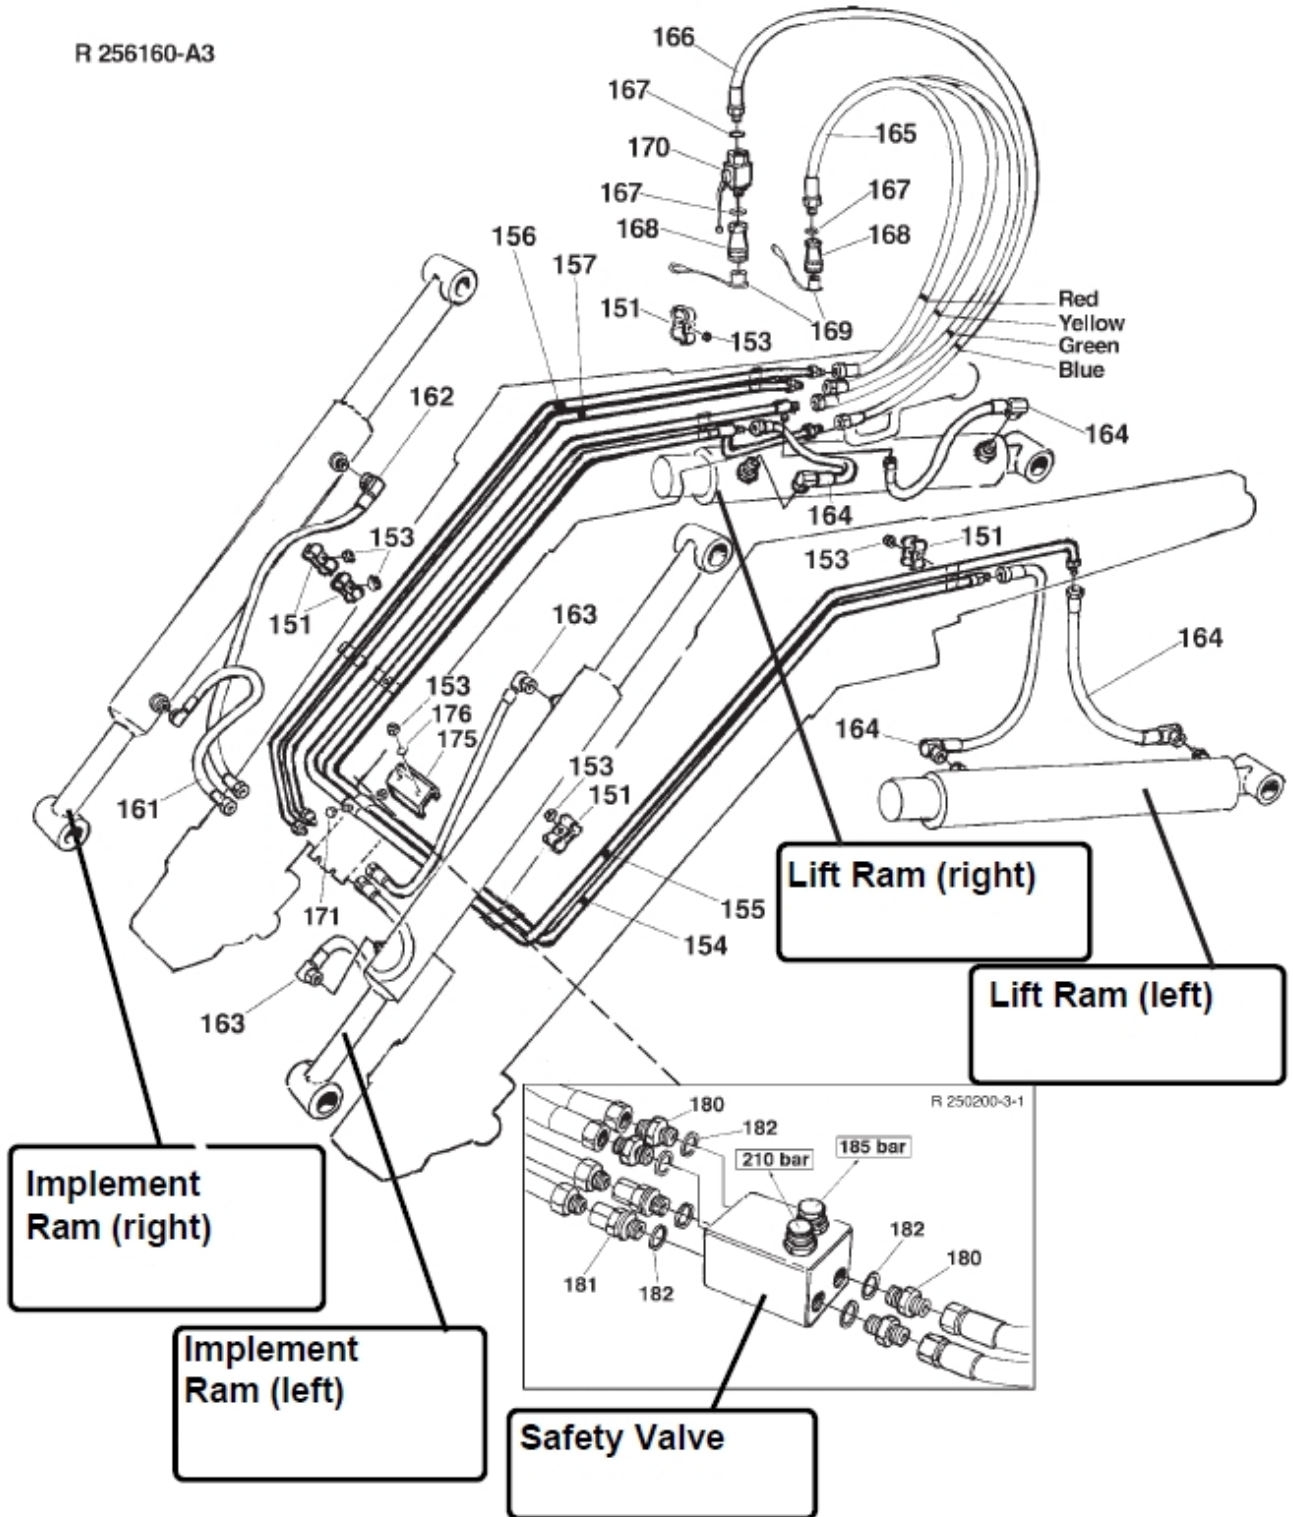

HYDRAULIC / RAMS

R 256160-A3

Description Q 980 US
Part assemblies Hydraulics

PartNo	Pos	Qty	Name	Specifications
262130	151	16 PCS	Pipe Anchor	
5011053	153	10	Nut	M6M M8
298173	154	1 PCS	Oil pipe	Blue
298172	155	1 PCS	Oil pipe	Green
269607	156	1 PCS	Oil pipe	Red
269608	157	1 PCS	Oil pipe	Yellow
1103147	161	1 PCS	Hose	3/8"
1103257	162	1 PCS	Hose	R3/8 - 90° - 650
1103152	163	2 PCS	Hose	R3/8 - 90° - 930
9030833	164	4 PCS	Hose	R 3/8 - 90° - 440
1103429	165	3 PCS	Hose	R 1/2 x 1100
1103272	166	1 PCS	Hose	R 1/2 x 1000
5013853	167	5	Dowty washer	Tredo 1/2", Part is included in kit 60007907 Hose cpl., 9032177 Hose cpl., Part is included in kit 60007907 Hose cpl., 9032177 Hose cpl.
5044127	168	4	Quick Coupling	1/2", Part is included in kit 60007907 Hose cpl., 9032177 Hose cpl.
5044130	169	4	Dust Cover	Part is included in kit 60007907 Hose cpl., 9032177 Hose cpl.
513006	170	1 PCS	Shut-off valve	R1/2". Replaced by 5033898
5026631	171	2 PCS	Plug	BSP 3/8" Only fitted on loaders without SOFT DRIVE
267605	175	1 PCS	Hose clamp	
5013101	176	2	Washer	BRB 8,4 x 16
511153			Safety Valve	Only fitted on loaders without SELECTO
1120011	180	4	• Adaptor	R1/2"-R3/8"
5027425	181	2	• Adaptor	
5013853	182	6	• Dowty washer	Tredo 1/2", Part is included in kit 60007907 Hose cpl., 9032177 Hose cpl., Part is included in kit 60007907 Hose cpl., 9032177 Hose cpl.
511151		1 PCS	• Valve	