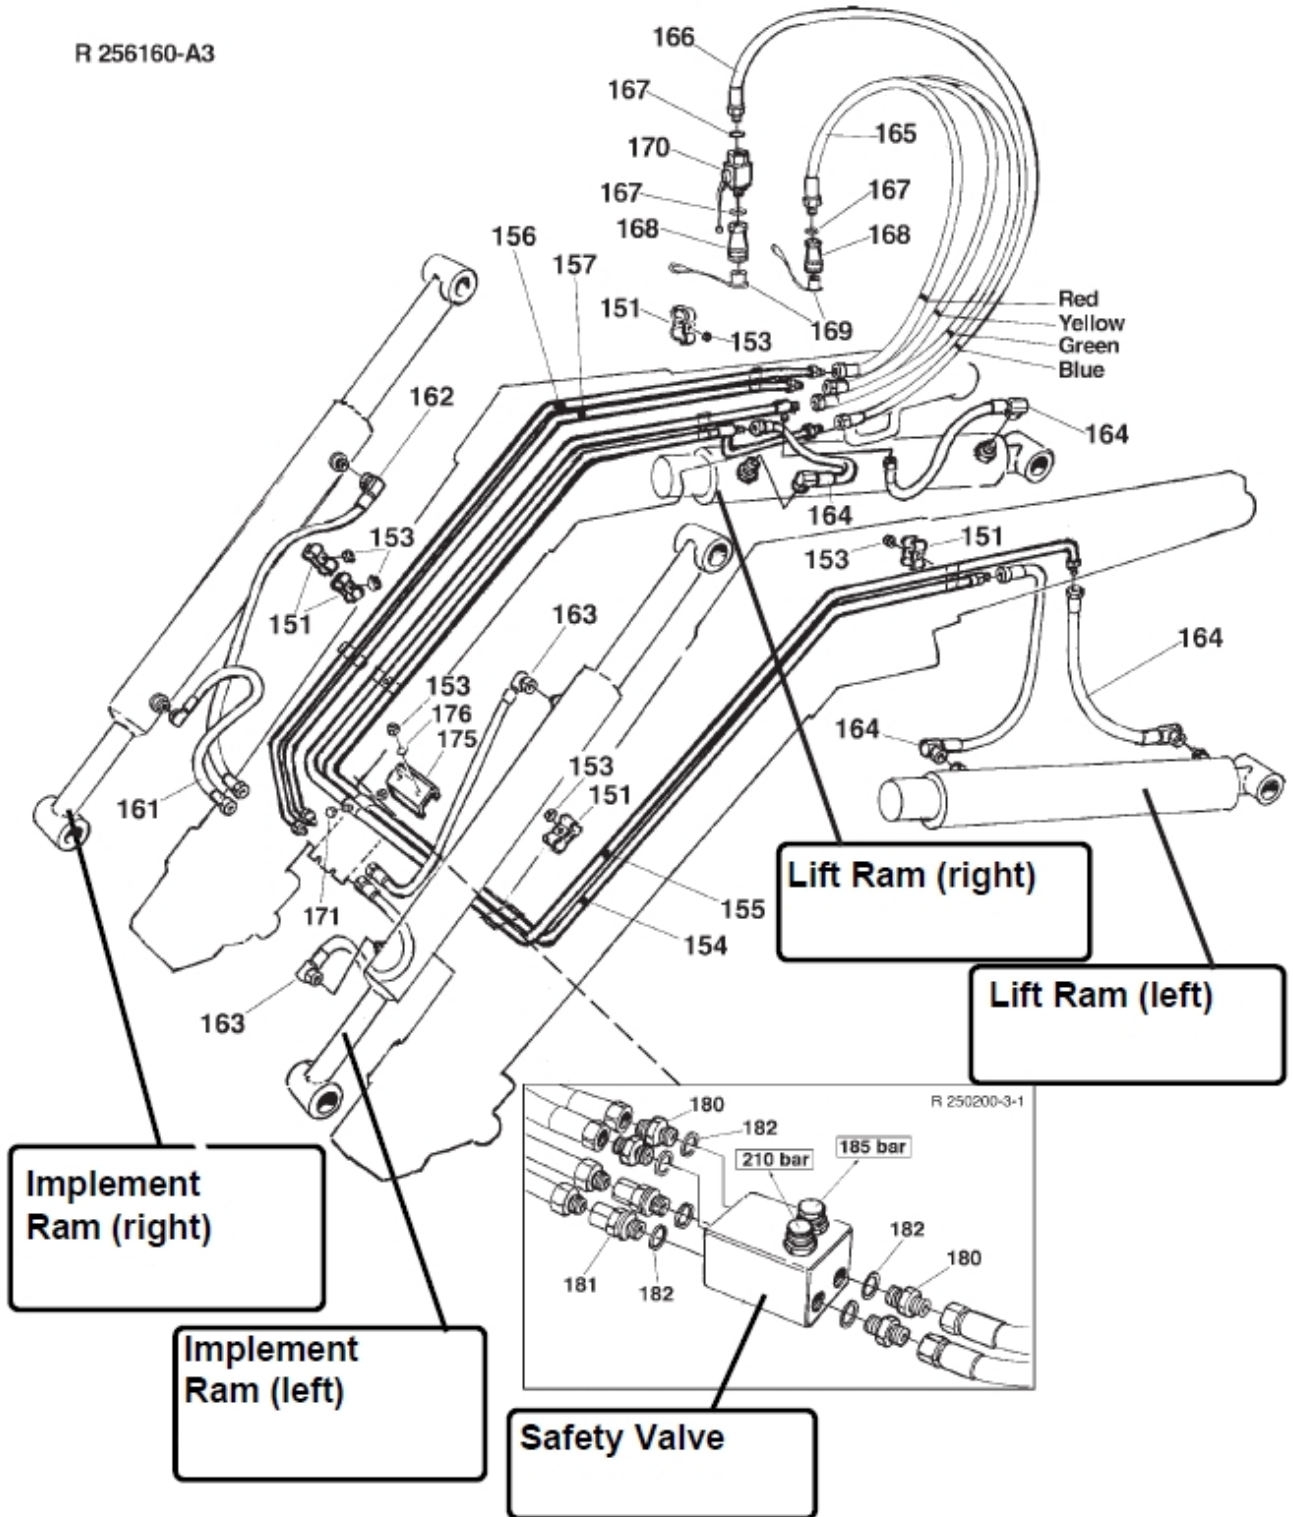

## HYDRAULIC / RAMS

R 256160-A3

**Description** Q 980 UM  
**Part assemblies** Hydraulics

PartNo	Pos	Qty	Name	Specifications
262130	151	16 PCS	Pipe Anchor	
5011053	153	10	Nut	M6M M8
298421	154	1 PCS	Oil pipe	Blue
298420	155	1 PCS	Oil pipe	Green
269607	156	1 PCS	Oil pipe	Red
269608	157	1 PCS	Oil pipe	Yellow
1103147	161	1 PCS	Hose	3/8"
1103257	162	1 PCS	Hose	R3/8 - 90° - 650
1103152	163	2 PCS	Hose	R3/8 - 90° - 930
9030833	164	4 PCS	Hose	R 3/8 - 90° - 440
1103429	165	3 PCS	Hose	R 1/2 x 1100
1103272	166	1 PCS	Hose	R 1/2 x 1000
5013853	167	5	Dowty washer	Tredo 1/2", Part is included in kit 60007907 Hose cpl., 9032177 Hose cpl., Part is included in kit 60007907 Hose cpl., 9032177 Hose cpl.
5044127	168	4	Quick Coupling	1/2", Part is included in kit 60007907 Hose cpl., 9032177 Hose cpl.
5044130	169	4	Dust Cover	Part is included in kit 60007907 Hose cpl., 9032177 Hose cpl.
513006	170	1 PCS	Shut-off valve	R1/2". Replaced by 5033898
5026631	171	2 PCS	Plug	BSP 3/8" Only fitted on loaders without SOFT DRIVE
267605	175	1 PCS	Hose clamp	
5013101	176	2	Washer	BRB 8,4 x 16
511153			Safety Valve	Only fitted on loaders without SELECTO
1120011	180	4	• Adaptor	R1/2"-R3/8"
5027425	181	2	• Adaptor	
5013853	182	6	• Dowty washer	Tredo 1/2", Part is included in kit 60007907 Hose cpl., 9032177 Hose cpl., Part is included in kit 60007907 Hose cpl., 9032177 Hose cpl.
511151		1 PCS	• Valve	