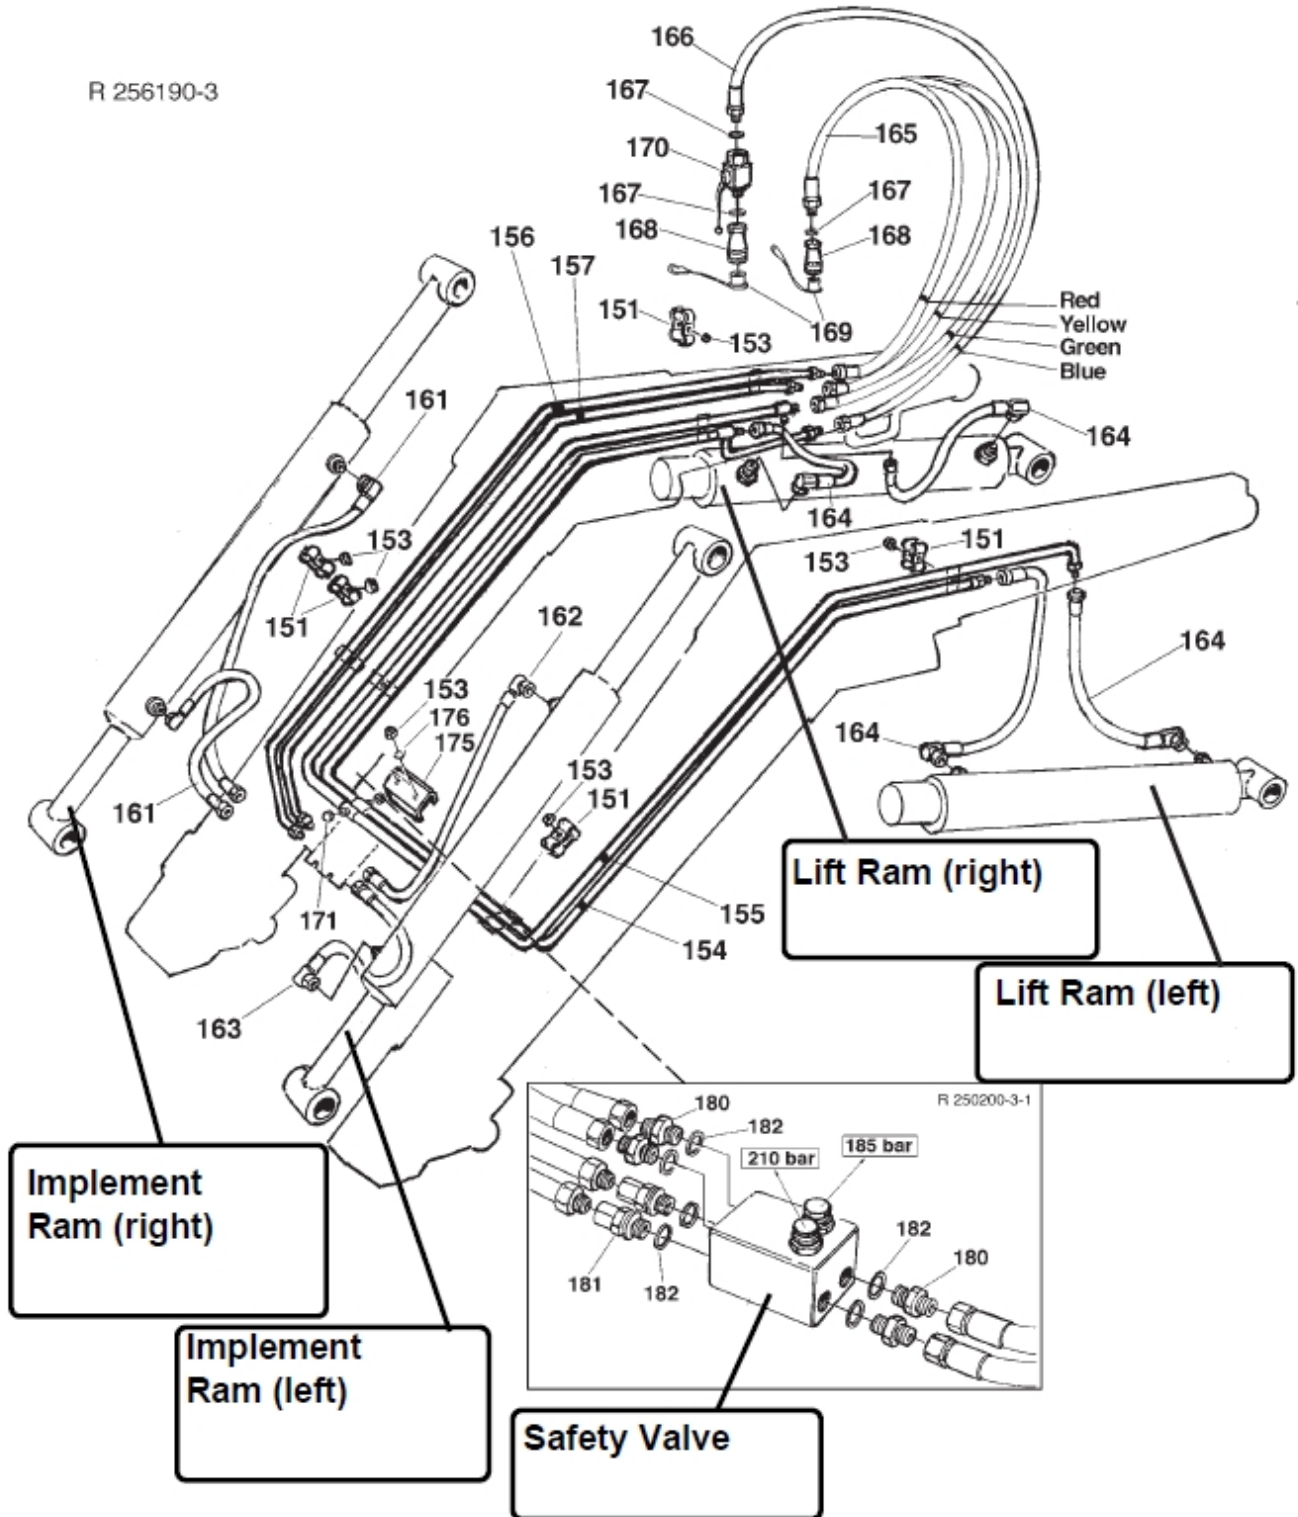

## HYDRAULIC / RAMS

R 256190-3

**Description** Q 990 UL  
**Part assemblies** Hydraulics

PartNo	Pos	Qty	Name	Specifications
262130	151	16 PCS	Pipe Anchor	
5011053	153	10	Nut	M6M M8
299173	154	1 PCS	Oil pipe	Blue
299172	155	1 PCS	Oil pipe	Green
299170	156	1 PCS	Oil pipe	Red
299171	157	1 PCS	Oil pipe	Yellow
1103147	161	2 PCS	Hose	3/8"
1103426	162	1 PCS	Hose	R 3/8 - 90° - 1200
1103431	163	1 PCS	Hose	3/8"
9030833	164	4 PCS	Hose	R 3/8 - 90° - 440
9030831	165	3 PCS	Hose	R 1/2 x 1300 From S/N 7129735
1103470	166	1 PCS	Hose	R 1/2 x 1200 From S/N 7129735
1103773	165	3	Hose	R 1/2 x 1200 Up to S/N 7129734
1103429	166	1 PCS	Hose	R 1/2 x 1100 Up to S/N 7129734
5013853	167	5	Dowty washer	Tredo 1/2", Part is included in kit 60007907 Hose cpl., 9032177 Hose cpl., Part is included in kit 60007907 Hose cpl., 9032177 Hose cpl.
5044127	168	4	Quick Coupling	1/2", Part is included in kit 60007907 Hose cpl., 9032177 Hose cpl.
5044130	169	4	Dust Cover	Part is included in kit 60007907 Hose cpl., 9032177 Hose cpl.
513006	170	1 PCS	Shut-off valve	R1/2". Replaced by 5033898
5026631	171	2 PCS	Plug	BSP 3/8" Only fitted on loaders without SOFT DRIVE
267605	175	1 PCS	Hose clamp	
5013101	176	2	Washer	BRB 8,4 x 16
511153		1 PCS	Safety Valve	Only fitted on loaders without SELECTO
1120011	180	4	• Adaptor	R1/2"-R3/8"
5027425	181	2	• Adaptor	
5013853	182	6	• Dowty washer	Tredo 1/2", Part is included in kit 60007907 Hose cpl., 9032177 Hose cpl., Part is included in kit 60007907 Hose cpl., 9032177 Hose cpl.
511151		1 PCS	• Valve	