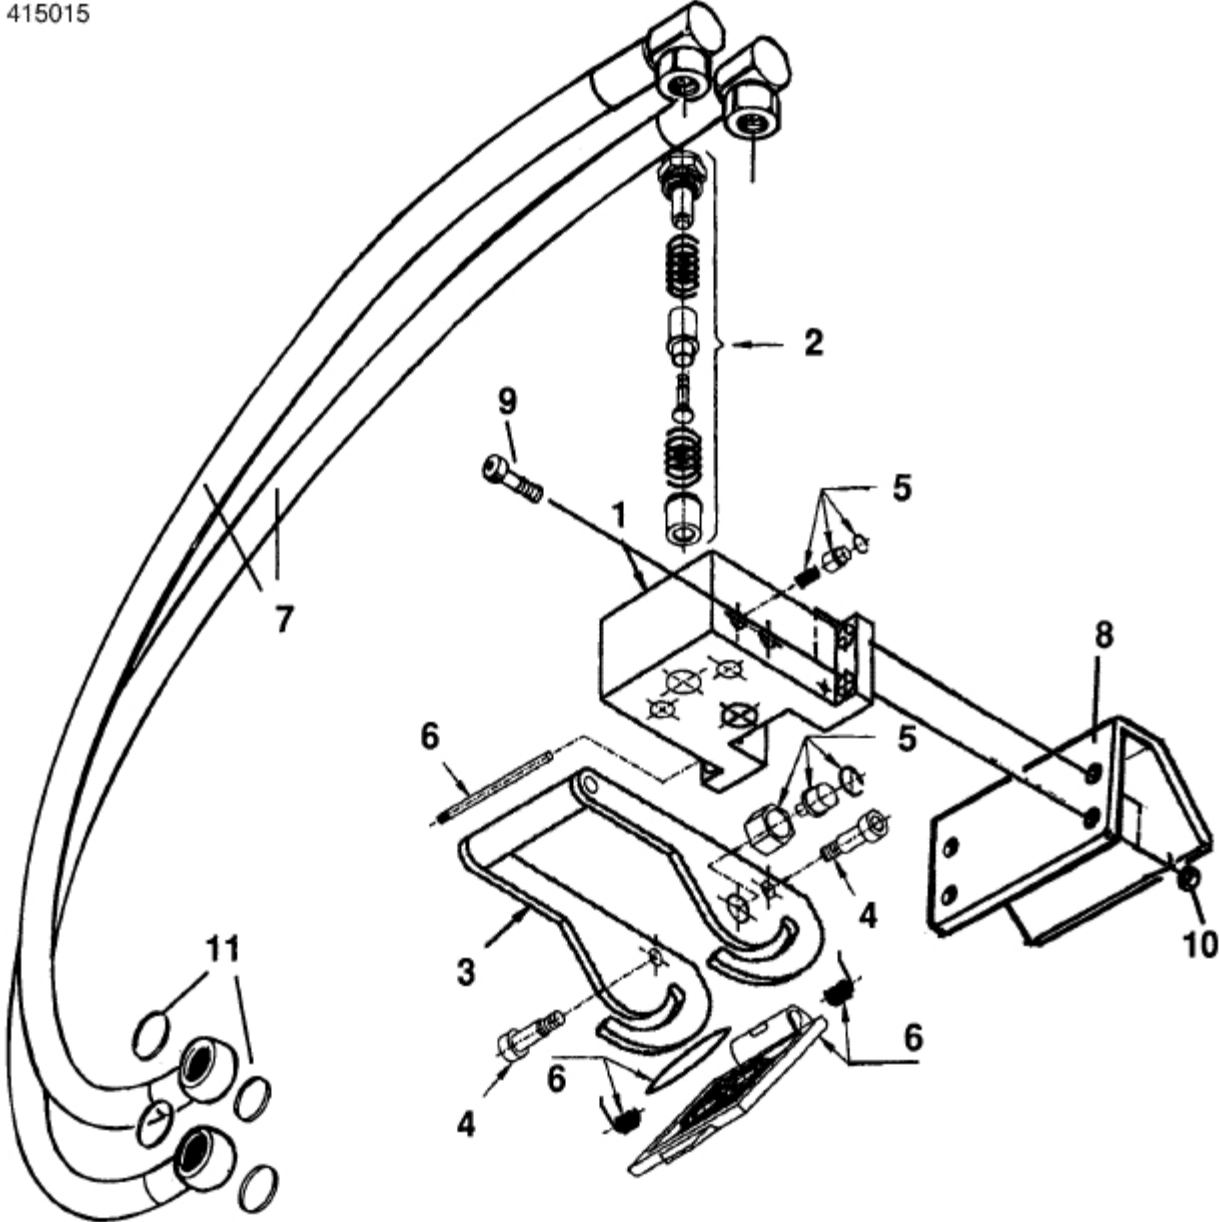

R 415015

**Description** Designed for Selecto- Quick (Loader Part) Q-310, 340, 415, 450, 600-series, 790  
**Part assemblies** SelectoFix

PartNo	Pos	Qty	Name	Specifications
5045405		1 PCS	SelectoFix	
301567	1	1 PCS	Lower part	Kit P206 F
301568	2	2	Coupling (F)	FF NB38-1/38G F
301565	3	1 PCS	Lever	Kit LP2
301547	4	2 PCS	Screw	KIT VP4
301548	5	1 PCS	Safety Kit	Kit SP4
301566	6	1 PCS	Dust Cap	TA P2
1103297	7	2 PCS	Hose	R 1/2 - 570
301563	8	1 PCS	Support	
5004062	9	4 PCS	Screw	MC6S M8x25
5011553	10	4	Nut	M6M M8 Loc-king
5013853	11	4	Dowty washer	Tredo 1/2", Part is included in kit 60007907 Hose cpl., 9032177 Hose cpl.