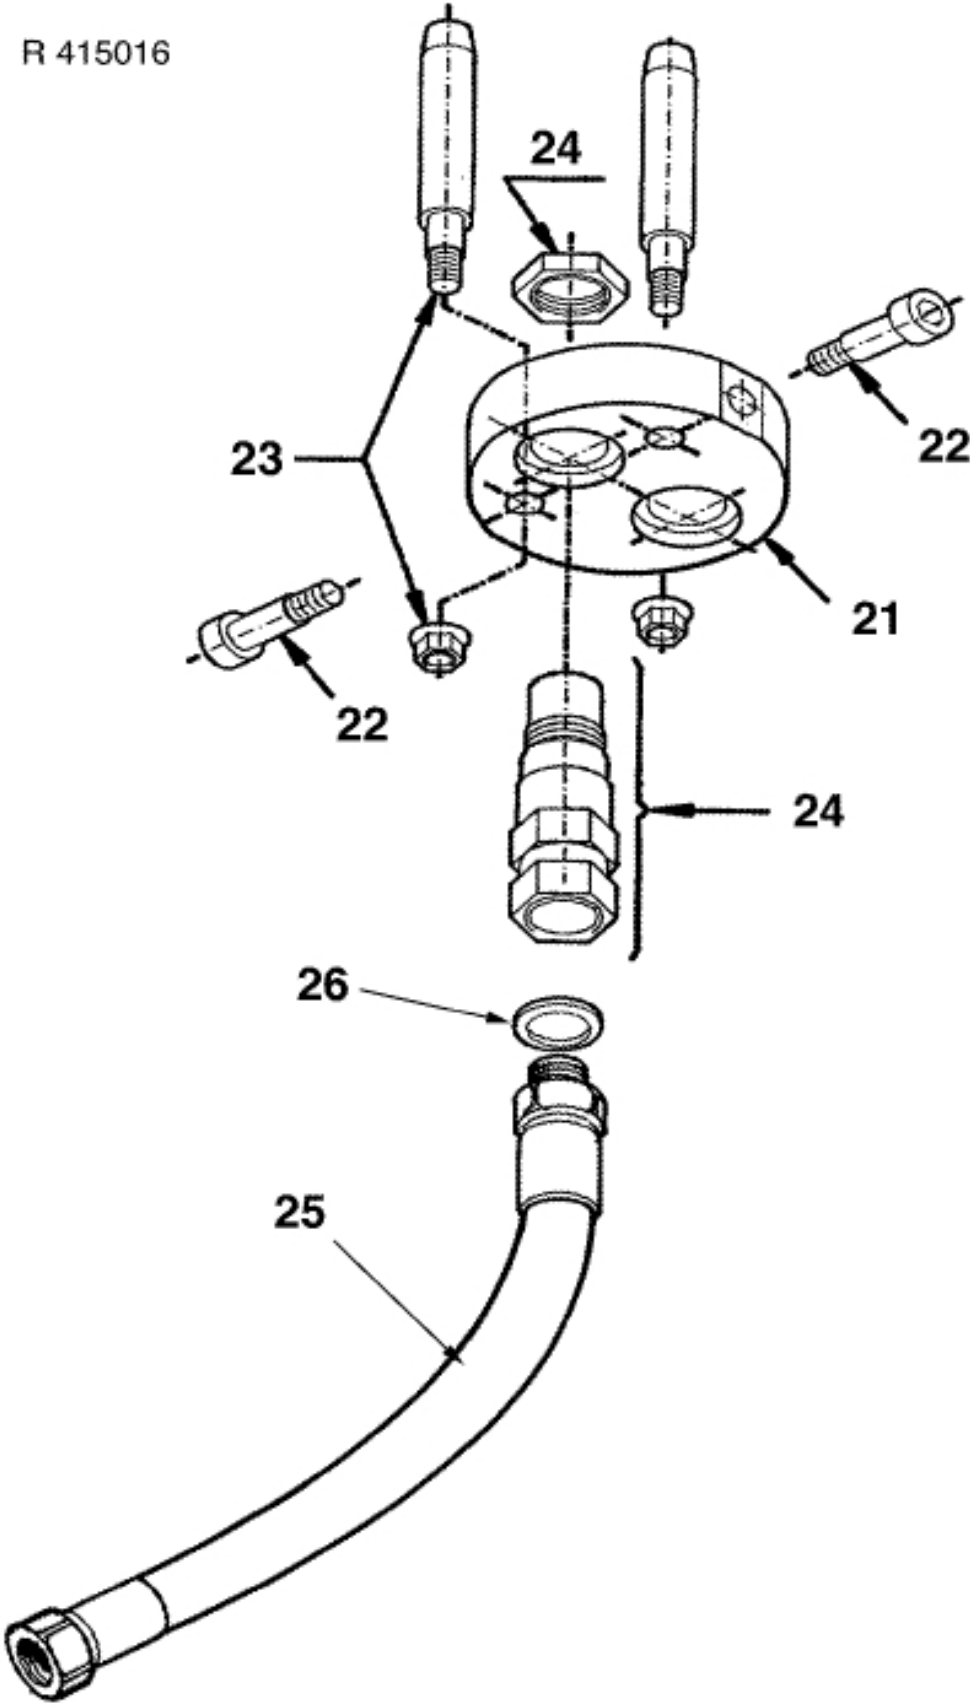

R 415016

---

**Description**                      Designed for Selecto- Quick (Implement Part)  
**Part assemblies**                SelectoFix

---

<b>PartNo</b>	<b>Pos</b>	<b>Qty</b>	<b>Name</b>	<b>Specifications</b>
5045404		1 PCS	SelectoFix	
301564	21	1 PCS	Upper part	Kit P206 M
301547	22	2 PCS	Screw	KIT VP4
301554	23	2 PCS	Dowel	Kit GP 4
301569	24	2 PCS	Coupler (M)	2FFNP 38-12G M
1103298	25	2 PCS	Hose	R 1/2 - 165
5013853	26	2	Dowty washer	Tredo 1/2", Part is included in kit 60007907 Hose cpl., 9032177 Hose cpl.