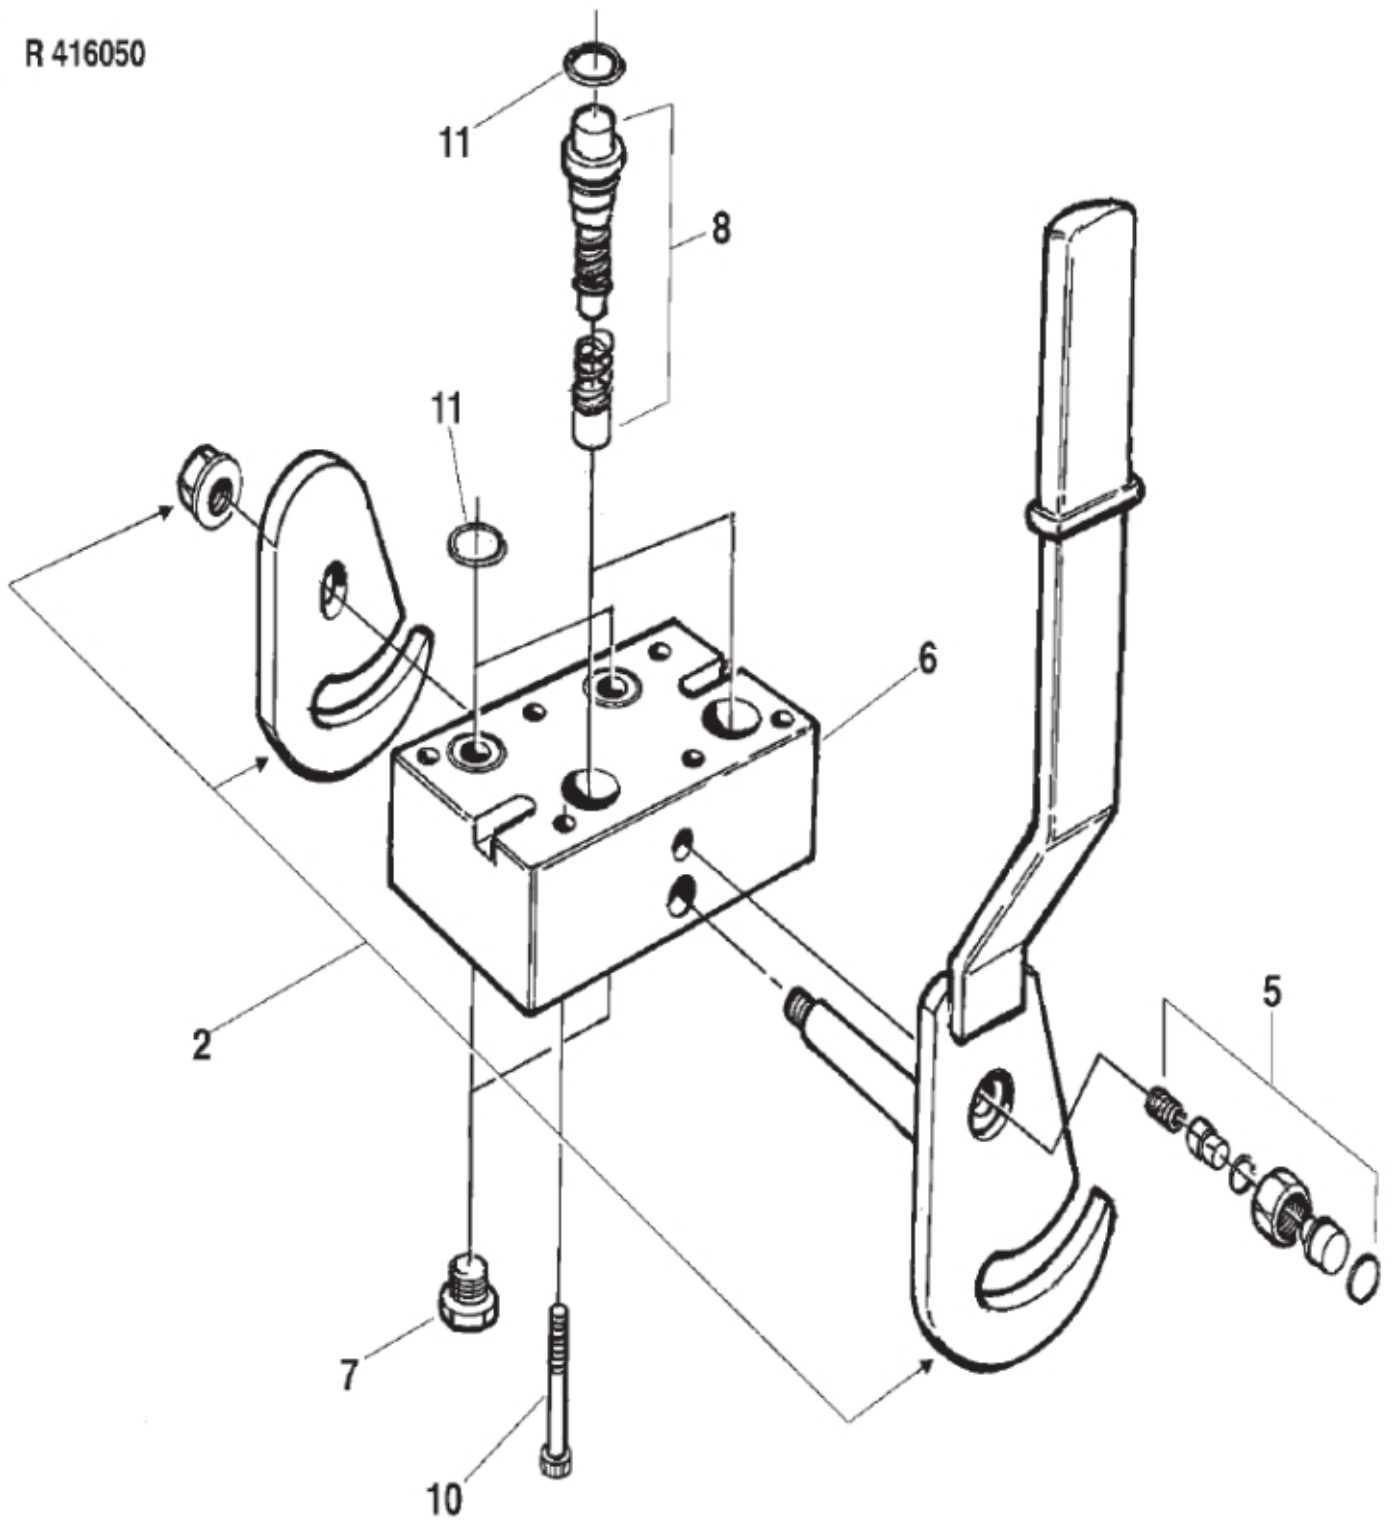

R 416050

Description Designed for SELECTO Mk3
Part assemblies SELECTO - FIX (3) Mk3 Loader Part
Specification Year To: 31/12/2001 00:00:00

PartNo	Pos	Qty	Name	Specifications
5045413	1	1 PCS	Loader Part	2PA06-2-30F LH
5045418	2	1	Locking Handle	
301548	5	1 PCS	Safety Kit	Kit SP4
5045421	6	1 PCS	Housing	
5045153	7	2	Plug	1/2" BSP (P1)
5045417	8	2	Coupling (F)	
5005128	10	6	Screw	MC6S 8x60
5037055	11	4 PCS	O-ring	Ø 23,52 x 1,78