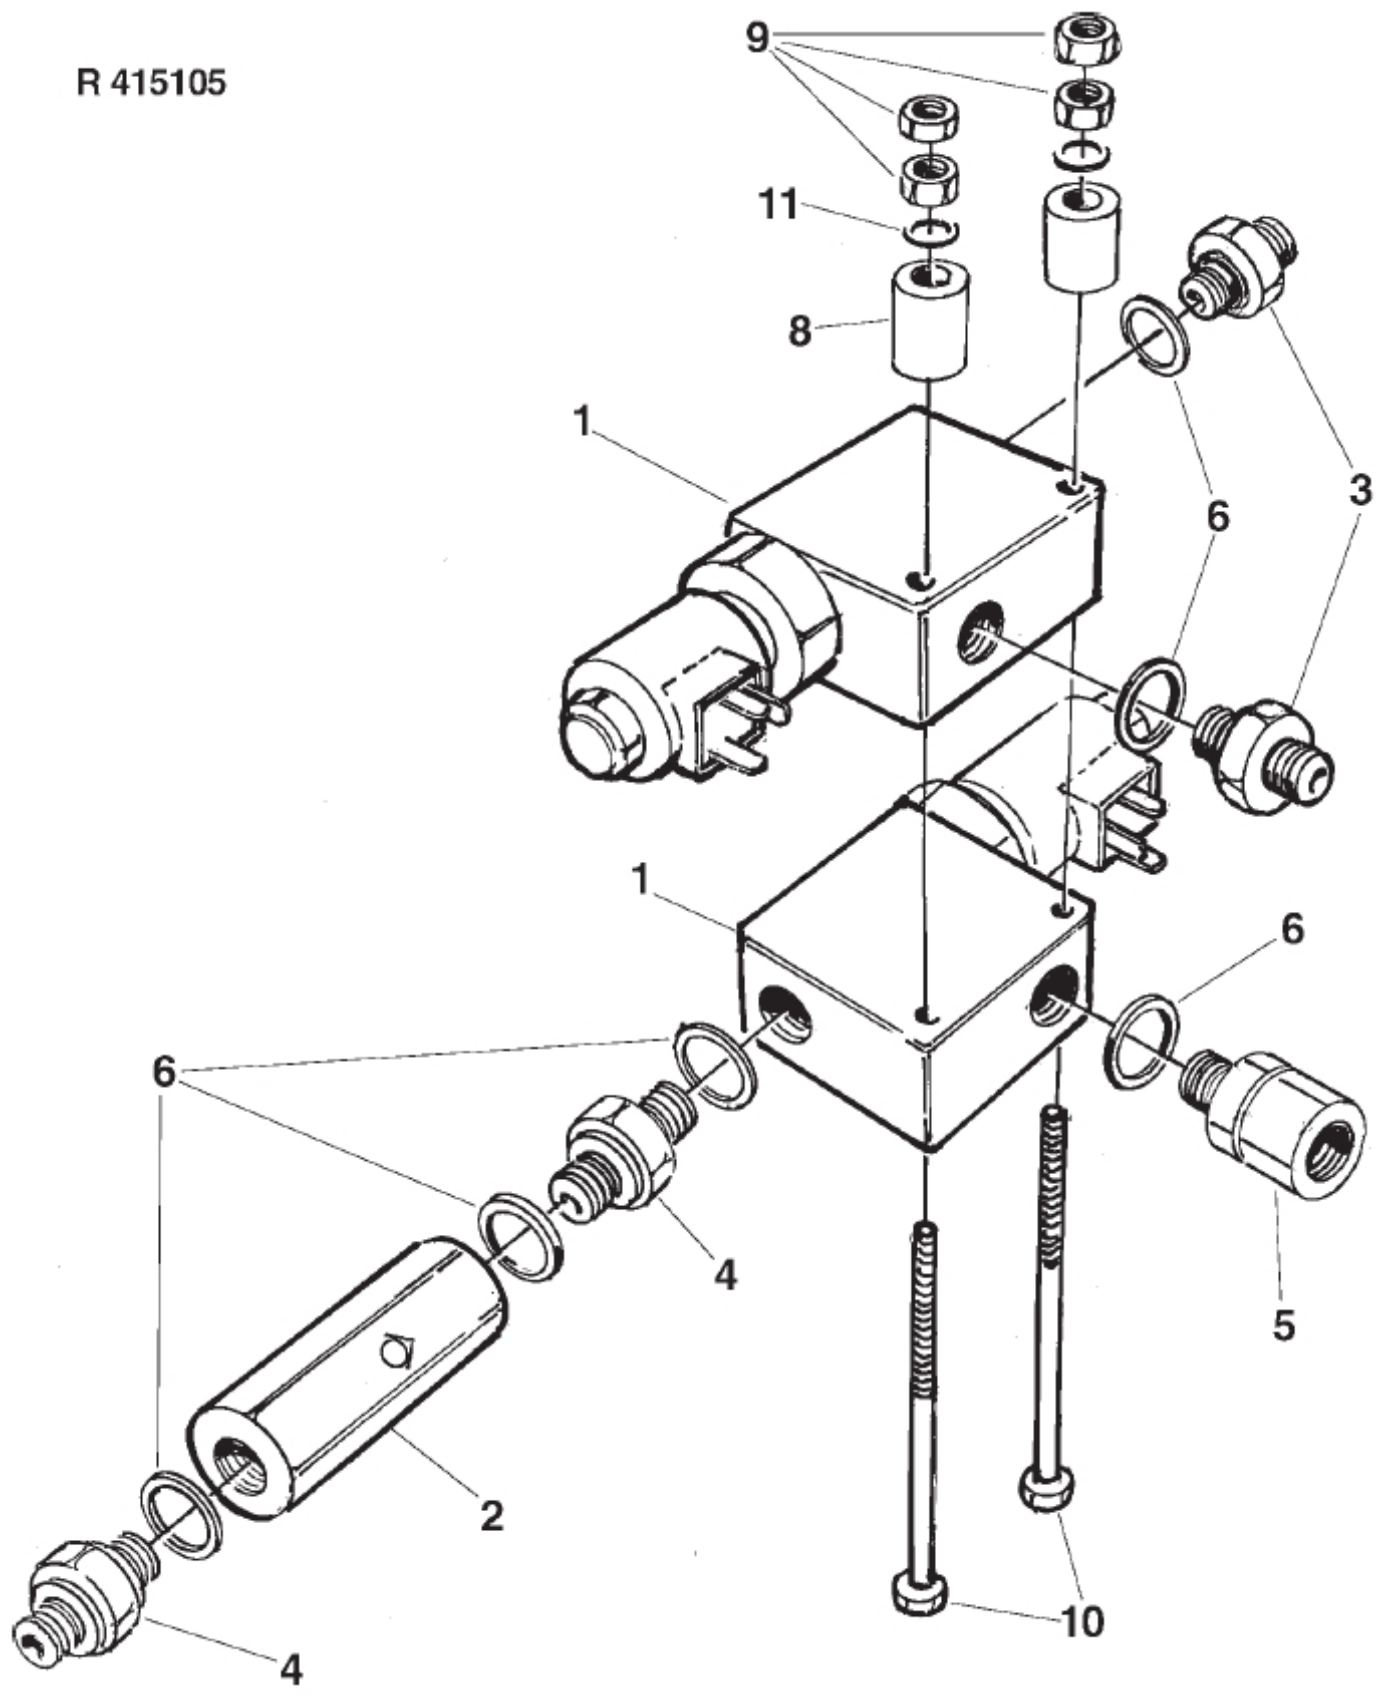

R 415105

Part assemblies Valve assy.

PartNo	Pos	Qty	Name	Specifications
301924		1 PCS	Valve assy.	
516042	1	2 PCS	Valve	
5045104	2	1 PCS	Check valve	BSP 1/2"
1120011	3	2	Adaptor	R1/2"-R3/8"
1120012	4	2	Adaptor	G 1/2"
5027425	5	1	Adaptor	
5013853	6	6	Dowty washer	Tredo 1/2", Part is included in kit 60007907 Hose cpl., 9032177 Hose cpl.
1109347	8	2 PCS	Spacer	
5011052	9	4 PCS	Nut	M6M M6
5002036	10	2 PCS	Screw	M6S 6x130
5013108	11	2	Washer	BRB 6,4 x 12 x 1,5