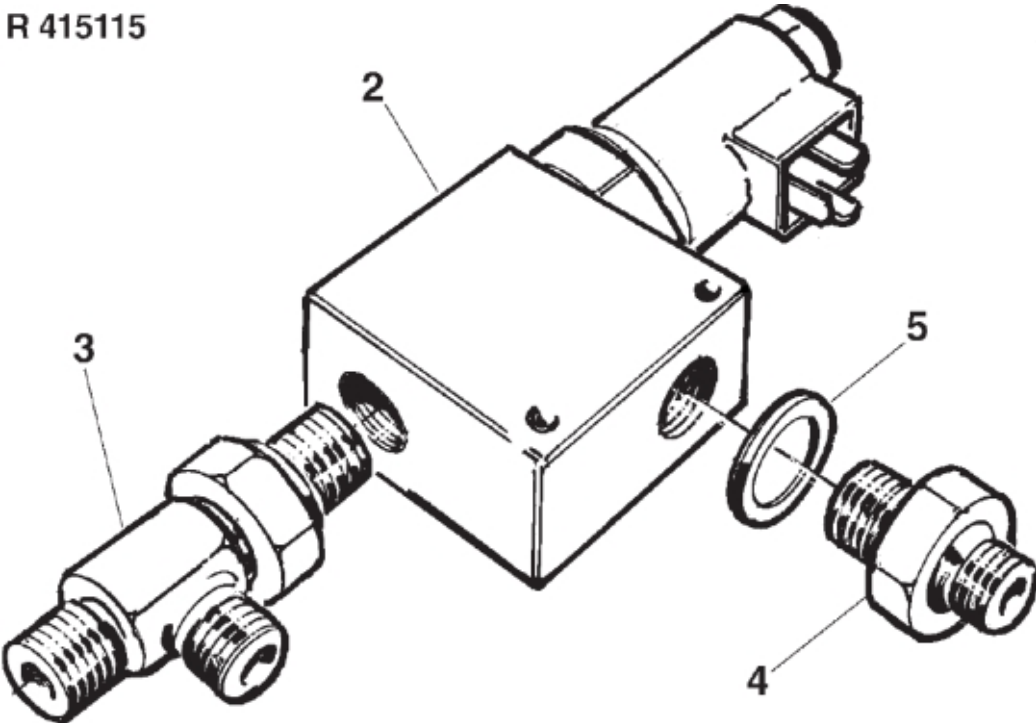

R 415115

Part assemblies Valve

PartNo	Pos	Qty	Name	Specifications
516048	2	1 PCS	Valve	
5027835	3	1 PCS	Adaptor	
1120011	4	1	Adaptor	R1/2"-R3/8"
5013853	5	1	Dowty washer	Tredo 1/2", Part is included in kit 60007907 Hose cpl., 9032177 Hose cpl.