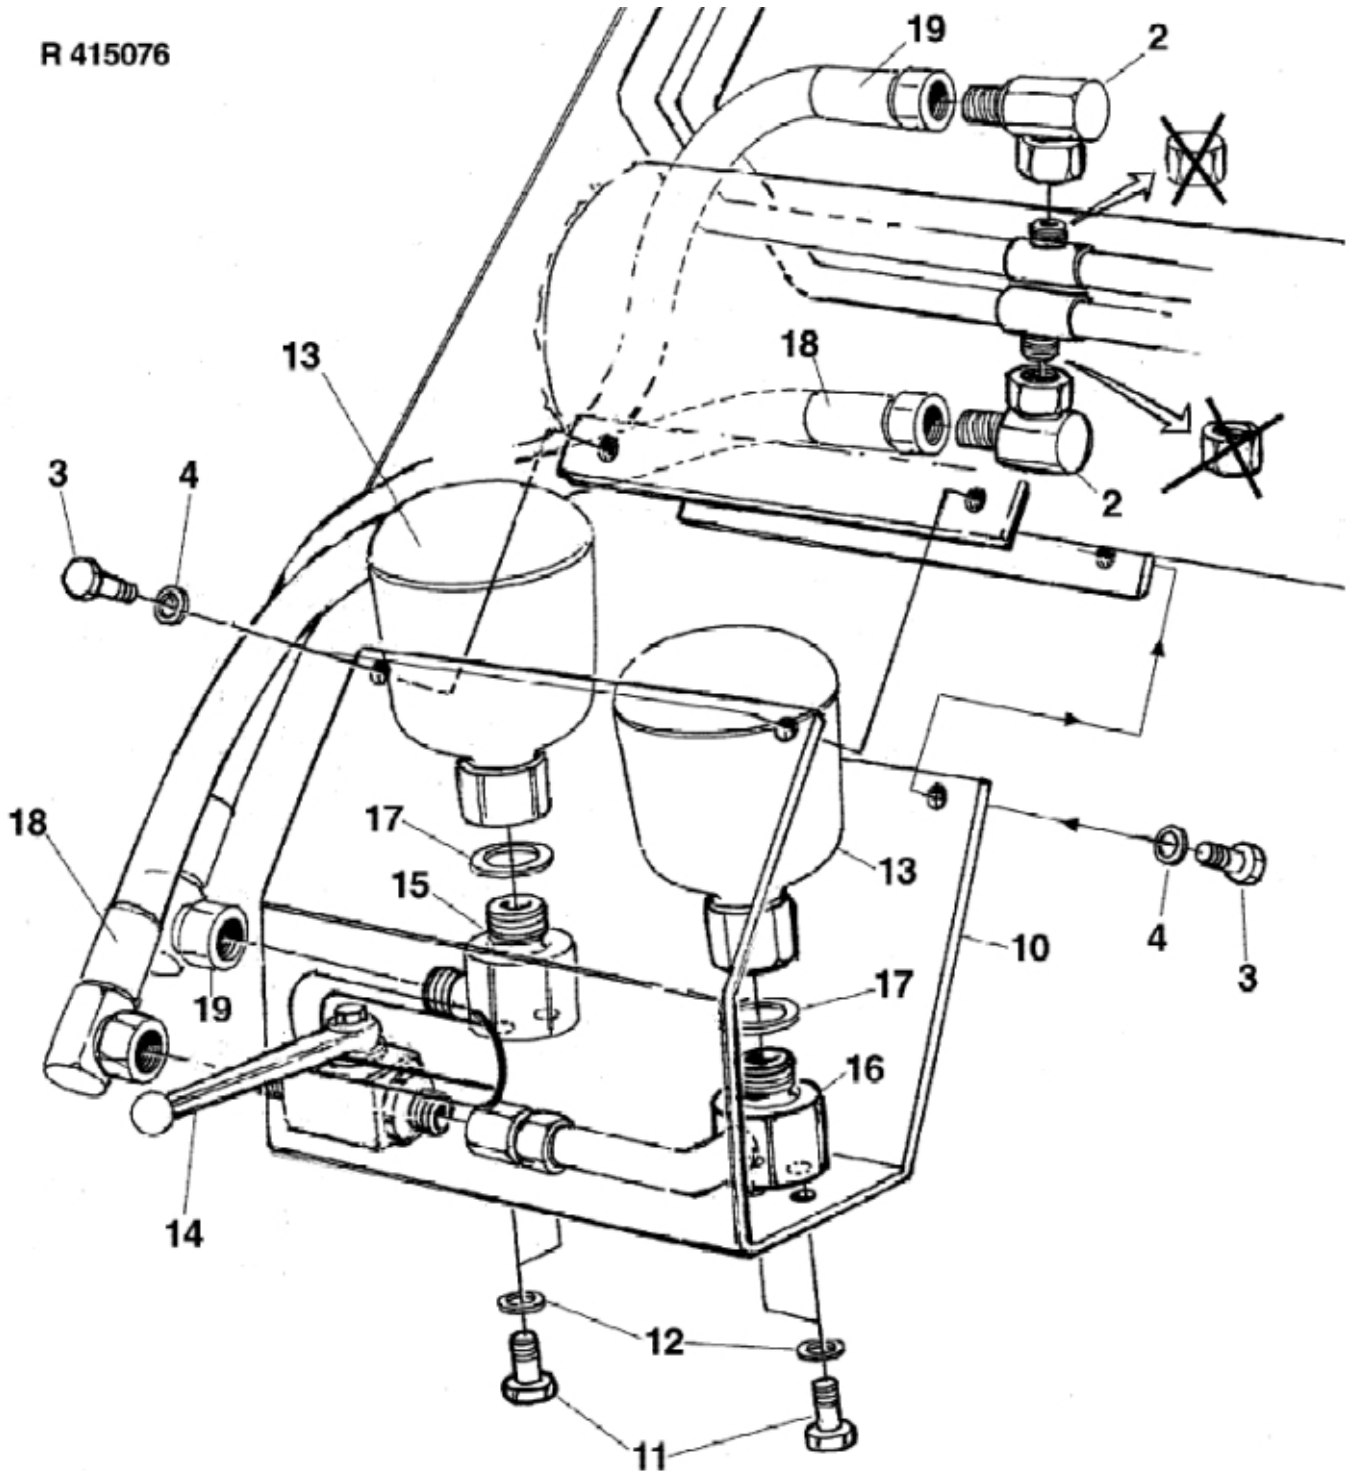

R 415076

Part assemblies		SoftDrive		
Specification		Year To: 31/12/2003 00:00:00		
PartNo	Pos	Qty	Name	Specifications
314080	1		SoftDrive	31/12/2003 00:00:00
1120099	2	2	Adaptor	3/8" BSP 90°
5002076	3	4	Screw	M6S M10 x 20 (8.8)
5013101	4	4	Washer	BRB 8,4 x 16
314083	10	1 PCS	Panel	
5002051	11	4	Screw	M6S 8 x 20
5013101	12	4	Washer	BRB 8,4 x 16
5045140	13	2	Accumulator	
513007	14	1 PCS	Shut-off valve	R 3/8"
1120409	15	1 PCS	Adaptor	R 3/8" - R 1/2 "
1120410	16	1 PCS	Adaptor	R 3/8 " - R 1/2 "
5013853	17	2	Dowty washer	Tredo 1/2", Part is included in kit 60007907 Hose cpl., 9032177 Hose cpl.
1103177	18	1 PCS	Hose	BSP 3/8"-90°-350
1103113	19	1 PCS	Hose	3/8" L=500 3/8GRLM - 3/8G90LMC