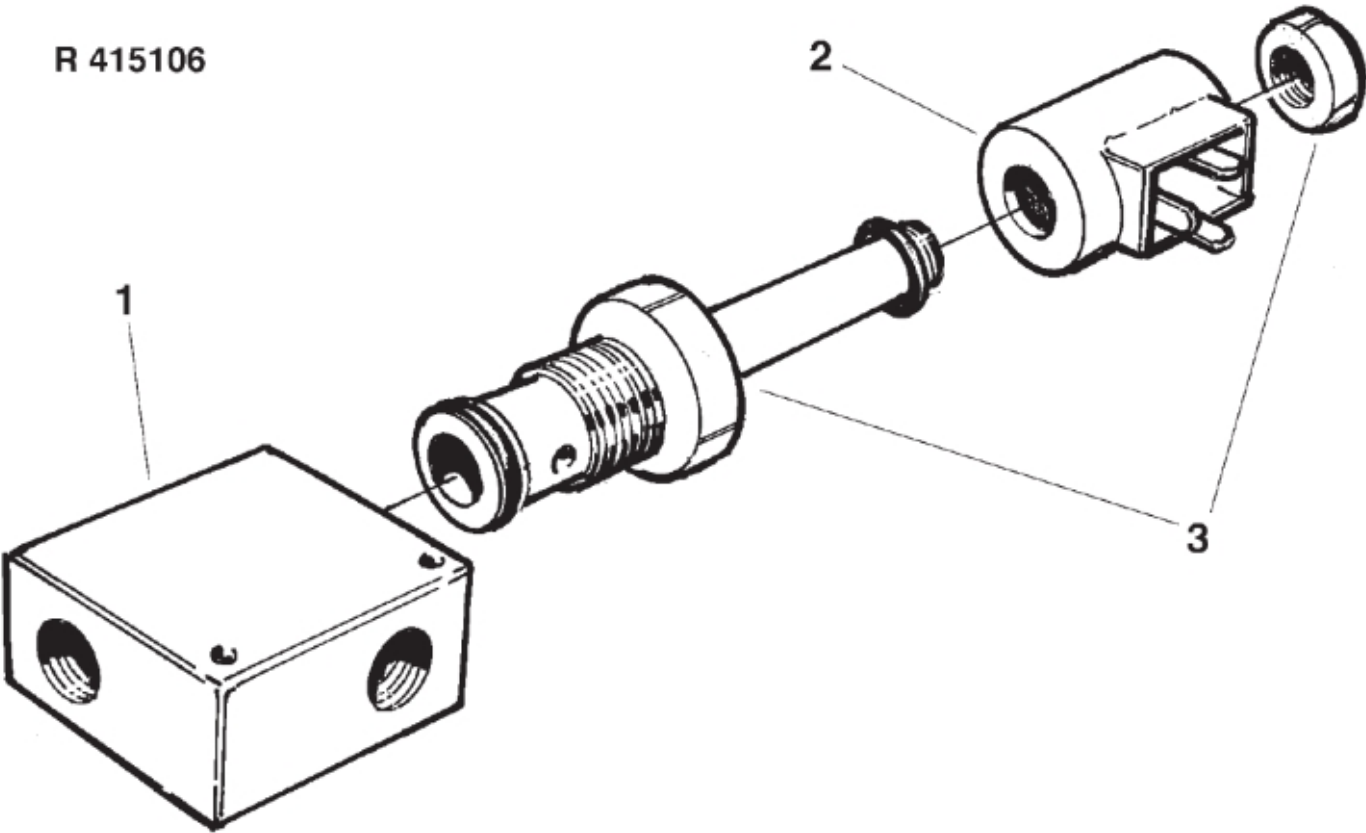

R 415106

Part assemblies Valve

PartNo	Pos	Qty	Name	Specifications
516044	1	1 PCS	Housing	
516045	2	1 PCS	Solenoid	
516046	3	1 PCS	Cartridge valve	