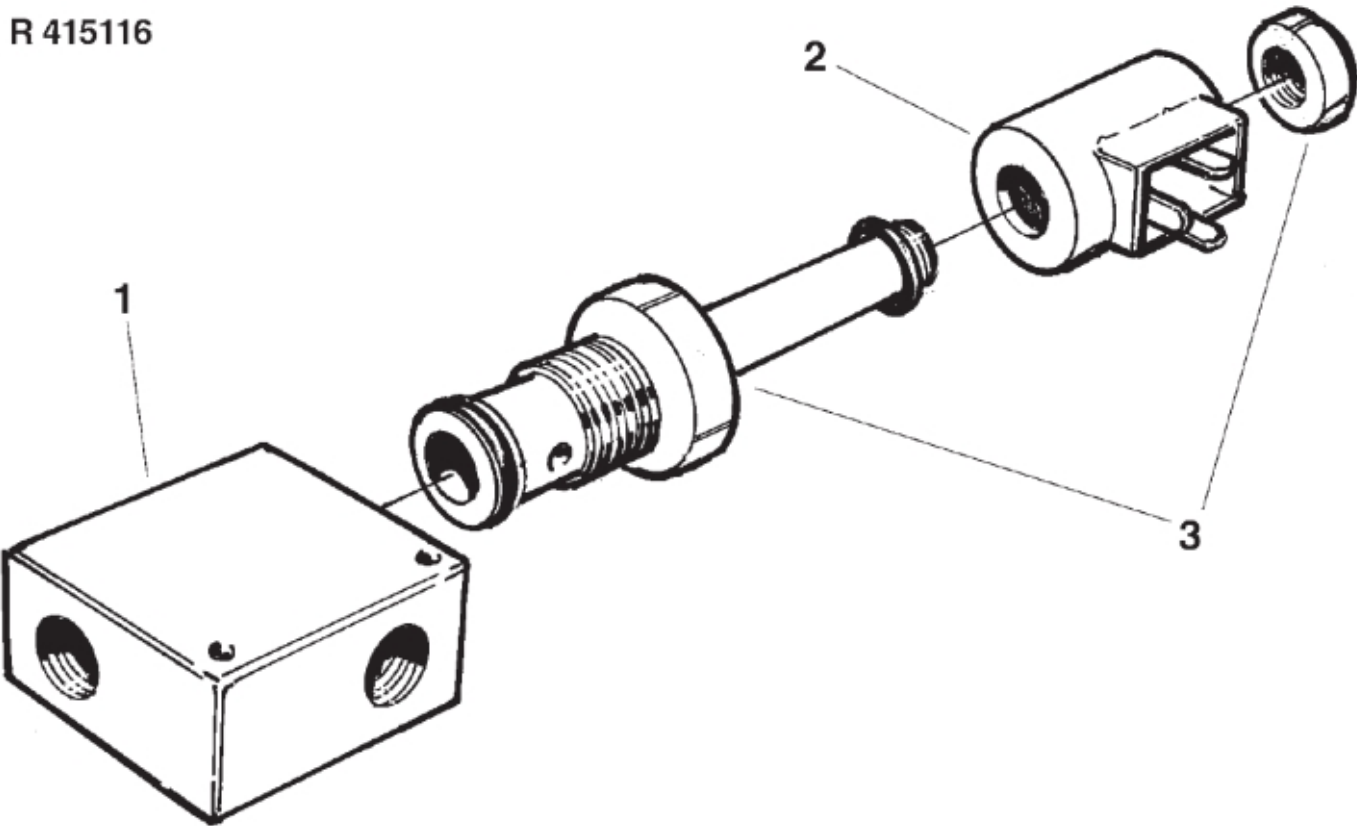

R 415116

Part assemblies Valve

PartNo	Pos	Qty	Name	Specifications
516044	1	1 PCS	Housing	
516045	2	1 PCS	Solenoid	
516049	3	1 PCS	Cartridge valve	