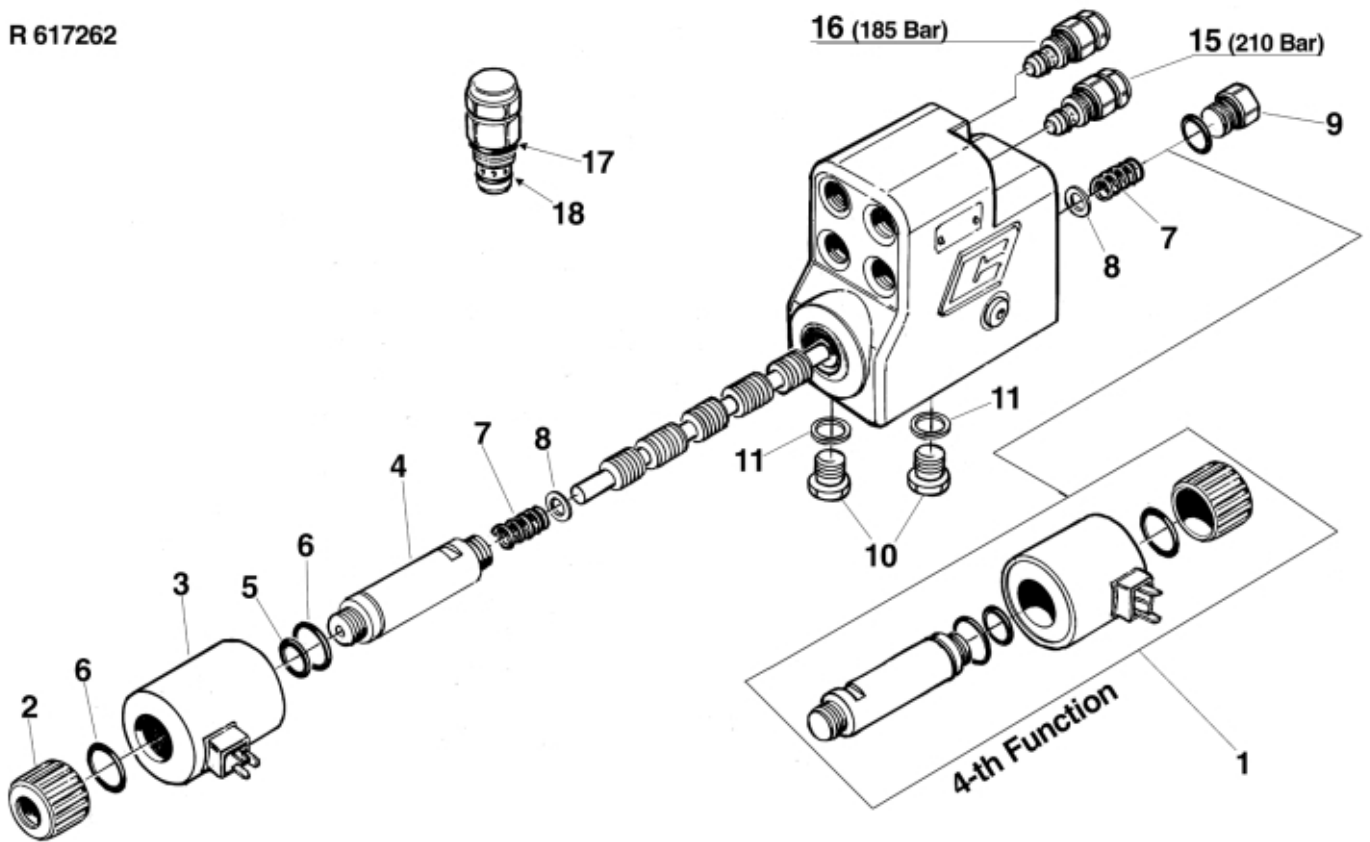

R 617262

Description Commercial Hydraulics
Part assemblies Control valve

PartNo	Pos	Qty	Name	Specifications
516139	2	1	Nut	
516140	3	1	Solenoid	
516141	4	1	Core	
5037016	5	1	O-ring	23.47x2.62
5037058	6	2	O-ring	29.87x1.78
516157	7	2 PCS	Spring	3450510846
516156	8	2 PCS	Washer	3450510843
516158	9	1 PCS	Plug	3450310842
5037016		1	O-ring	23.47x2.62
519045	10	2	Plug	1/2"
5013853	11	2	Dowty washer	Tredo 1/2", Part is included in kit 60007907 Hose cpl., 9032177 Hose cpl.
521259	16	1 PCS	Security Valve	185 bar
519041	17	1 PCS	O-ring	102/5/00397
519036	18	1 PCS	O-ring	102/5/00427
521260	15	1 PCS	Security Valve	210 bar