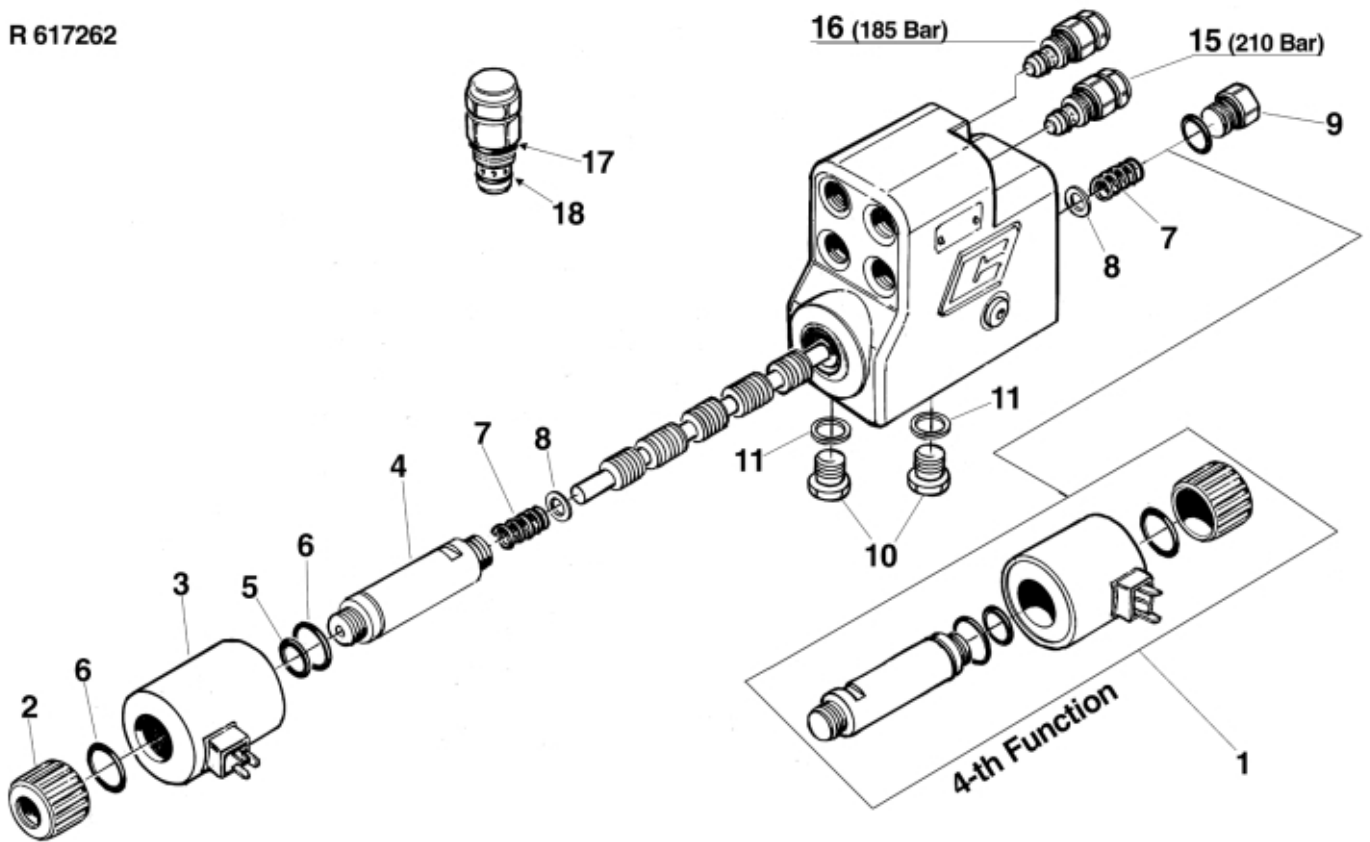

R 617262

Description Commercial Hydraulics
Part assemblies Control valve

PartNo	Pos	Qty	Name	Specifications
516139	2	2	Nut	
516140	3	2	Solenoid	
516141	4	2	Core	
5037016	5	2	O-ring	23.47x2.62
5037058	6	4	O-ring	29.87x1.78
516157	7	2 PCS	Spring	3450510846
516156	8	2 PCS	Washer	3450510843
521260	15	1 PCS	Security Valve	210 bar
521259	16	1 PCS	Security Valve	185 bar
519041	17	1 PCS	O-ring	102/5/00397
519036	18	1 PCS	O-ring	102/5/00427