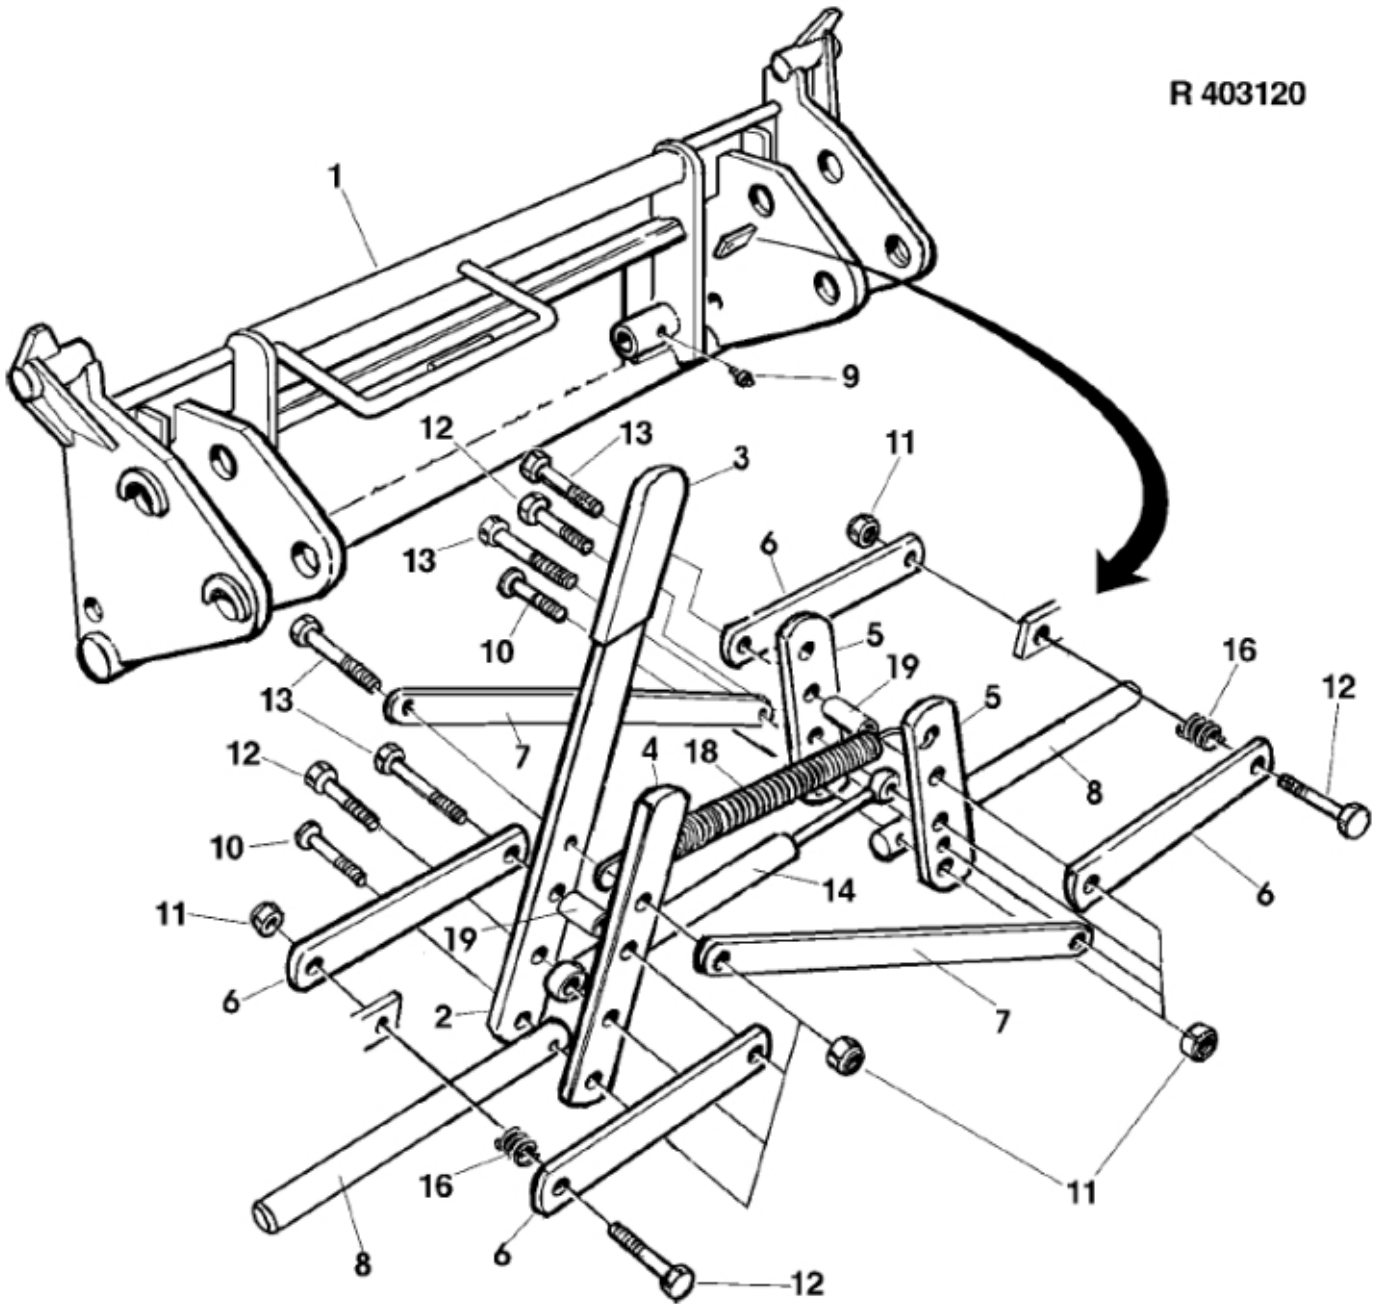

R 403120

Description (Combi) Euro/ALO STD (8 +3)
Part assemblies Tool carrier
Specification Specification: Glossy Black
Year From: 01/01/2002 00:00:00

PartNo	Pos	Qty	Name	Specifications
5201183	1	1 PCS	Frame	
5201185	2	1	Locking Handle	
5022144	3	1	Cover	
246704	4	1 PCS	Stay	
246703	5	2 PCS	Stay	
246723	6	4 PCS	Stay	
246707	7	2 PCS	Stay	
246706	8	2 PCS	Latch Bolt	Ø 20 x 265
5023005	9	2	Greaser	M 10 x 1
233129	10	2 PCS	Screw	
5011554	11	10	Nut	Loc-King M10
5002080	12	4	Screw	M6S 10 x 60
5002083	13	4 PCS	Screw	M6S M10x75
5020627	14	1 PCS	Gas spring	200N
1101017	16	2 PCS	Spring	
1101035	18	1	Spring	
246735	19	2 PCS	Spacer Sleeve	