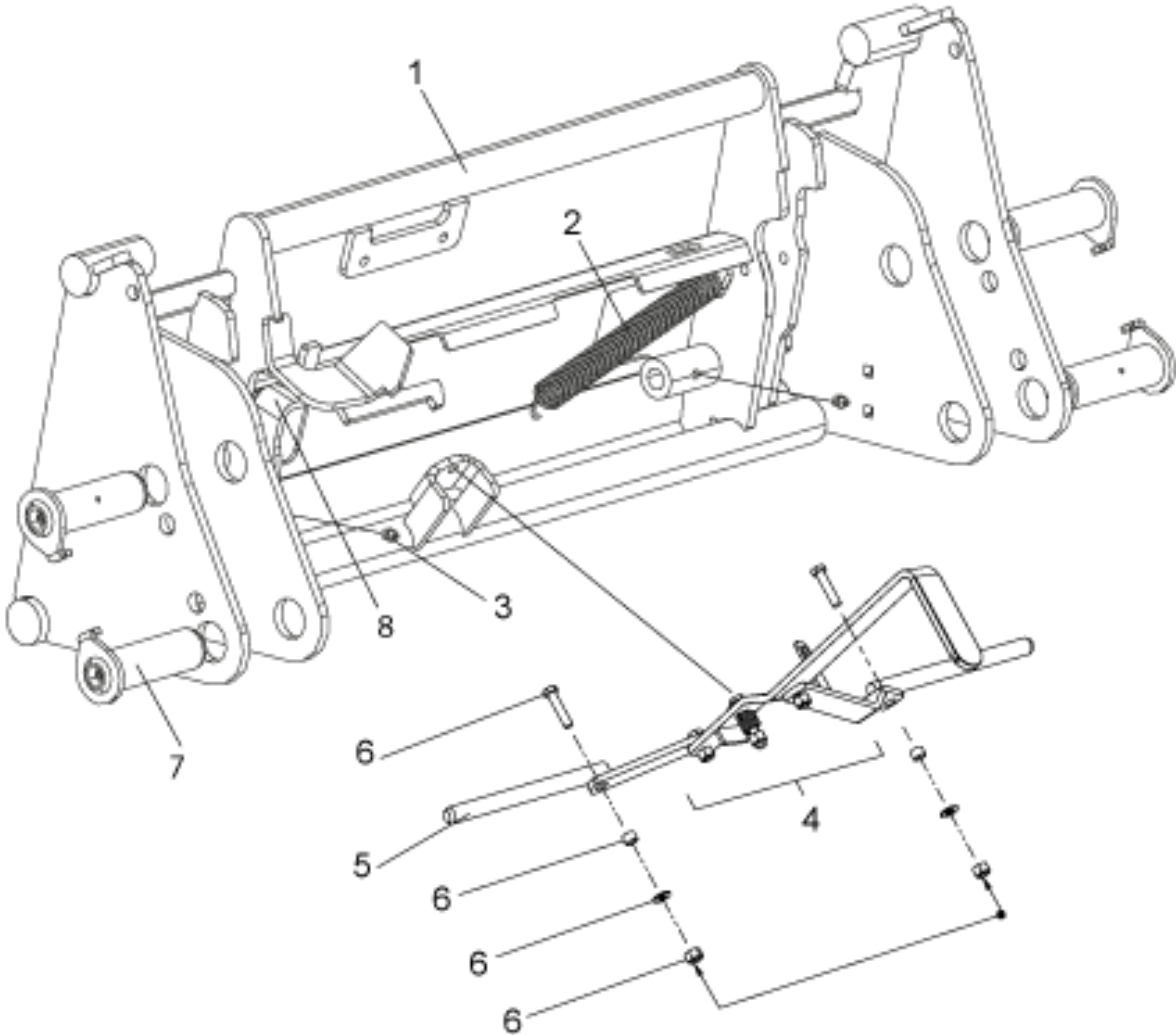

3 = ALÖ Std.  
8 = EURO

r5229832

---

**Description** Tool carrier  
**Part assemblies** Euro/Alo Type 3  
**Specification** Specification: Black Texture

---

<b>PartNo</b>	<b>Pos</b>	<b>Qty</b>	<b>Name</b>	<b>Specifications</b>
5229835-19	1	1	Tool carrier	MF Red
1101035	2	1	Spring	
5023005	3	2	Greaser	M 10 x 1
5220341	4	1	Lever kit	
4500865	5	2	Pin kit	Includes 4500867
4500867	6	2	• Screw kit	Included in Pin kit
60021067	7	1	Pin kit	Replaces 9020071
4500328	8	1	Click-on	