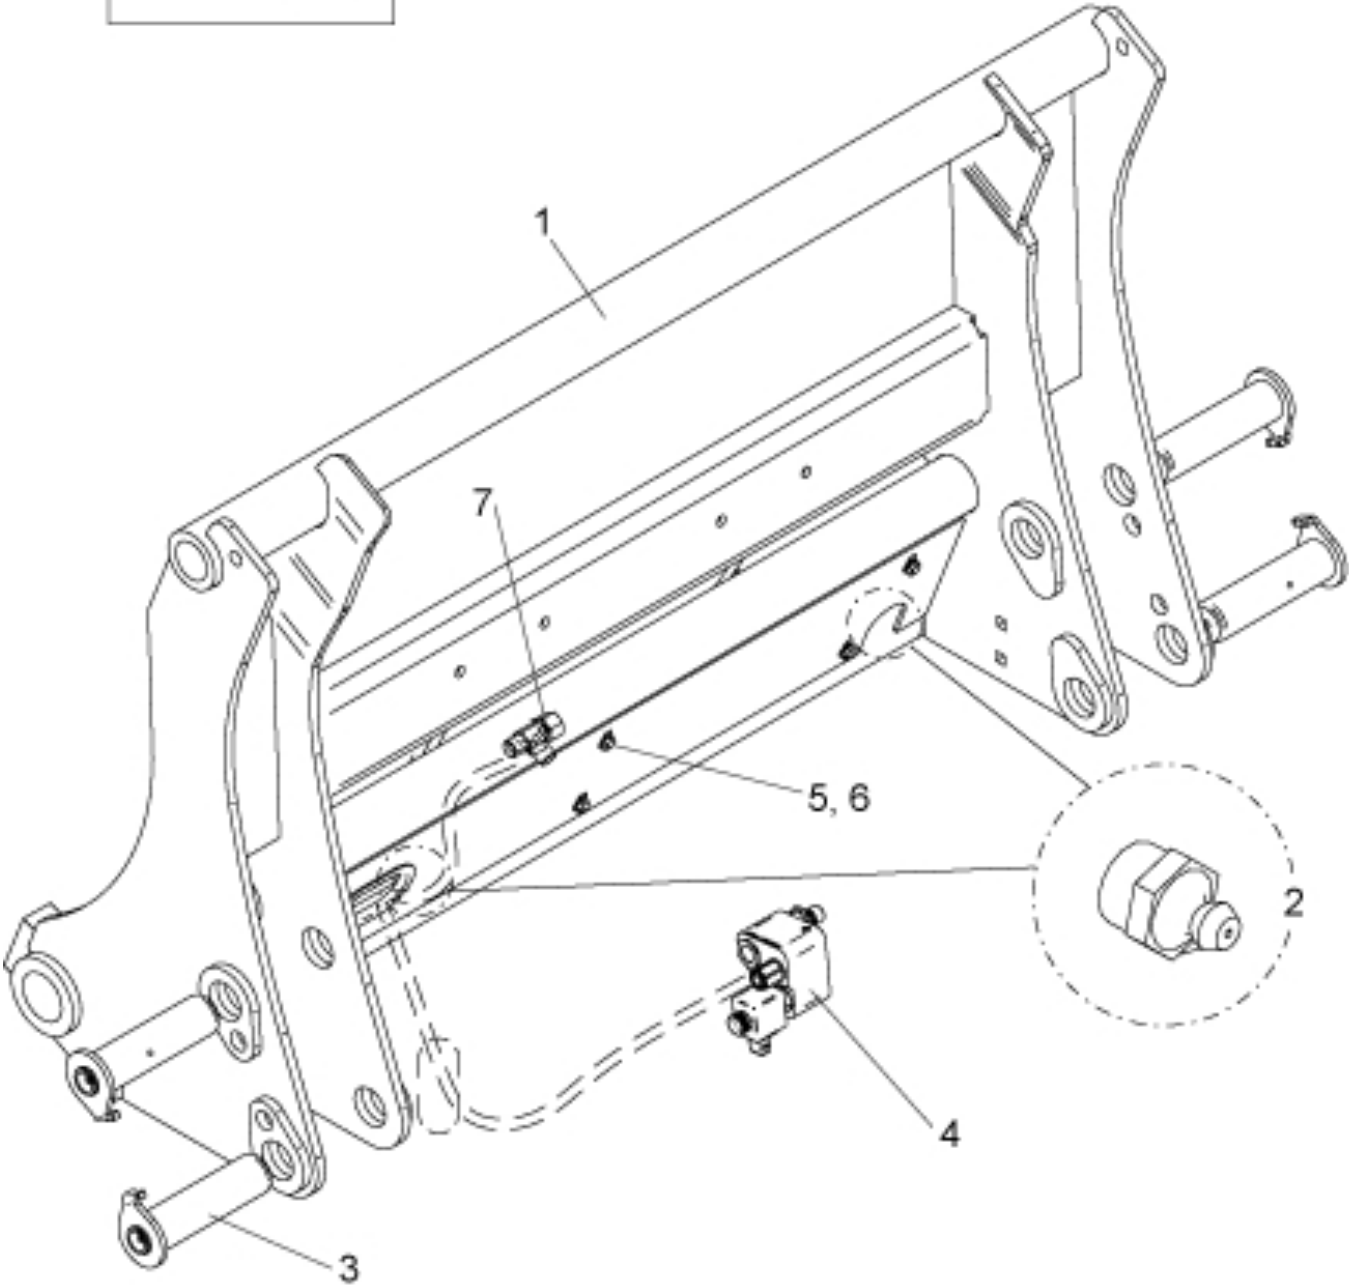

9 = Volvo BM (Stora)

r5219073a

Description Tool carrier
Part assemblies Big BM

PartNo	Pos	Qty	Name	Specifications
5219064-19	1	1 PCS	Tool carrier	MF Red
5023005	2	2	Greaser	M 10 x 1
60021068	3	1 PCS	Pin kit	Replaces 9020072
10550456	4	1 PCS	Valve	
5002051	5	6	Screw	M6S 8 x 20
5013101	6	6	Washer	BRB 8,4 x 16
5027454	7	1	L-coupling	