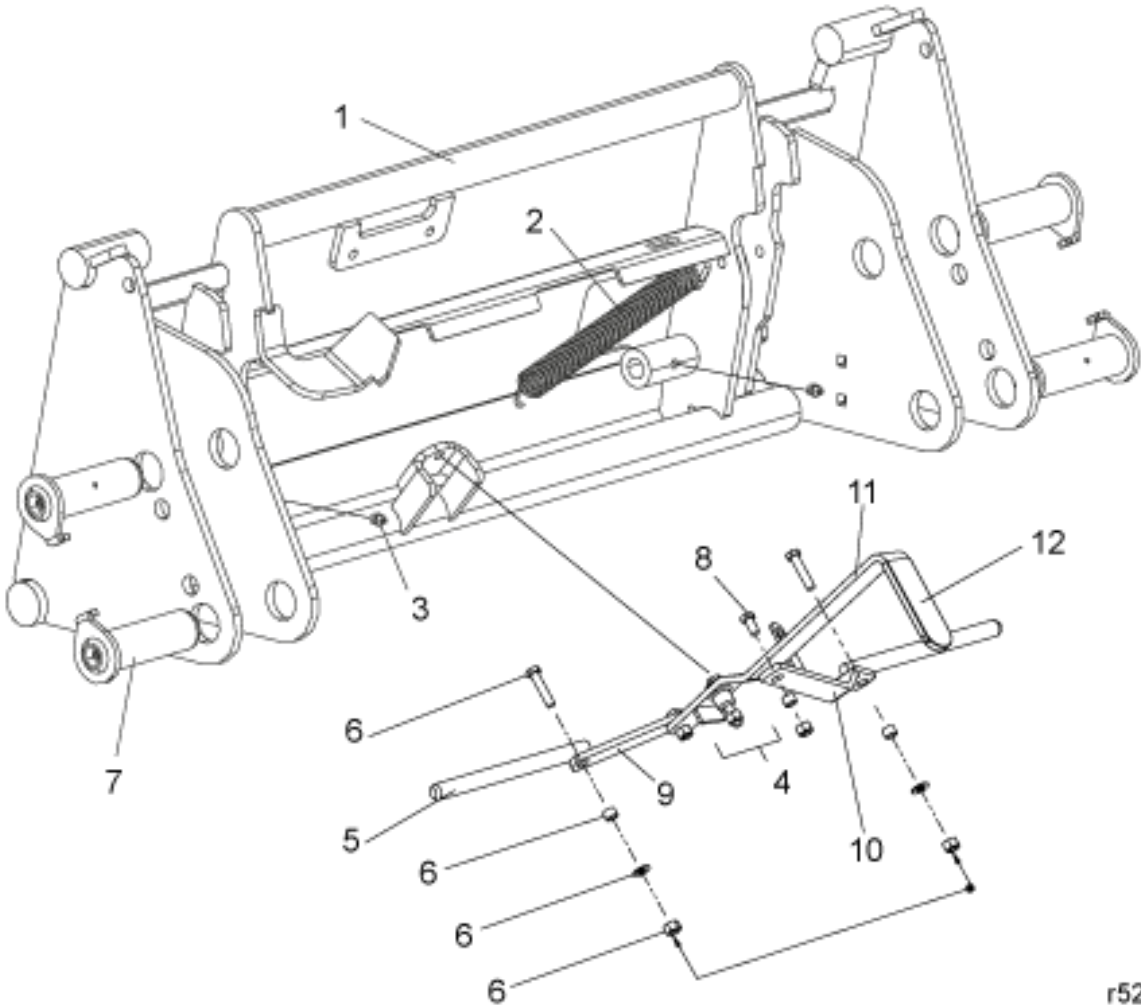

3 = ALÖ Std.  
8 = EURO

r5229831\_old

---

**Description** Tool carrier  
**Part assemblies** Euro/Alo Type 3  
**Specification** Serial number to: 723698

---

<b>PartNo</b>	<b>Pos</b>	<b>Qty</b>	<b>Name</b>	<b>Specifications</b>
5229835-19	1	1	Tool carrier	MF Red
1101035	2	1	Spring	
5023005	3	2	Greaser	M 10 x 1
4500366	4	1 PCS	Turning Centre Kit	
4500865	5	2	Pin kit	Includes 4500867
4500867	6	2	• Screw kit	Included in Pin kit
60021067	7	1	Pin kit	Replaces 9020071
5002077	8	2	Screw	M6S 10x30
5220345	9	1 PCS	Shaft	
5220343	10	1 PCS	Shaft	
5220342	11	1 PCS	Lever	
5022144	12	1	Cover	