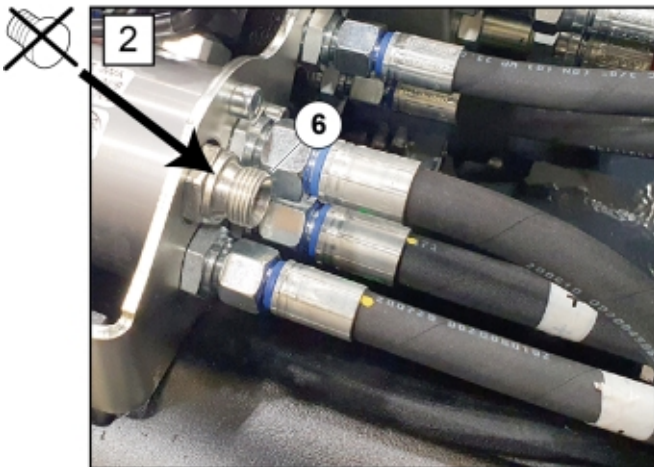

Tightening torque 1/2" adaptors 70±5 Nm

M 60067024

Part assemblies SoftDrive kit

PartNo	Pos	Qty	Name	Specifications
5045024	1	1	Accumulator	
5013853	2	1	Dowty washer	Tredo 1/2", Part is included in kit 60007907 Hose cpl., 9032177 Hose cpl.
1120123	3	1 PCS	Adaptor	R 1/2"K - R 1/2"K
60067037	4	1 PCS	Hose	1/2" L=150 1/2GRLM 1/2GRU
5033621	5	1	Cable tie	4.6x150
1120012	6	1	Adaptor	G 1/2"