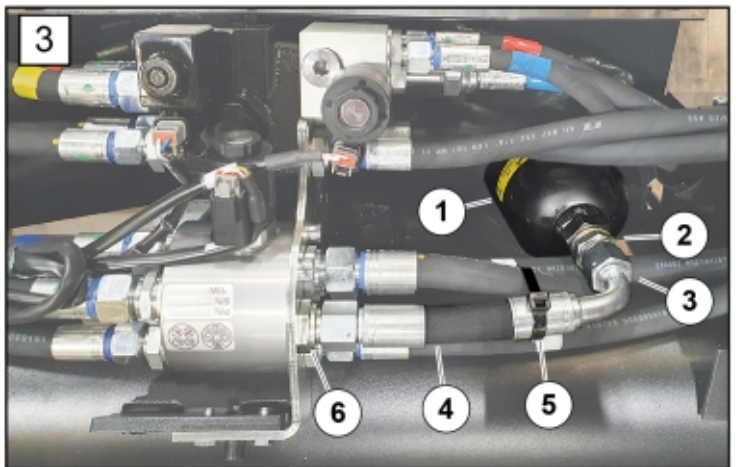

Tightening torque 1/2" adaptors 70±5 Nm

M 60067024

Part assemblies SoftDrive kit

PartNo	Pos	Qty	Name	Specifications
5045024	1	1	Accumulator	
5013853	2	1	Dowty washer	Tredo 1/2", Part is included in kit 60007907 Hose cpl., 9032177 Hose cpl.
1120123	3	1 PCS	Adaptor	R 1/2"K - R 1/2"K
60067037	4	1 PCS	Hose	1/2" L=150 1/2GRLM 1/2GRU
5033621	5	1	Cable tie	4.6x150
1120012	6	1	Adaptor	G 1/2"