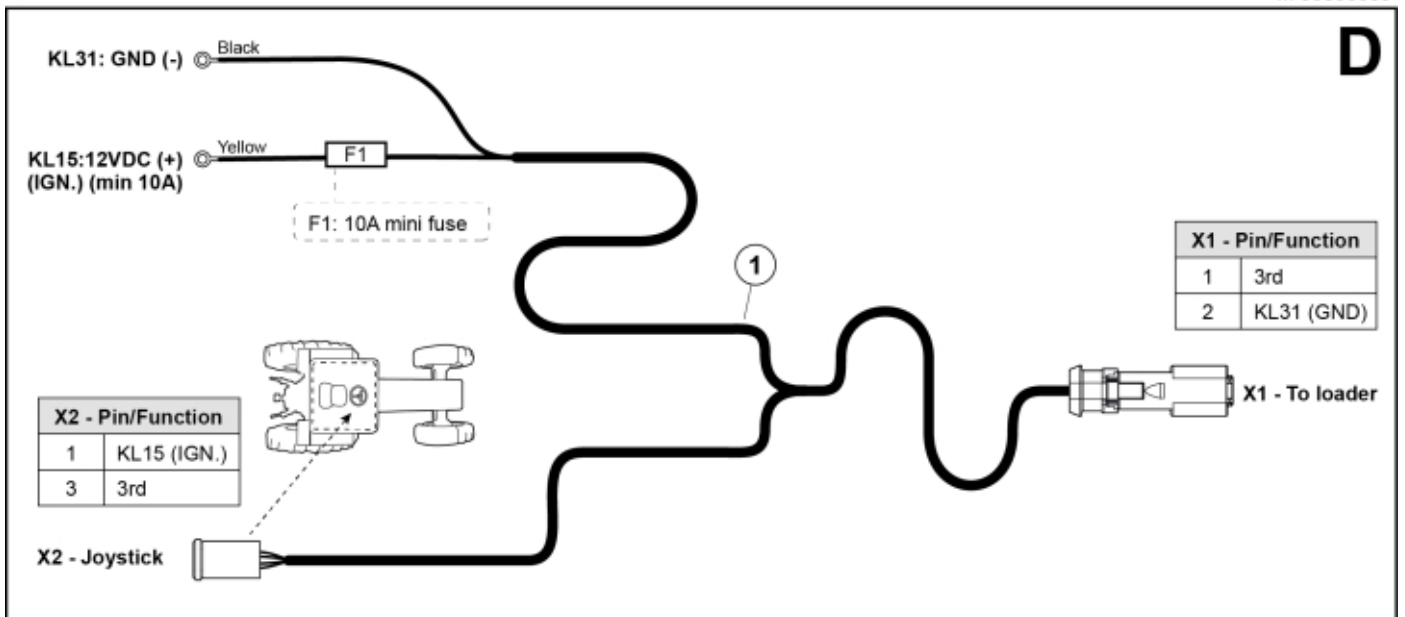

M 60068680

---

**Description** Direct controlled/Hose kit  
**Part assemblies** 3rd service kit

---

<b>PartNo</b>	<b>Pos</b>	<b>Qty</b>	<b>Name</b>	<b>Specifications</b>
60068680		1	3rd service kit	
60068682	1	1	Wiring harness	
59030140	2	1	Handle	3rd
5033621	3	8	Cable tie	4.6x150
59031100	5	1	Pin	
5052105	6	1	Stop screw	MS6SS M6x10