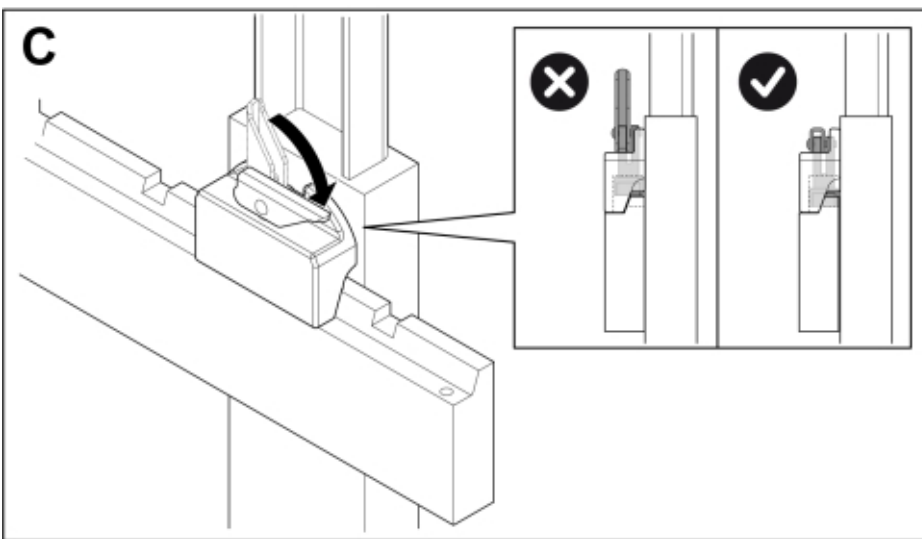

M 11256058

Part assemblies Pallet fork S - Euro
Specification Year From: 01/01/2013 00:00:00

PartNo	Pos	Qty	Name	Specifications
11256058	1	1	Pallet fork S - Euro	01/01/2013 00:00:00
5004919	2	2	Screw	MC6S M8x16