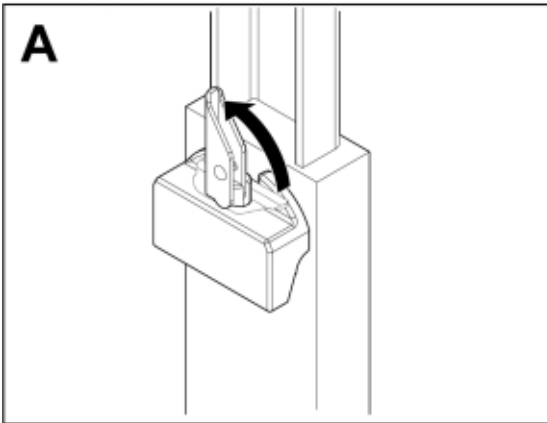

M 11256058

Part assemblies Pallet fork S - Euro
Specification Year From: 01/01/2013 00:00:00

PartNo	Pos	Qty	Name	Specifications
11256058	1	1	Pallet fork S - Euro	01/01/2013 00:00:00
5004919	2	2	Screw	MC6S M8x16