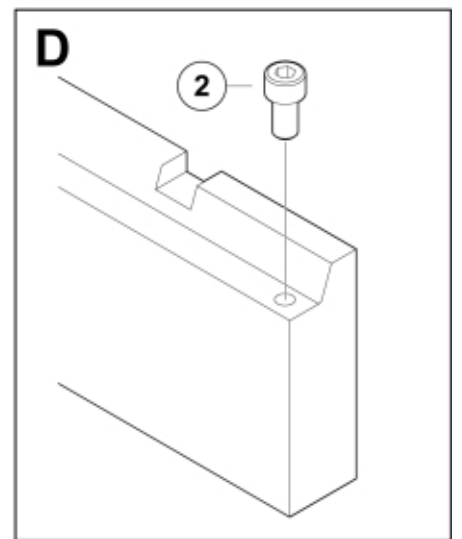

M 11256058

Part assemblies Pallet fork S - Euro
Specification Year From: 01/01/2013 00:00:00

PartNo	Pos	Qty	Name	Specifications
11256058	1	1	Pallet fork S - Euro	01/01/2013 00:00:00
5004919	2	2	Screw	MC6S M8x16