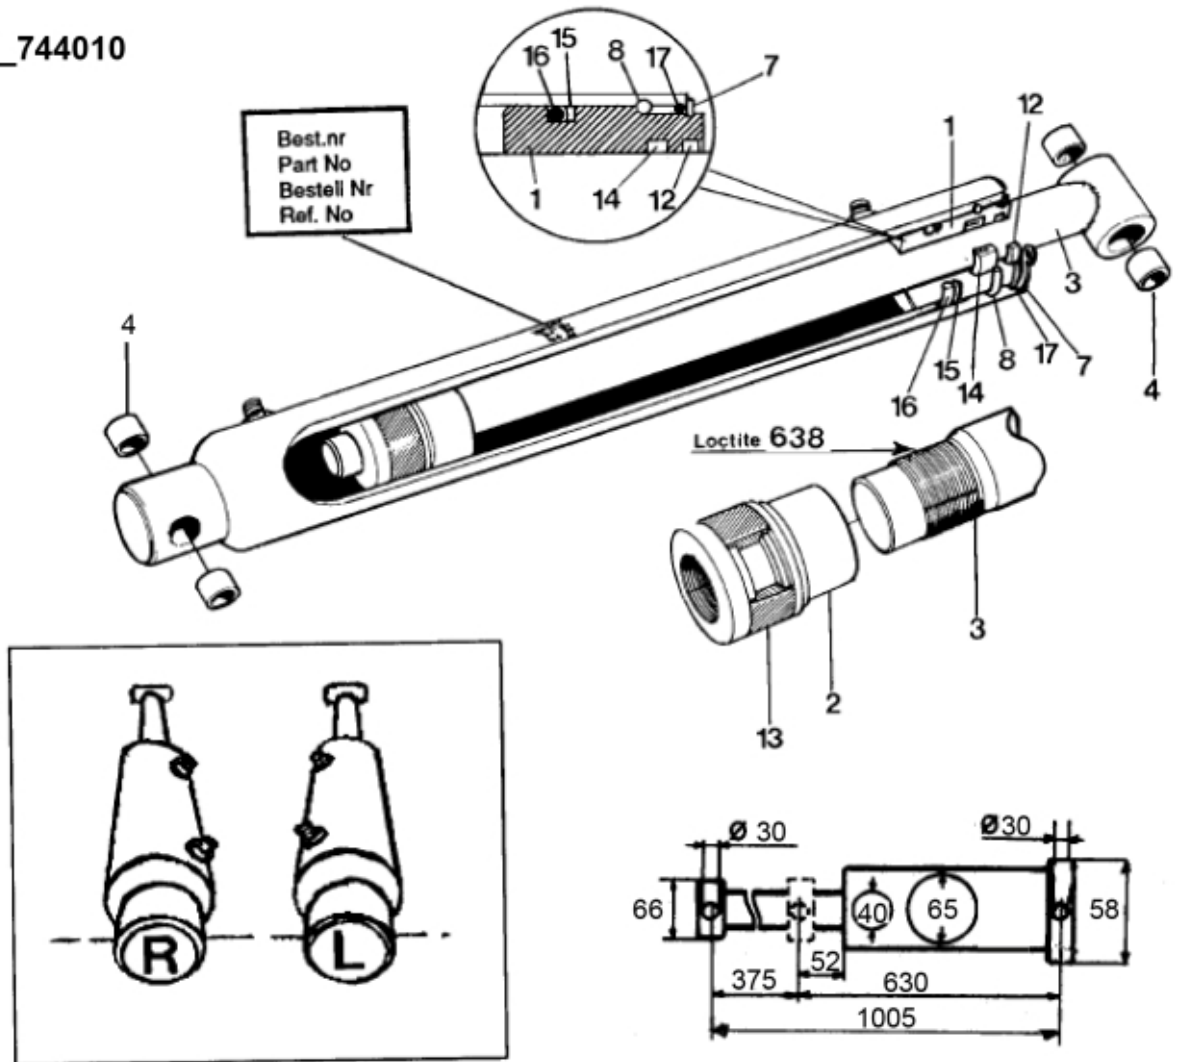

R 743010\_744010

---

**Description** 65/40  
**Part assemblies** Cylinder RH  
**Specification** Year To: 31/12/2001 00:00:00

---

<b>PartNo</b>	<b>Pos</b>	<b>Qty</b>	<b>Name</b>	<b>Specifications</b>
727011	1	1	Bearing	
719012	2	1	Piston	
743023	3	1	Piston rod	(7 43 013)
5018515	4	4	Bushing	D30 L=20
5016608	7	1	Circlip	
5016668	8	1	Retaining ring	
5036155		1	Seal kit	D65/40