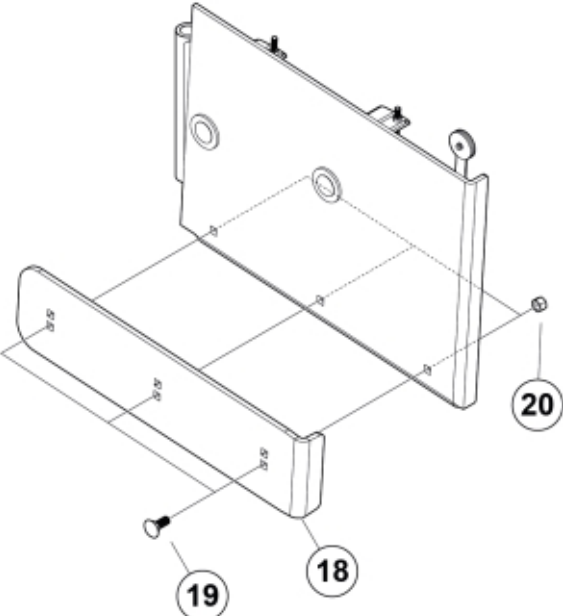

r60039908

Description Bucket SC M+ 230
Part assemblies Flap LH cpl.

PartNo	Pos	Qty	Name	Specifications
60039908		1	Flap LH cpl.	
60062870	1	1 PCS	Spring	
60062875	2	1 PCS	Spring	
60070823	3	1 PCS	Pivot Pin	
60070962	4	1 PCS	Bracket	
60070966	5	1 PCS	Reflector	
60071051	6	1 PCS	Reflector	
60071541	7	2 PCS	Screw	
5011054	8	4	Nut	M6M M10
5004917	9	1	Screw	
5215131	10	1	Locking cover	
5051598	11	2 PCS	Screw	MVBF M20x70
60024963	12	2 PCS	Washer	
5050574	13	2 PCS	Washer	21x50x6
5011559	14	2	Nut	Loc-king M20x2,5 (10), Part is included in kit 11255098 Attachment kit Dieci Large, 11255234 Attachment kit Dieci Medium, 11255238 Attachment kit Dieci Small, 11255241 Attachment kit JLG Deutz, 11255233 Attachment kit Schäffer type SWH, 11255326 Attachment kit Weidemann, 11255184 Attachment kit CAT TH, 11255096 Attachment kit Merlo
5006030	15	1 PCS	Screw	
20708137	16	1	Nut	M6 FZB, 708137
60039792	17	2 PCS	Spacer	
60132330-22	18	1	Bolt-on cutting edge	
5006038	19	3 PCS	Screw	MVBF M16x45
5011557	20	3	Nut	Loc-King M16