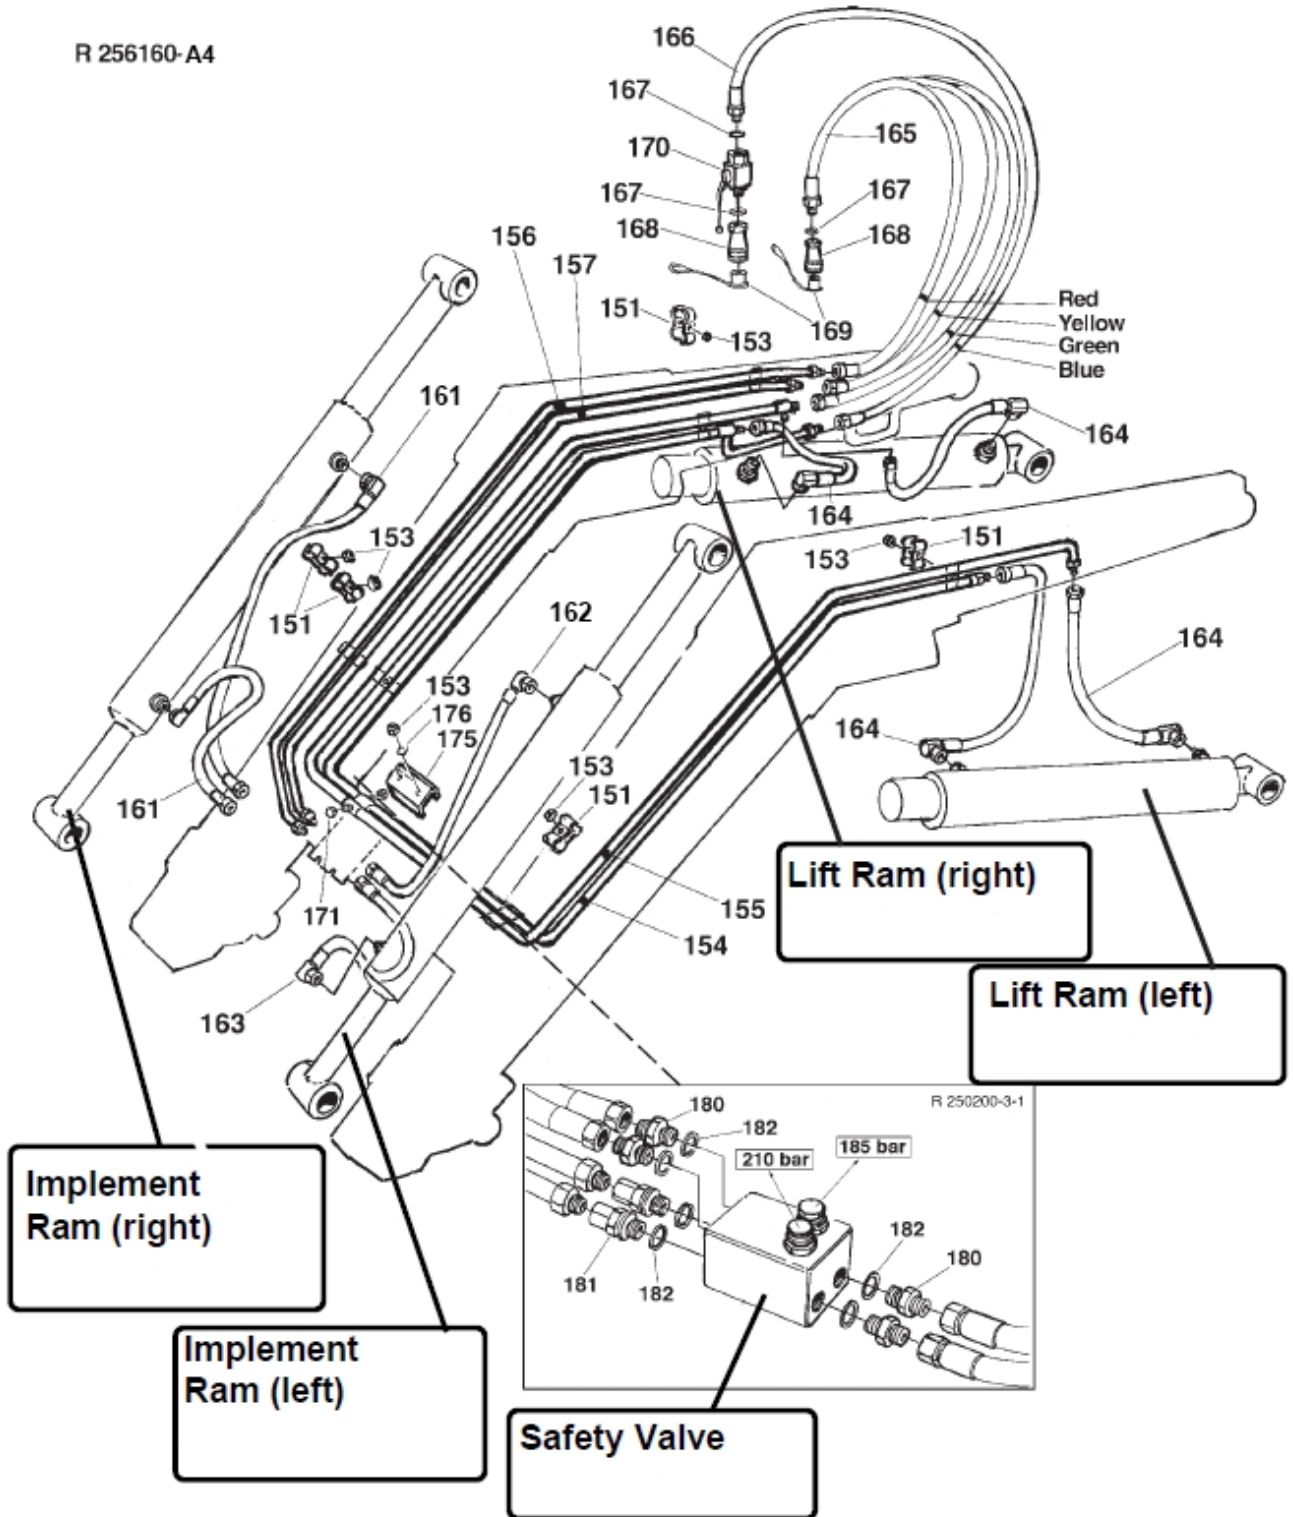

## HYDRAULIC / RAMS

R 256160-A4

**Description** Q 1070 DM  
**Part assemblies** Hydraulics

PartNo	Pos	Qty	Name	Specifications
262130	151	16 PCS	Pipe Anchor	
5011053	153	10	Nut	M6M M8
277421	154	1 PCS	Oil pipe	Blue
277420	155	1 PCS	Oil pipe	Green
246642	156	1 PCS	Oil pipe	Red
246643	157	1 PCS	Oil pipe	Yellow
1103147	161	2 PCS	Hose	3/8"
1103152	162	1 PCS	Hose	R3/8 - 90° - 930
1103431	163	1 PCS	Hose	3/8"
9030833	164	4 PCS	Hose	R 3/8 - 90° - 440
9030831	165	3 PCS	Hose	R 1/2 x 1300
1103470	166	1 PCS	Hose	R 1/2 x 1200
5013853	167	5	Dowty washer	Tredo 1/2", Part is included in kit 60007907 Hose cpl., 9032177 Hose cpl., Part is included in kit 60007907 Hose cpl., 9032177 Hose cpl.
5044127	168	4	Quick Coupling	1/2", Part is included in kit 60007907 Hose cpl., 9032177 Hose cpl.
5044130	169	4	Dust Cover	Part is included in kit 60007907 Hose cpl., 9032177 Hose cpl.
513006	170	1 PCS	Shut-off valve	R1/2". Replaced by 5033898
5026631	171	2 PCS	Plug	BSP 3/8" Only fitted on loaders without SOFT DRIVE
267605	175	1 PCS	Hose clamp	
5013101	176	2	Washer	BRB 8,4 x 16
511153			Safety Valve	Only fitted on loaders without SELECTO
1120011	180	4	• Adaptor	R1/2"-R3/8"
5027425	181	2	• Adaptor	
5013853	182	6	• Dowty washer	Tredo 1/2", Part is included in kit 60007907 Hose cpl., 9032177 Hose cpl., Part is included in kit 60007907 Hose cpl., 9032177 Hose cpl.
511151		1 PCS	• Valve	