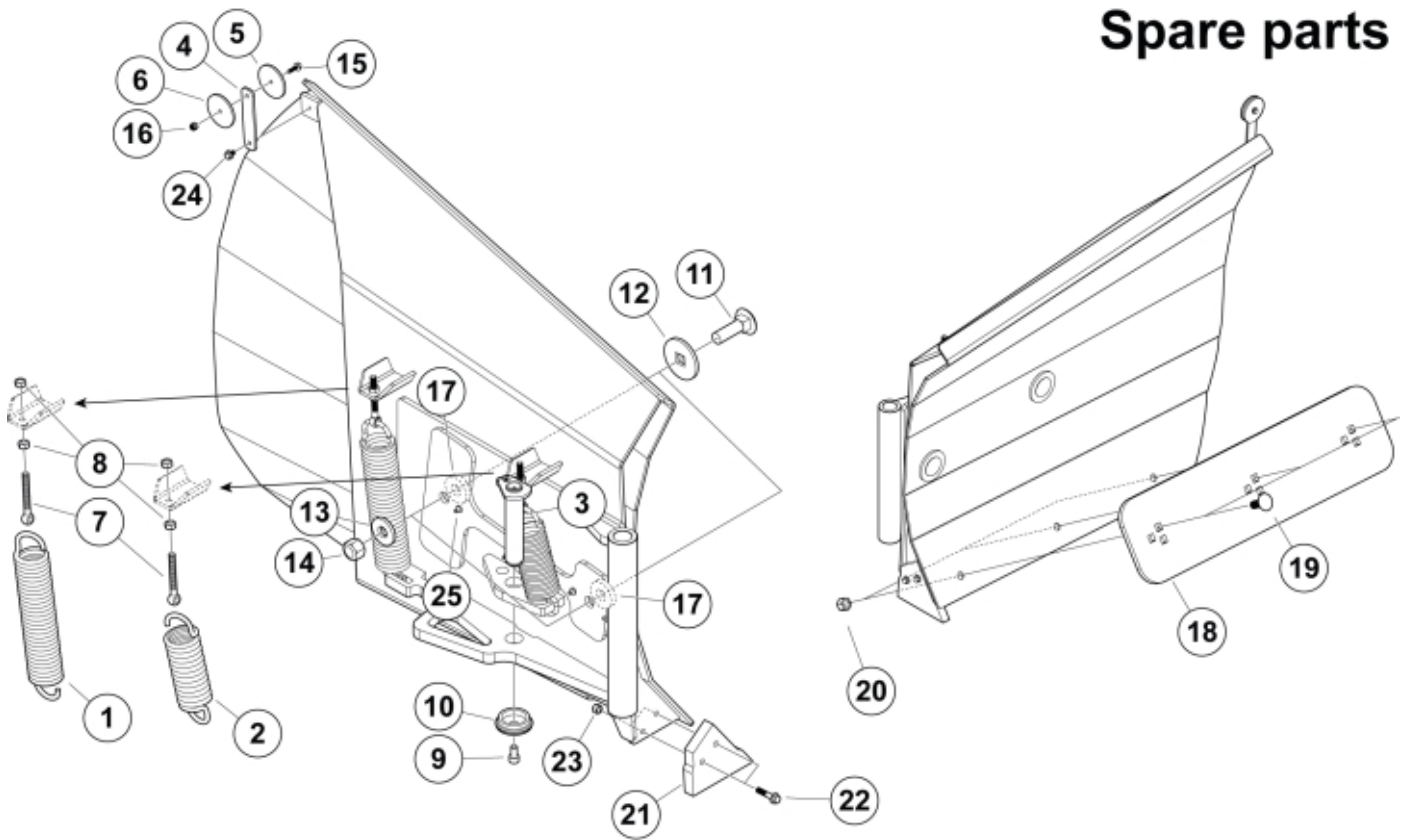

M 11256078_11256081_1

Spare parts

M 11256078_11256081_2

Description Bucket SC M+ 230
Part assemblies Plow RH
Specification Year To: 11/12/2025 00:00:00

PartNo	Pos	Qty	Name	Specifications
11256078		1	Plow RH	11/12/2025 00:00:00
60062870	1	1 PCS	Spring	
11262577	2	1 PCS	Spring	L=180
60070823	3	1 PCS	Pivot Pin	
60070962	4	1 PCS	Bracket	
60070966	5	1 PCS	Reflector	
60071051	6	1 PCS	Reflector	
60071541	7	2 PCS	Screw	
5011054	8	4	Nut	M6M M10
5004917	9	1	Screw	
5215131	10	1	Locking cover	
5051598	11	2 PCS	Screw	MVBF M20x70
60024963	12	2 PCS	Washer	
5050574	13	2 PCS	Washer	21x50x6
5011559	14	2	Nut	Loc-king M20x2,5 (10), Part is included in kit 11255098 Attachment kit Dieci Large, 11255234 Attachment kit Dieci Medium, 11255238 Attachment kit Dieci Small, 11255241 Attachment kit JLG Deutz, 11255233 Attachment kit Schäffer type SWH, 11255326 Attachment kit Weidemann, 11255184 Attachment kit CAT TH, 11255096 Attachment kit Merlo
5006030	15	1 PCS	Screw	
20708137	16	1	Nut	M6 FZB, 708137
60024961	17	2 PCS	Spacer	
60039826-22	18	1	Bolt-on cutting edge	
5006038	19	3 PCS	Screw	MVBF M16x45
5011557	20	3	Nut	Loc-King M16
60040066	21	1 PCS	Rubber wedge	
5050118	22	2	Screw	M6SF M8x40 (8.8)
5011553	23	2	Nut	M6M M8 Loc-king
5052145	24	1 PCS	Screw	M6SF M6x10
5023005	25	4	Greaser	M 10 x 1