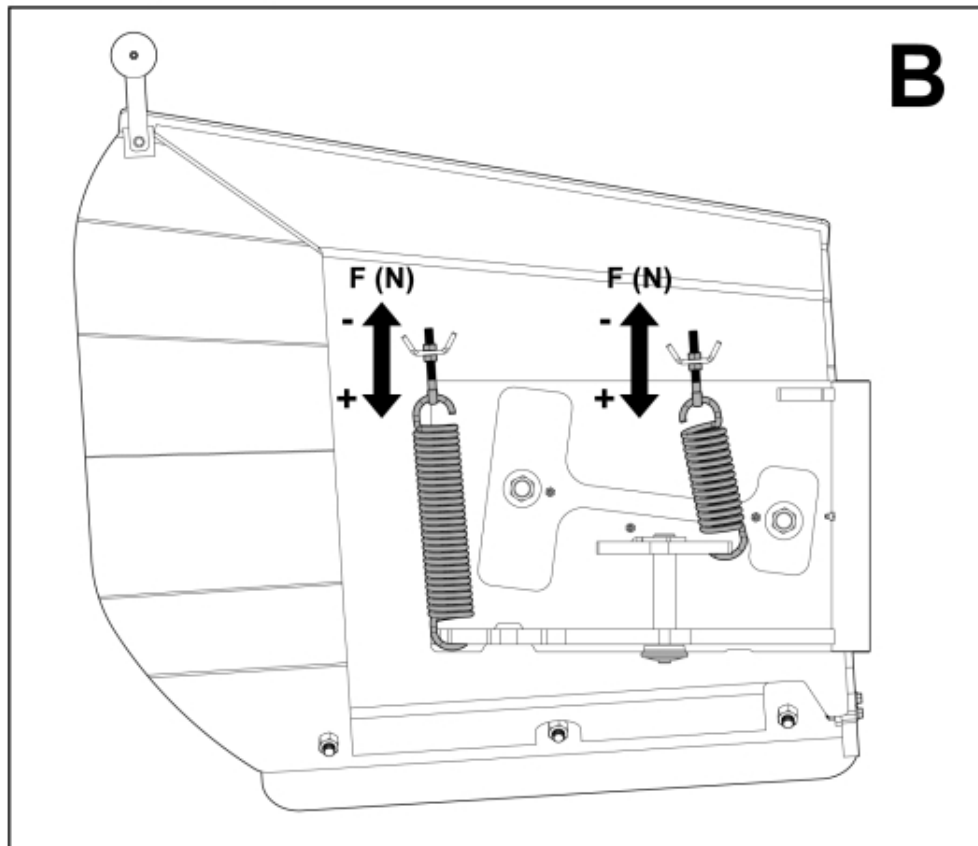

M 11256078_11256081_1

Spare parts

M 11256078_11256081_2

Description Bucket SC M+ 230
Part assemblies Plow RH
Specification Year To: 11/12/2025 00:00:00

PartNo	Pos	Qty	Name	Specifications
11256078		1	Plow RH	11/12/2025 00:00:00
60062870	1	1 PCS	Spring	
11262577	2	1 PCS	Spring	L=180
60070823	3	1 PCS	Pivot Pin	
60070962	4	1 PCS	Bracket	
60070966	5	1 PCS	Reflector	
60071051	6	1 PCS	Reflector	
60071541	7	2 PCS	Screw	
5011054	8	4	Nut	M6M M10
5004917	9	1	Screw	
5215131	10	1	Locking cover	
5051598	11	2 PCS	Screw	MVBF M20x70
60024963	12	2 PCS	Washer	
5050574	13	2 PCS	Washer	21x50x6
5011559	14	2	Nut	Loc-king M20x2,5 (10), Part is included in kit 11255098 Attachment kit Dieci Large, 11255234 Attachment kit Dieci Medium, 11255238 Attachment kit Dieci Small, 11255241 Attachment kit JLG Deutz, 11255233 Attachment kit Schäffer type SWH, 11255326 Attachment kit Weidemann, 11255184 Attachment kit CAT TH, 11255096 Attachment kit Merlo
5006030	15	1 PCS	Screw	
20708137	16	1	Nut	M6 FZB, 708137
60024961	17	2 PCS	Spacer	
60039826-22	18	1	Bolt-on cutting edge	
5006038	19	3 PCS	Screw	MVBF M16x45
5011557	20	3	Nut	Loc-King M16
60040066	21	1 PCS	Rubber wedge	
5050118	22	2	Screw	M6SF M8x40 (8.8)
5011553	23	2	Nut	M6M M8 Loc-king
5052145	24	1 PCS	Screw	M6SF M6x10
5023005	25	4	Greaser	M 10 x 1