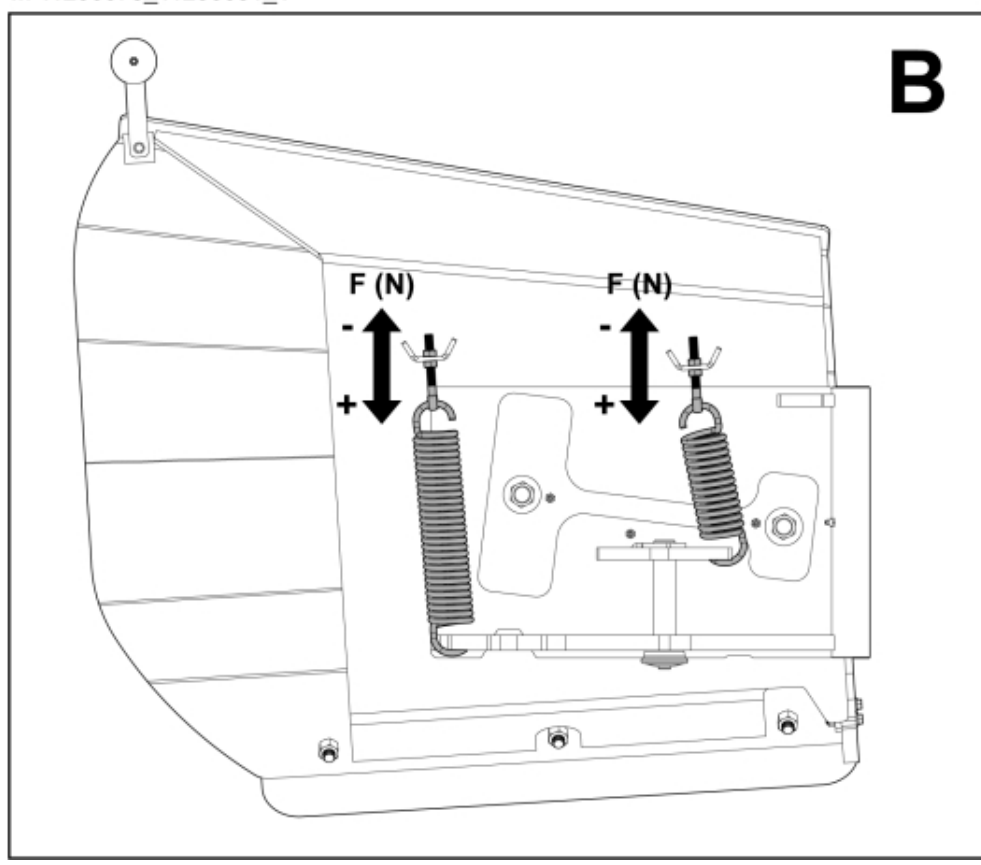

M 11256078_11256081_1

Spare parts

M 11256078_11256081_2

Description Bucket SC M+ 230
Part assemblies Plow LH
Specification Year To: 11/12/2025 00:00:00

PartNo	Pos	Qty	Name	Specifications
11256081		1	Plow LH	11/12/2025 00:00:00
60062870	1	1 PCS	Spring	
11262577	2	1 PCS	Spring	L=180
60070823	3	1 PCS	Pivot Pin	
60070962	4	1 PCS	Bracket	
60070966	5	1 PCS	Reflector	
60071051	6	1 PCS	Reflector	
60071541	7	2 PCS	Screw	
5011054	8	4	Nut	M6M M10
5004917	9	1	Screw	
5215131	10	1	Locking cover	
5051598	11	2 PCS	Screw	MVBF M20x70
60024963	12	2 PCS	Washer	
5050574	13	2 PCS	Washer	21x50x6
5011559	14	2	Nut	Loc-king M20x2,5 (10), Part is included in kit 11255098 Attachment kit Dieci Large, 11255234 Attachment kit Dieci Medium, 11255238 Attachment kit Dieci Small, 11255241 Attachment kit JLG Deutz, 11255233 Attachment kit Schäffer type SWH, 11255326 Attachment kit Weidemann, 11255184 Attachment kit CAT TH, 11255096 Attachment kit Merlo
5006030	15	1 PCS	Screw	
20708137	16	1	Nut	M6 FZB, 708137
60024961	17	2 PCS	Spacer	
60132330-22	18	1	Bolt-on cutting edge	
5006038	19	3 PCS	Screw	MVBF M16x45
5011557	20	3	Nut	Loc-King M16
60040066	21	1 PCS	Rubber wedge	
5050118	22	2	Screw	M6SF M8x40 (8.8)
5011553	23	2	Nut	M6M M8 Loc-king
5052145	24	1 PCS	Screw	M6SF M6x10
5023005	25	4	Greaser	M 10 x 1