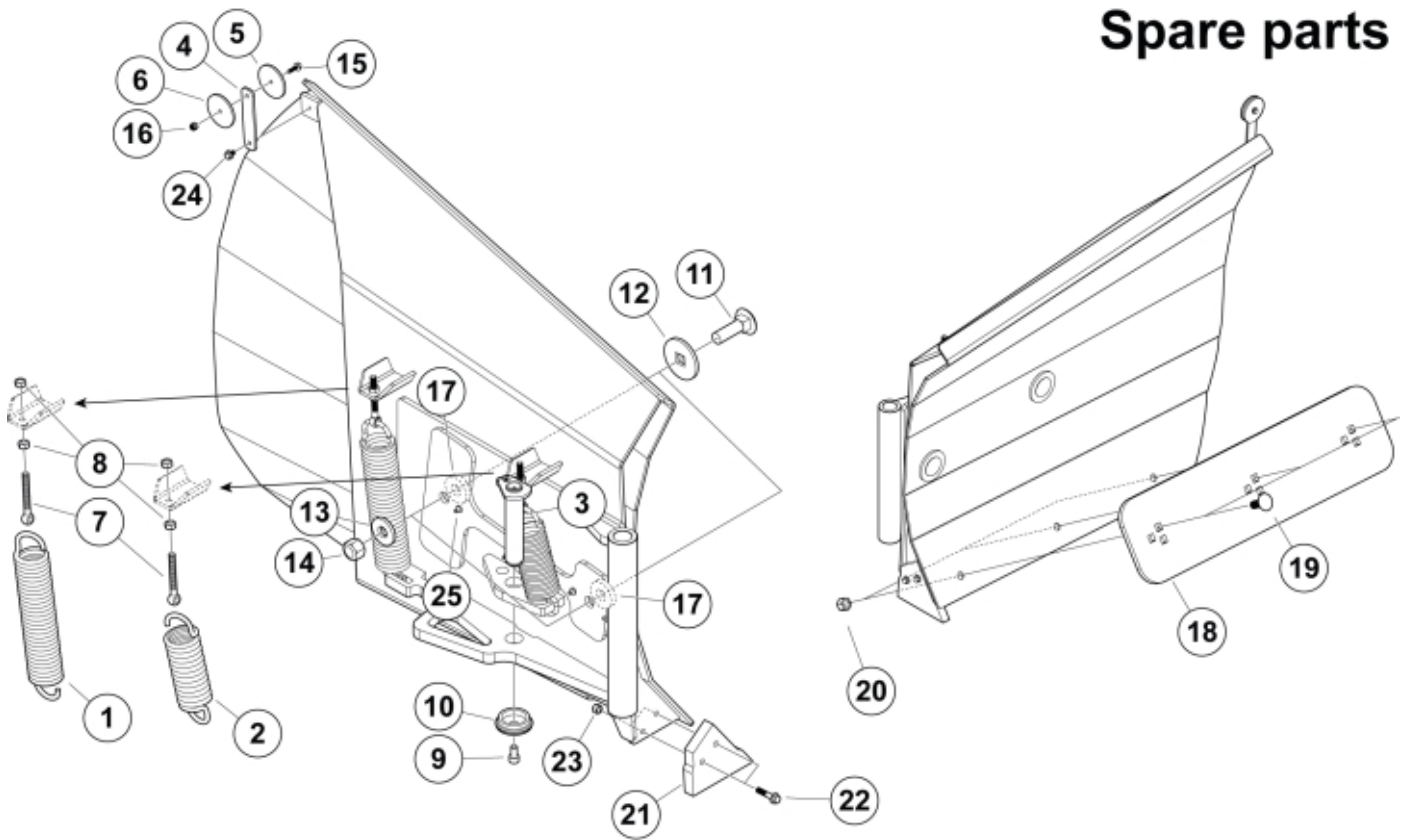

M 11256078_11256081_1

Spare parts

M 11256078_11256081_2

Description Bucket SC M+ 230
Part assemblies Plow LH
Specification Year To: 11/12/2025 00:00:00

PartNo	Pos	Qty	Name	Specifications
11256081		1	Plow LH	11/12/2025 00:00:00
60062870	1	1 PCS	Spring	
11262577	2	1 PCS	Spring	L=180
60070823	3	1 PCS	Pivot Pin	
60070962	4	1 PCS	Bracket	
60070966	5	1 PCS	Reflector	
60071051	6	1 PCS	Reflector	
60071541	7	2 PCS	Screw	
5011054	8	4	Nut	M6M M10
5004917	9	1	Screw	
5215131	10	1	Locking cover	
5051598	11	2 PCS	Screw	MVBF M20x70
60024963	12	2 PCS	Washer	
5050574	13	2 PCS	Washer	21x50x6
5011559	14	2	Nut	Loc-king M20x2,5 (10), Part is included in kit 11255098 Attachment kit Dieci Large, 11255234 Attachment kit Dieci Medium, 11255238 Attachment kit Dieci Small, 11255241 Attachment kit JLG Deutz, 11255233 Attachment kit Schäffer type SWH, 11255326 Attachment kit Weidemann, 11255184 Attachment kit CAT TH, 11255096 Attachment kit Merlo
5006030	15	1 PCS	Screw	
20708137	16	1	Nut	M6 FZB, 708137
60024961	17	2 PCS	Spacer	
60132330-22	18	1	Bolt-on cutting edge	
5006038	19	3 PCS	Screw	MVBF M16x45
5011557	20	3	Nut	Loc-King M16
60040066	21	1 PCS	Rubber wedge	
5050118	22	2	Screw	M6SF M8x40 (8.8)
5011553	23	2	Nut	M6M M8 Loc-king
5052145	24	1 PCS	Screw	M6SF M6x10
5023005	25	4	Greaser	M 10 x 1