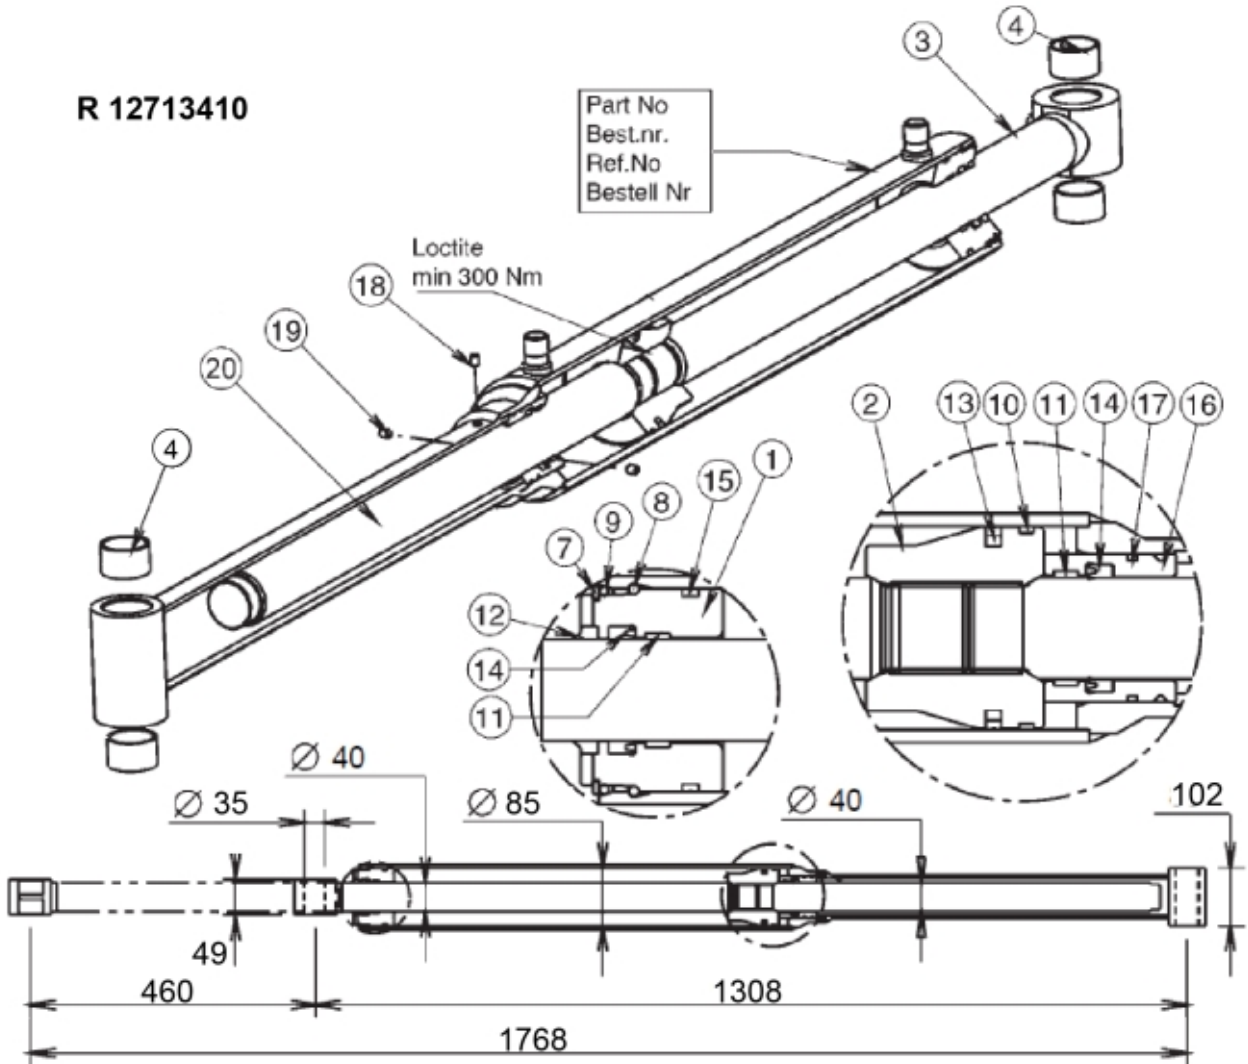

R 12713410

Part No
Best.nr.
Ref.No
Bestell Nr

Loctite
min 300 Nm

Description Ø 85/40/40 mm
Part assemblies Cylinder

PartNo	Pos	Qty	Name	Specifications
12708511	1	1	Bearing	D85/40
12708512	2	1	Piston	D85
12708023	3	1	Piston rod	
5018515	4	4	Bushing	D30 L=20
5016623	7	1	Retaining ring	
5016672	8	1	Retaining ring	
12700017	16	1	Guide	
5005983	19	2	Stop screw	S6SS M6x16
12700915	20	1	Rear rod	
5033715		1	Seal kit	
5037249	9	1	• O-ring	NBR 70Sh
5040016	10	1	• Guide ring	85/80x5.5
5040010	11	2	• Guide ring	40/45x9,7
5038101	12	1	• Wiper	40/50x7/10
5040026	13	1	• Piston seal	85/69.5x6.3
5038254	14	2	• Seal	40/50x10
5039006	15	1	• Seal kit	85 x 78.6 x 6.4
5039001	17	1	• Seal kit	58 x 53.4 x 4.1
5022095	18	1	Plug	