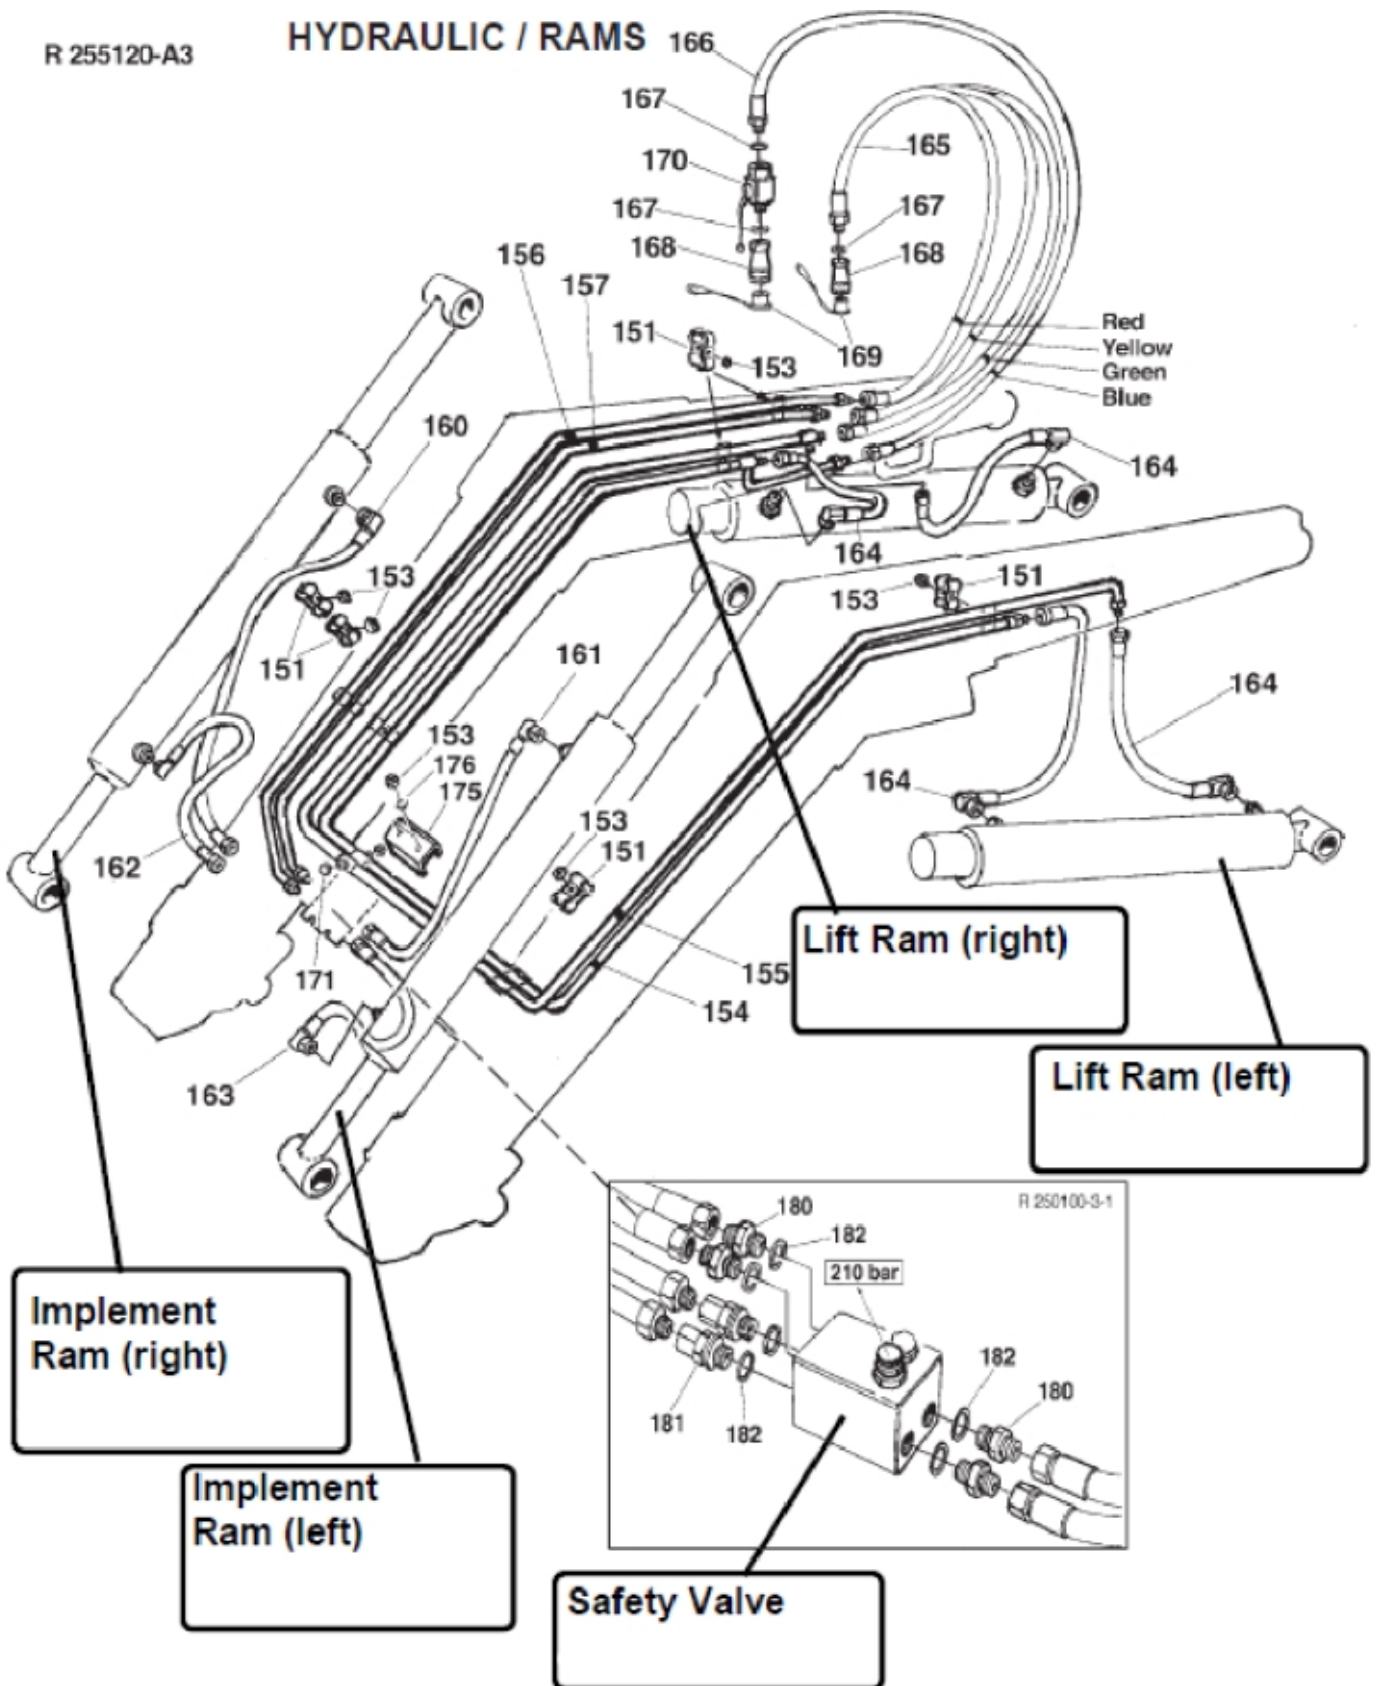

R 255120-A3

HYDRAULIC / RAMS

Description Q1055 DM
Part assemblies Hydraulics

PartNo	Pos	Qty	Name	Specifications
262130	151	16 PCS	Pipe Anchor	
5011053	153	10	Nut	M6M M8
296421	154	1 PCS	Oil pipe	Blue
296420	155	1 PCS	Oil pipe	Green
296171	156	1 PCS	Oil pipe	Red
296170	157	1 PCS	Oil pipe	Yellow
1103430	160	1 PCS	Hose	3/8"
1103117	161	1	Hose	3/8"
1103147	162	1 PCS	Hose	3/8"
1103152	163	1 PCS	Hose	R3/8 - 90°- 930
9030833	164	4 PCS	Hose	R 3/8 - 90°- 440
9030831	165	3 PCS	Hose	R 1/2 x 1300
1103470	166	1 PCS	Hose	R 1/2 x 1200
5013853	167	5	Dowty washer	Tredo 1/2", Part is included in kit 60007907 Hose cpl., 9032177 Hose cpl., Part is included in kit 60007907 Hose cpl., 9032177 Hose cpl.
5044127	168	4	Quick Coupling	1/2", Part is included in kit 60007907 Hose cpl., 9032177 Hose cpl.
5044130	169	4	Dust Cover	Part is included in kit 60007907 Hose cpl., 9032177 Hose cpl.
513006	170	1 PCS	Shut-off valve	R1/2". Replaced by 5033898
5026631	171	2 PCS	Plug	BSP 3/8" Only fitted on loaders without SOFT DRIVE
267605	175	1 PCS	Hose clamp	
5013101	176	2	Washer	BRB 8,4 x 16
511163			Safety Valve	(Set) Only fitted on loaders without SELECTO
1120011	180	4	• Adaptor	R1/2"-R3/8"
5027425	181	2	• Adaptor	
5013853	182	6	• Dowty washer	Tredo 1/2", Part is included in kit 60007907 Hose cpl., 9032177 Hose cpl., Part is included in kit 60007907 Hose cpl., 9032177 Hose cpl.
511161		1 PCS	• Valve	