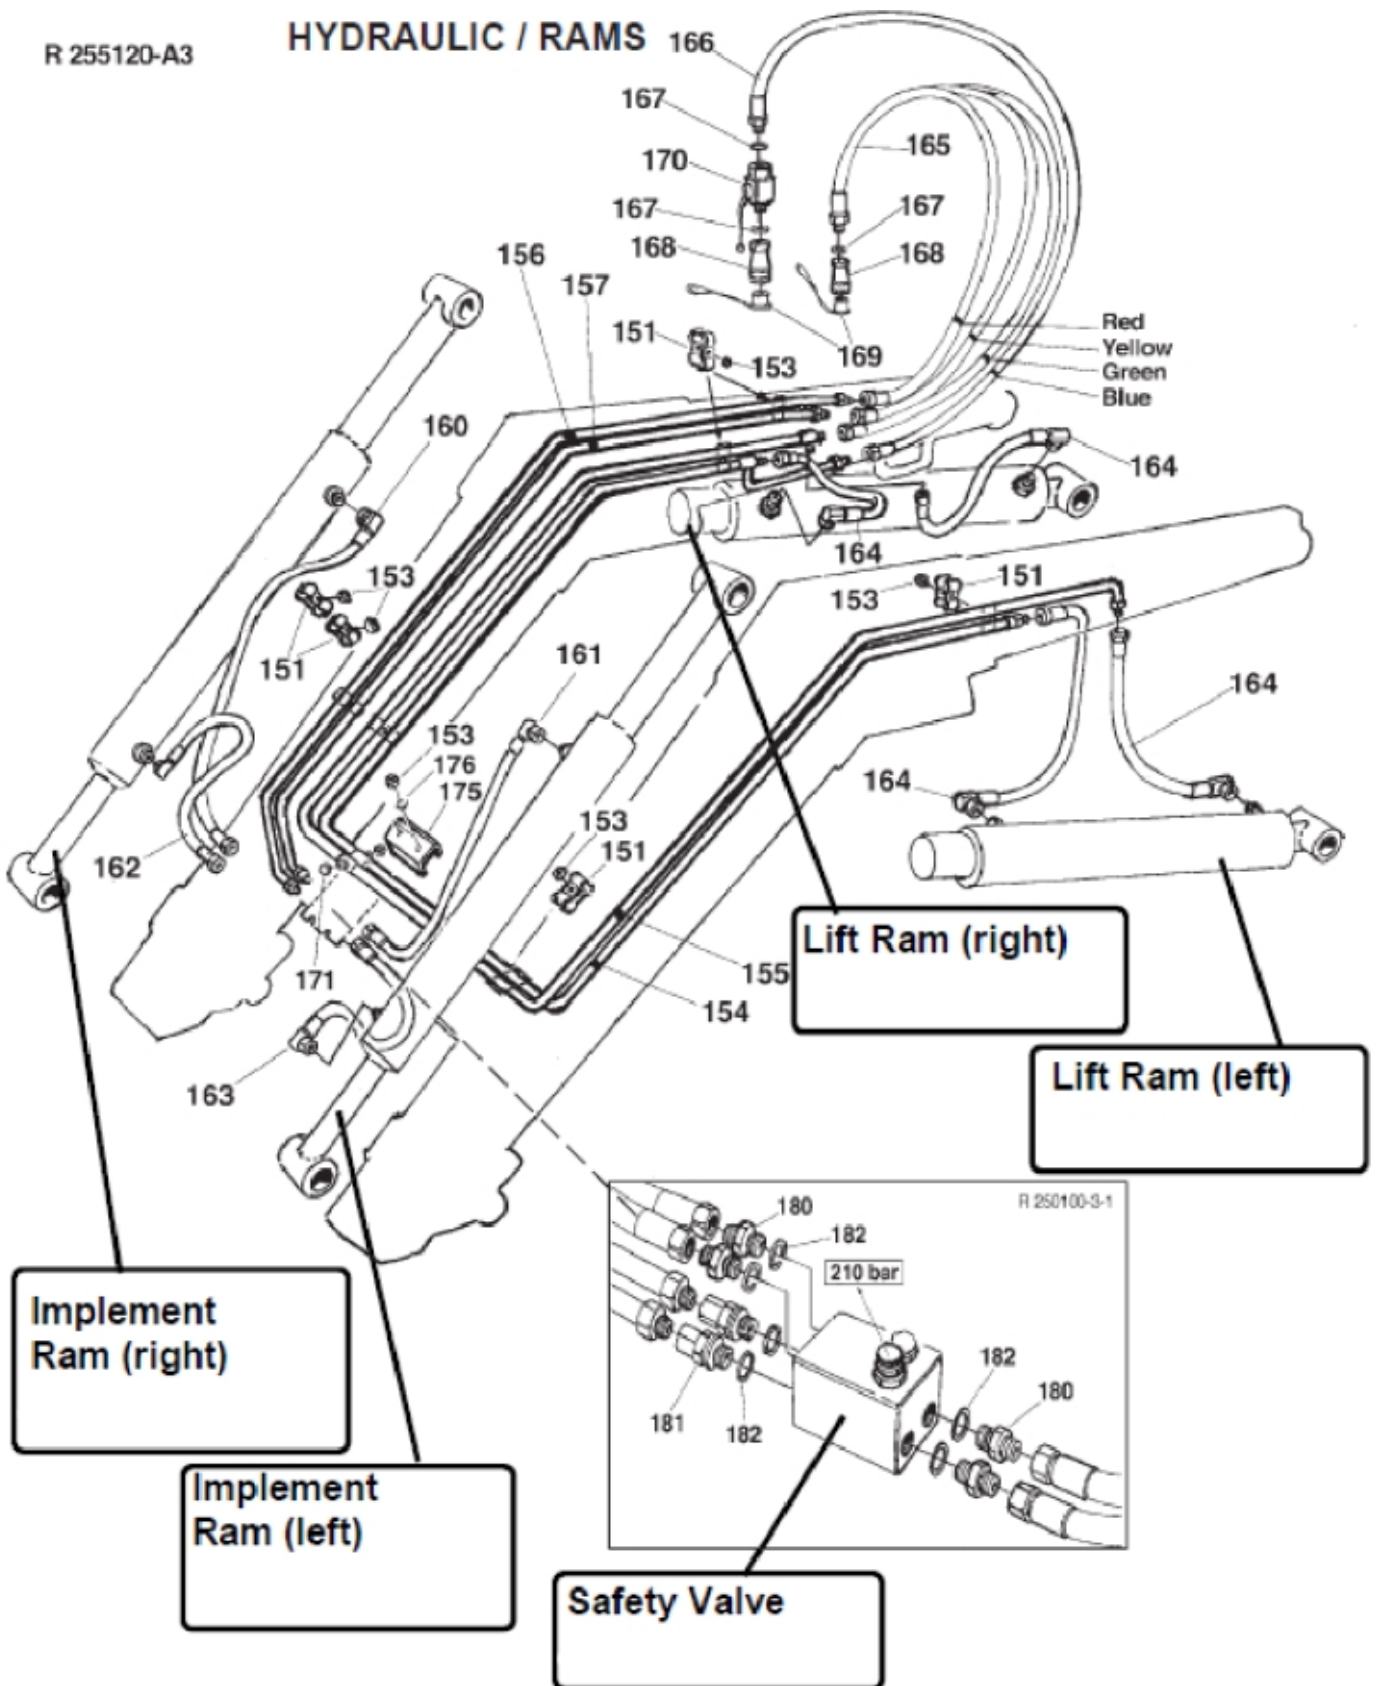

R 255120-A3

HYDRAULIC / RAMS

Description Q1065 DM
Part assemblies Hydraulics

PartNo	Pos	Qty	Name	Specifications
262130	151	16 PCS	Pipe Anchor	
5011053	153	10	Nut	M6M M8
277421	154	1 PCS	Oil pipe	Blue
277420	155	1 PCS	Oil pipe	Green
246642	156	1 PCS	Oil pipe	Red
246643	157	1 PCS	Oil pipe	Yellow
1103430	160	1 PCS	Hose	3/8"
1103117	161	1	Hose	3/8"
1103147	162	1 PCS	Hose	3/8"
1103152	163	1 PCS	Hose	R3/8 - 90°- 930
9030833	164	4 PCS	Hose	R 3/8 - 90°- 440
9030831	165	3 PCS	Hose	R 1/2 x 1300
1103470	166	1 PCS	Hose	R 1/2 x 1200
5013853	167	5	Dowty washer	Tredo 1/2", Part is included in kit 60007907 Hose cpl., 9032177 Hose cpl., Part is included in kit 60007907 Hose cpl., 9032177 Hose cpl.
5044127	168	4	Quick Coupling	1/2", Part is included in kit 60007907 Hose cpl., 9032177 Hose cpl.
5044130	169	4	Dust Cover	Part is included in kit 60007907 Hose cpl., 9032177 Hose cpl.
513006	170	1 PCS	Shut-off valve	R1/2". Replaced by 5033898
5026631	171	2 PCS	Plug	BSP 3/8" Only fitted on loaders without SOFT DRIVE
267605	175	1 PCS	Hose clamp	
5013101	176	2	Washer	BRB 8,4 x 16
511163			Safety Valve	(Set) Only fitted on loaders without SELECTO
1120011	180	4	• Adaptor	R1/2"-R3/8"
5027425	181	2	• Adaptor	
5013853	182	6	• Dowty washer	Tredo 1/2", Part is included in kit 60007907 Hose cpl., 9032177 Hose cpl., Part is included in kit 60007907 Hose cpl., 9032177 Hose cpl.
511161		1 PCS	• Valve	