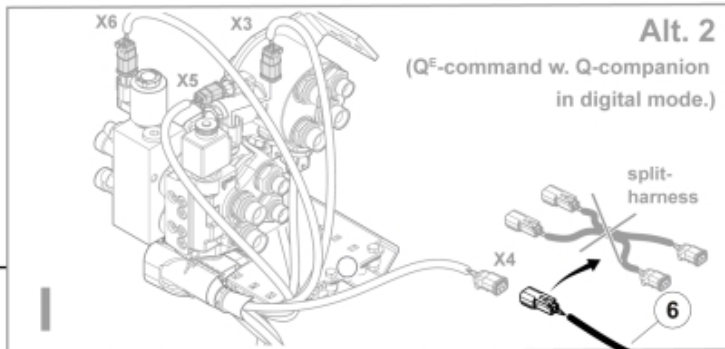

M 60073414_1

M 60073414_2

M 60073414_3

Part assemblies Electric Wiring kit

PartNo	Pos	Qty	Name	Specifications
60073414		1 PCS	Electric Wiring kit	
59030130	4	1	Handle	3rd+4th+SD+QL+AUX1+AUX2
60028683	6	1	Cable	
60032063	7	1	Cable	4th service. (replaces 60015907)
5011940	8	2 PCS	Nut	M6M M5
60010159	9	2	Screw	MC6S 8.8 fzb M5x16
60073422	10	1 PCS	Decal	MAX 44W/3,5A
5102204	11	1	Cable	
5034296	12	1 PCS	Solenoid	
5026610	13	2	Plug	
60028137	14	1 PCS	Bracket	Q-Series
5002077	15	1	Screw	M6S 10x30
5011554	16	1	Nut	Loc-King M10
5013110	17	1	Washer	BRB 10.5x22x2