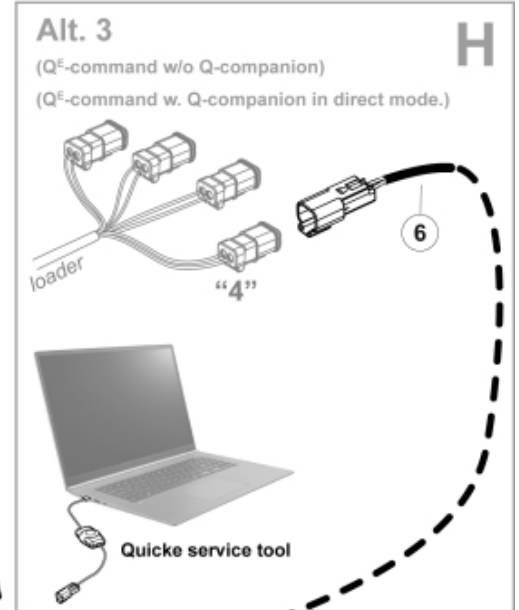

M 60073414_1

M 60073414_2

M 60073414_3

Part assemblies Electric Wiring kit

PartNo	Pos	Qty	Name	Specifications
60073414		1 PCS	Electric Wiring kit	
59030130	4	1	Handle	3rd+4th+SD+QL+AUX1+AUX2
60028683	6	1	Cable	
60032063	7	1	Cable	4th service. (replaces 60015907)
5011940	8	2 PCS	Nut	M6M M5
60010159	9	2	Screw	MC6S 8.8 fzb M5x16
60073422	10	1 PCS	Decal	MAX 44W/3,5A
5102204	11	1	Cable	
5034296	12	1 PCS	Solenoid	
5026610	13	2	Plug	
60028137	14	1 PCS	Bracket	Q-Series
5002077	15	1	Screw	M6S 10x30
5011554	16	1	Nut	Loc-King M10
5013110	17	1	Washer	BRB 10.5x22x2