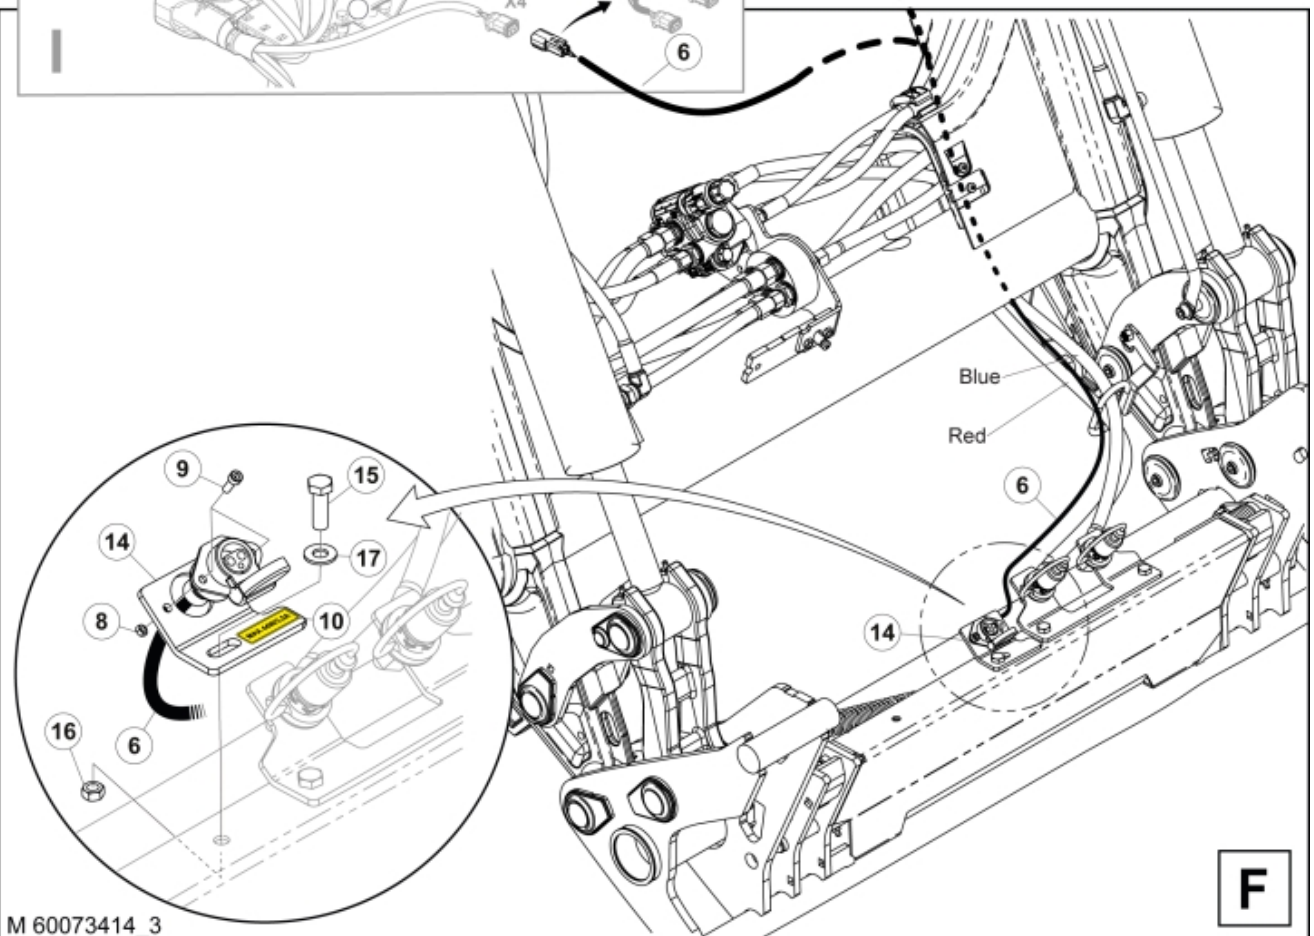

M 60073414_1

M 60073414_2

M 60073414_3

Part assemblies Electric Wiring kit

PartNo	Pos	Qty	Name	Specifications
60073414		1 PCS	Electric Wiring kit	
59030130	4	1	Handle	3rd+4th+SD+QL+AUX1+AUX2
60028683	6	1	Cable	
60032063	7	1	Cable	4th service. (replaces 60015907)
5011940	8	2 PCS	Nut	M6M M5
60010159	9	2	Screw	MC6S 8.8 fzb M5x16
60073422	10	1 PCS	Decal	MAX 44W/3,5A
5102204	11	1	Cable	
5034296	12	1 PCS	Solenoid	
5026610	13	2	Plug	
60028137	14	1 PCS	Bracket	Q-Series
5002077	15	1	Screw	M6S 10x30
5011554	16	1	Nut	Loc-King M10
5013110	17	1	Washer	BRB 10.5x22x2