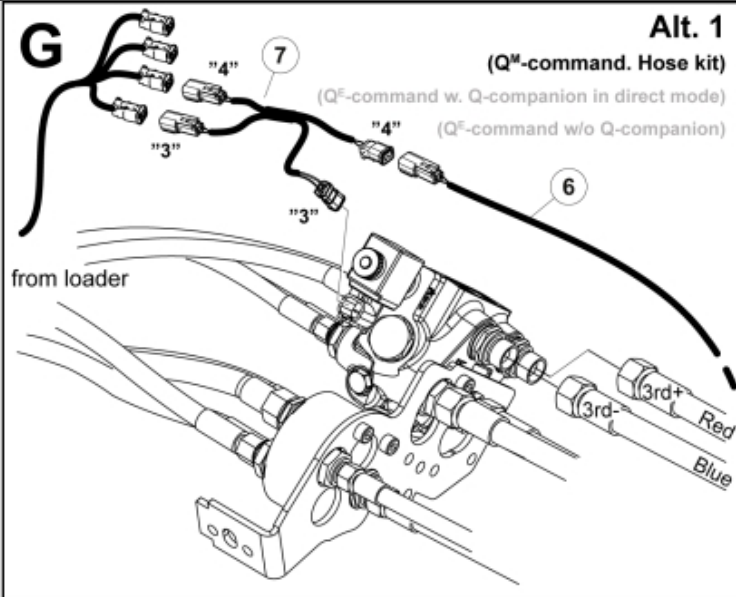

M 60073414_1

M 60073414_2

M 60073414_3

Part assemblies Electric Wiring kit

PartNo	Pos	Qty	Name	Specifications
60073414		1 PCS	Electric Wiring kit	
59030130	4	1	Handle	3rd+4th+SD+QL+AUX1+AUX2
60028683	6	1	Cable	
60032063	7	1	Cable	4th service. (replaces 60015907)
5011940	8	2 PCS	Nut	M6M M5
60010159	9	2	Screw	MC6S 8.8 fzb M5x16
60073422	10	1 PCS	Decal	MAX 44W/3,5A
5102204	11	1	Cable	
5034296	12	1 PCS	Solenoid	
5026610	13	2	Plug	
60028137	14	1 PCS	Bracket	Q-Series
5002077	15	1	Screw	M6S 10x30
5011554	16	1	Nut	Loc-King M10
5013110	17	1	Washer	BRB 10.5x22x2