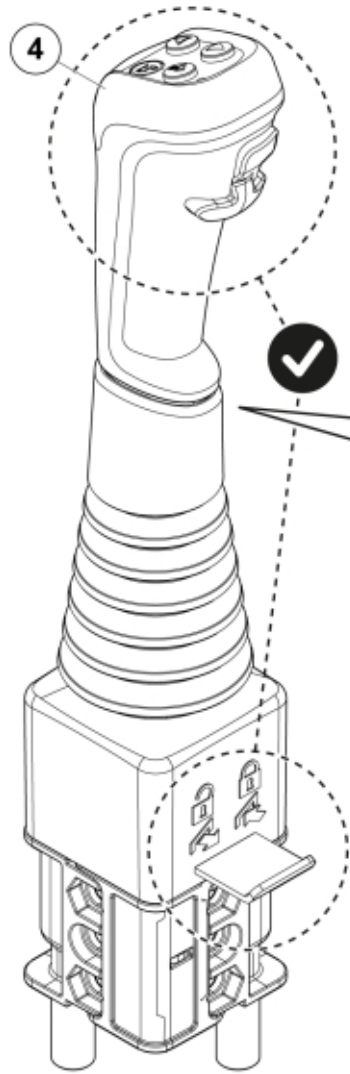

M 60073414_1

M 60073414_2

M 60073414_3

Part assemblies Electric Wiring kit

PartNo	Pos	Qty	Name	Specifications
60073414		1 PCS	Electric Wiring kit	
59030130	4	1	Handle	3rd+4th+SD+QL+AUX1+AUX2
60028683	6	1	Cable	
60032063	7	1	Cable	4th service. (replaces 60015907)
5011940	8	2 PCS	Nut	M6M M5
60010159	9	2	Screw	MC6S 8.8 fzb M5x16
60073422	10	1 PCS	Decal	MAX 44W/3,5A
5102204	11	1	Cable	
5034296	12	1 PCS	Solenoid	
5026610	13	2	Plug	
60028137	14	1 PCS	Bracket	Q-Series
5002077	15	1	Screw	M6S 10x30
5011554	16	1	Nut	Loc-King M10
5013110	17	1	Washer	BRB 10.5x22x2