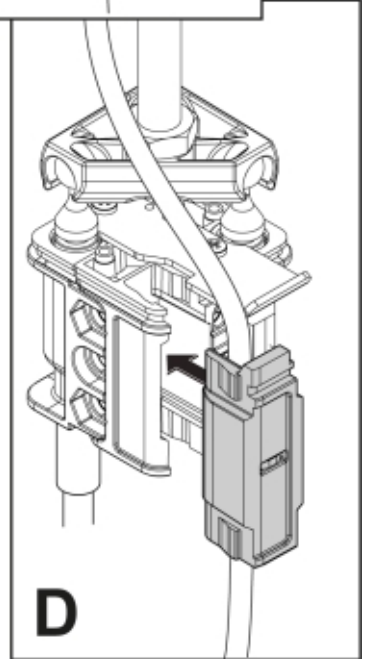

M 60073414_1

M 60073414_2

M 60073414_3

Part assemblies Electric Wiring kit

PartNo	Pos	Qty	Name	Specifications
60073414		1 PCS	Electric Wiring kit	
59030130	4	1	Handle	3rd+4th+SD+QL+AUX1+AUX2
60028683	6	1	Cable	
60032063	7	1	Cable	4th service. (replaces 60015907)
5011940	8	2 PCS	Nut	M6M M5
60010159	9	2	Screw	MC6S 8.8 fzb M5x16
60073422	10	1 PCS	Decal	MAX 44W/3,5A
5102204	11	1	Cable	
5034296	12	1 PCS	Solenoid	
5026610	13	2	Plug	
60028137	14	1 PCS	Bracket	Q-Series
5002077	15	1	Screw	M6S 10x30
5011554	16	1	Nut	Loc-King M10
5013110	17	1	Washer	BRB 10.5x22x2