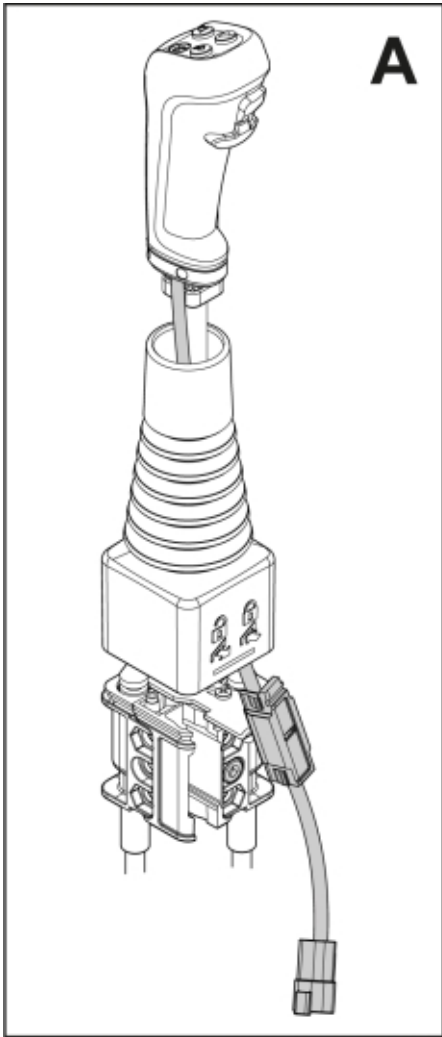

M 60073414_1

M 60073414_2

M 60073414_3

Part assemblies Electric Wiring kit

PartNo	Pos	Qty	Name	Specifications
60073414		1 PCS	Electric Wiring kit	
59030130	4	1	Handle	3rd+4th+SD+QL+AUX1+AUX2
60028683	6	1	Cable	
60032063	7	1	Cable	4th service. (replaces 60015907)
5011940	8	2 PCS	Nut	M6M M5
60010159	9	2	Screw	MC6S 8.8 fzb M5x16
60073422	10	1 PCS	Decal	MAX 44W/3,5A
5102204	11	1	Cable	
5034296	12	1 PCS	Solenoid	
5026610	13	2	Plug	
60028137	14	1 PCS	Bracket	Q-Series
5002077	15	1	Screw	M6S 10x30
5011554	16	1	Nut	Loc-King M10
5013110	17	1	Washer	BRB 10.5x22x2