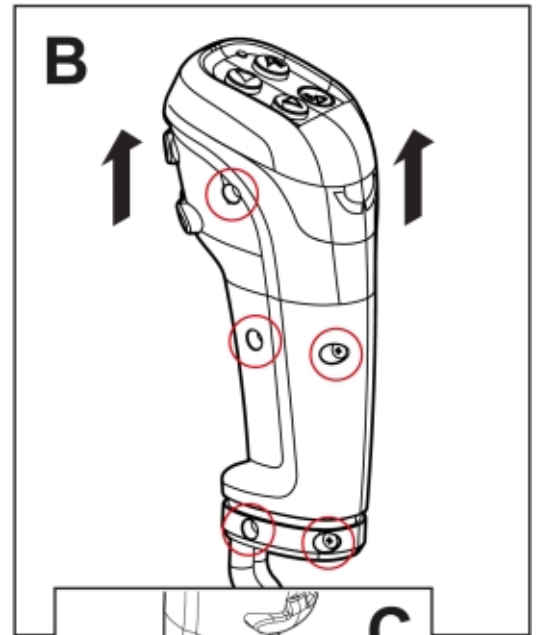

M 60073414_1

M 60073414_2

M 60073414_3

Part assemblies Electric Wiring kit

PartNo	Pos	Qty	Name	Specifications
60073414		1 PCS	Electric Wiring kit	
59030130	4	1	Handle	3rd+4th+SD+QL+AUX1+AUX2
60028683	6	1	Cable	
60032063	7	1	Cable	4th service. (replaces 60015907)
5011940	8	2 PCS	Nut	M6M M5
60010159	9	2	Screw	MC6S 8.8 fzb M5x16
60073422	10	1 PCS	Decal	MAX 44W/3,5A
5102204	11	1	Cable	
5034296	12	1 PCS	Solenoid	
5026610	13	2	Plug	
60028137	14	1 PCS	Bracket	Q-Series
5002077	15	1	Screw	M6S 10x30
5011554	16	1	Nut	Loc-King M10
5013110	17	1	Washer	BRB 10.5x22x2