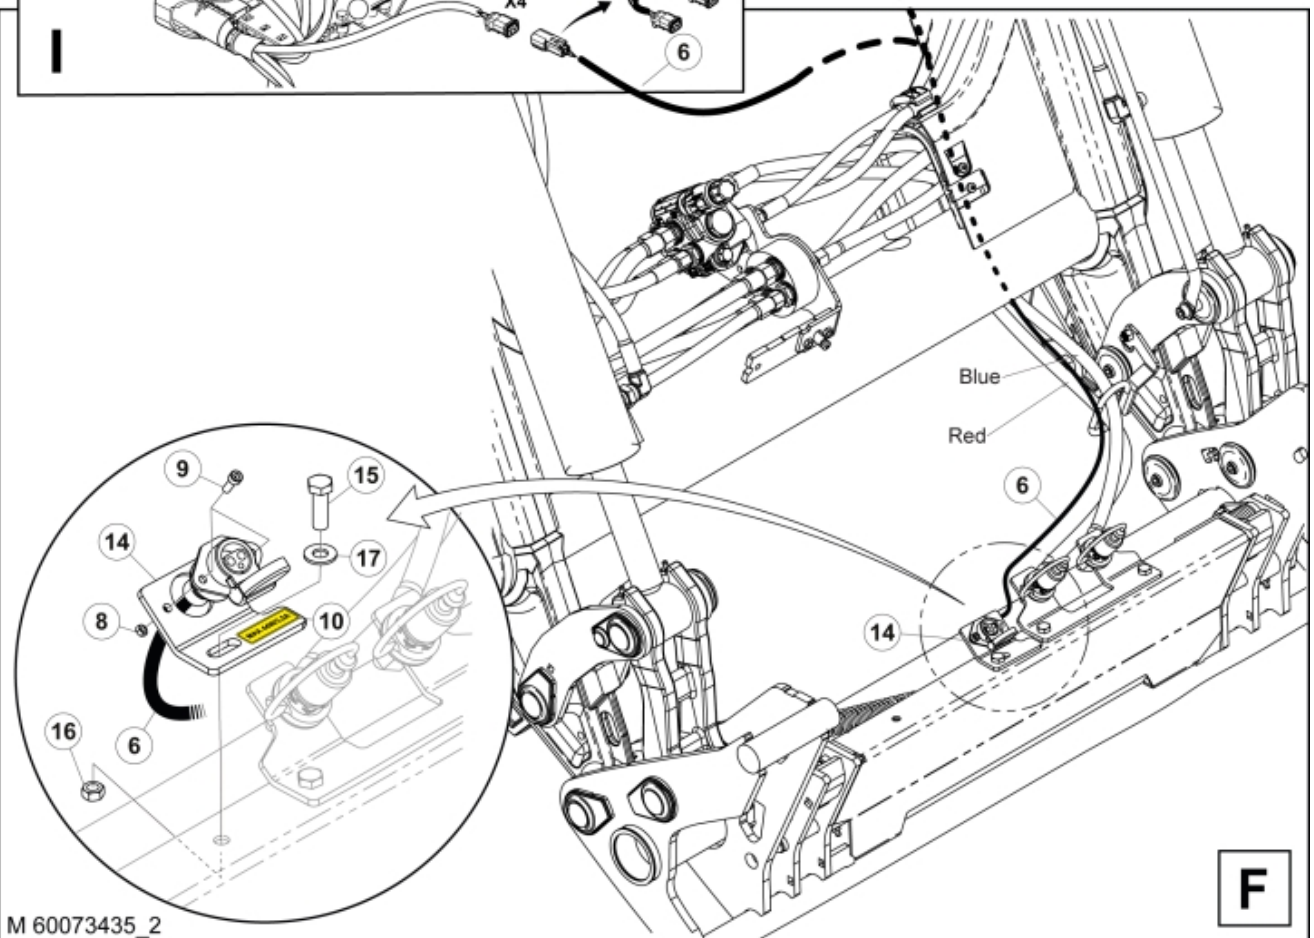

M 60073435_1

M 60073435_2

Part assemblies Electric Wiring kit

PartNo	Pos	Qty	Name	Specifications
60073435		1 PCS	Electric Wiring kit	
60028683	6	1	Cable	
60032063	7	1	Cable	4th service. (replaces 60015907)
5011940	8	2 PCS	Nut	M6M M5
60010159	9	2	Screw	MC6S 8.8 fzb M5x16
60073422	10	1 PCS	Decal	MAX 44W/3,5A
5102204	11	1	Cable	
5034296	12	1 PCS	Solenoid	
5026610	13	2	Plug	
60028137	14	1 PCS	Bracket	Q-Series
5002077	15	1	Screw	M6S 10x30
5011554	16	1	Nut	Loc-King M10
5013110	17	1	Washer	BRB 10.5x22x2