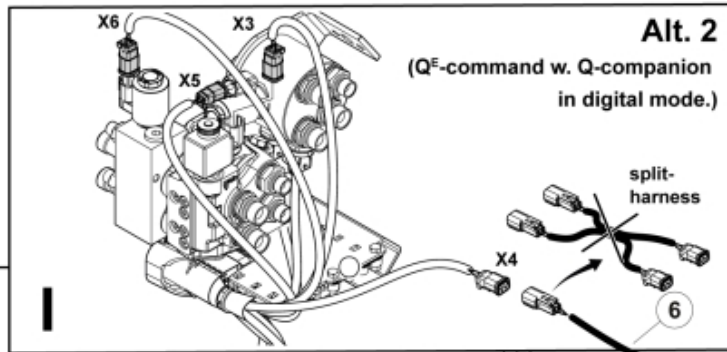

M 60073435_1

M 60073435_2

Part assemblies Electric Wiring kit

PartNo	Pos	Qty	Name	Specifications
60073435		1 PCS	Electric Wiring kit	
60028683	6	1	Cable	
60032063	7	1	Cable	4th service. (replaces 60015907)
5011940	8	2 PCS	Nut	M6M M5
60010159	9	2	Screw	MC6S 8.8 fzb M5x16
60073422	10	1 PCS	Decal	MAX 44W/3,5A
5102204	11	1	Cable	
5034296	12	1 PCS	Solenoid	
5026610	13	2	Plug	
60028137	14	1 PCS	Bracket	Q-Series
5002077	15	1	Screw	M6S 10x30
5011554	16	1	Nut	Loc-King M10
5013110	17	1	Washer	BRB 10.5x22x2