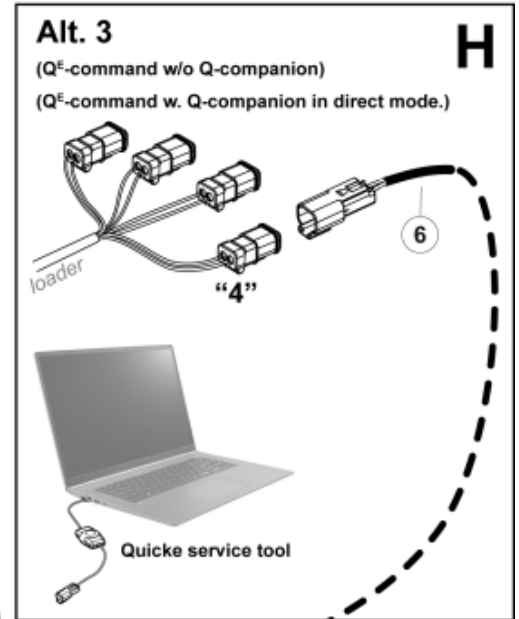

M 60073435_1

M 60073435_2

Part assemblies Electric Wiring kit

PartNo	Pos	Qty	Name	Specifications
60073435		1 PCS	Electric Wiring kit	
60028683	6	1	Cable	
60032063	7	1	Cable	4th service. (replaces 60015907)
5011940	8	2 PCS	Nut	M6M M5
60010159	9	2	Screw	MC6S 8.8 fzb M5x16
60073422	10	1 PCS	Decal	MAX 44W/3,5A
5102204	11	1	Cable	
5034296	12	1 PCS	Solenoid	
5026610	13	2	Plug	
60028137	14	1 PCS	Bracket	Q-Series
5002077	15	1	Screw	M6S 10x30
5011554	16	1	Nut	Loc-King M10
5013110	17	1	Washer	BRB 10.5x22x2