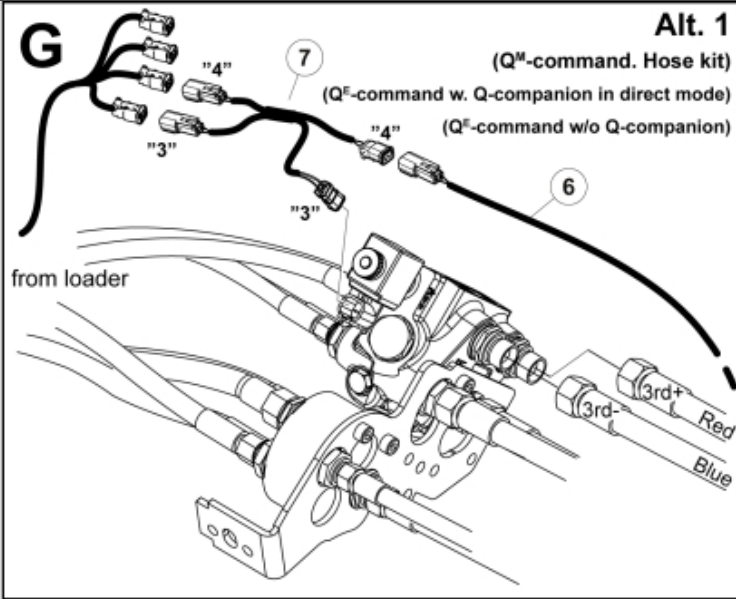

M 60073435_1

M 60073435_2

Part assemblies Electric Wiring kit

PartNo	Pos	Qty	Name	Specifications
60073435		1 PCS	Electric Wiring kit	
60028683	6	1	Cable	
60032063	7	1	Cable	4th service. (replaces 60015907)
5011940	8	2 PCS	Nut	M6M M5
60010159	9	2	Screw	MC6S 8.8 fzb M5x16
60073422	10	1 PCS	Decal	MAX 44W/3,5A
5102204	11	1	Cable	
5034296	12	1 PCS	Solenoid	
5026610	13	2	Plug	
60028137	14	1 PCS	Bracket	Q-Series
5002077	15	1	Screw	M6S 10x30
5011554	16	1	Nut	Loc-King M10
5013110	17	1	Washer	BRB 10.5x22x2