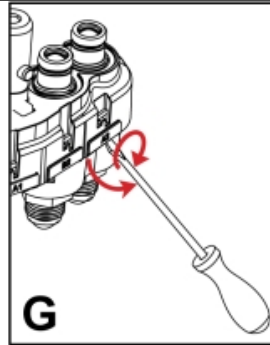

M

In cabin

M 10378550B-2

3th 4th

X4006

G

F

J

Used if alt. safety switch is used

23

K